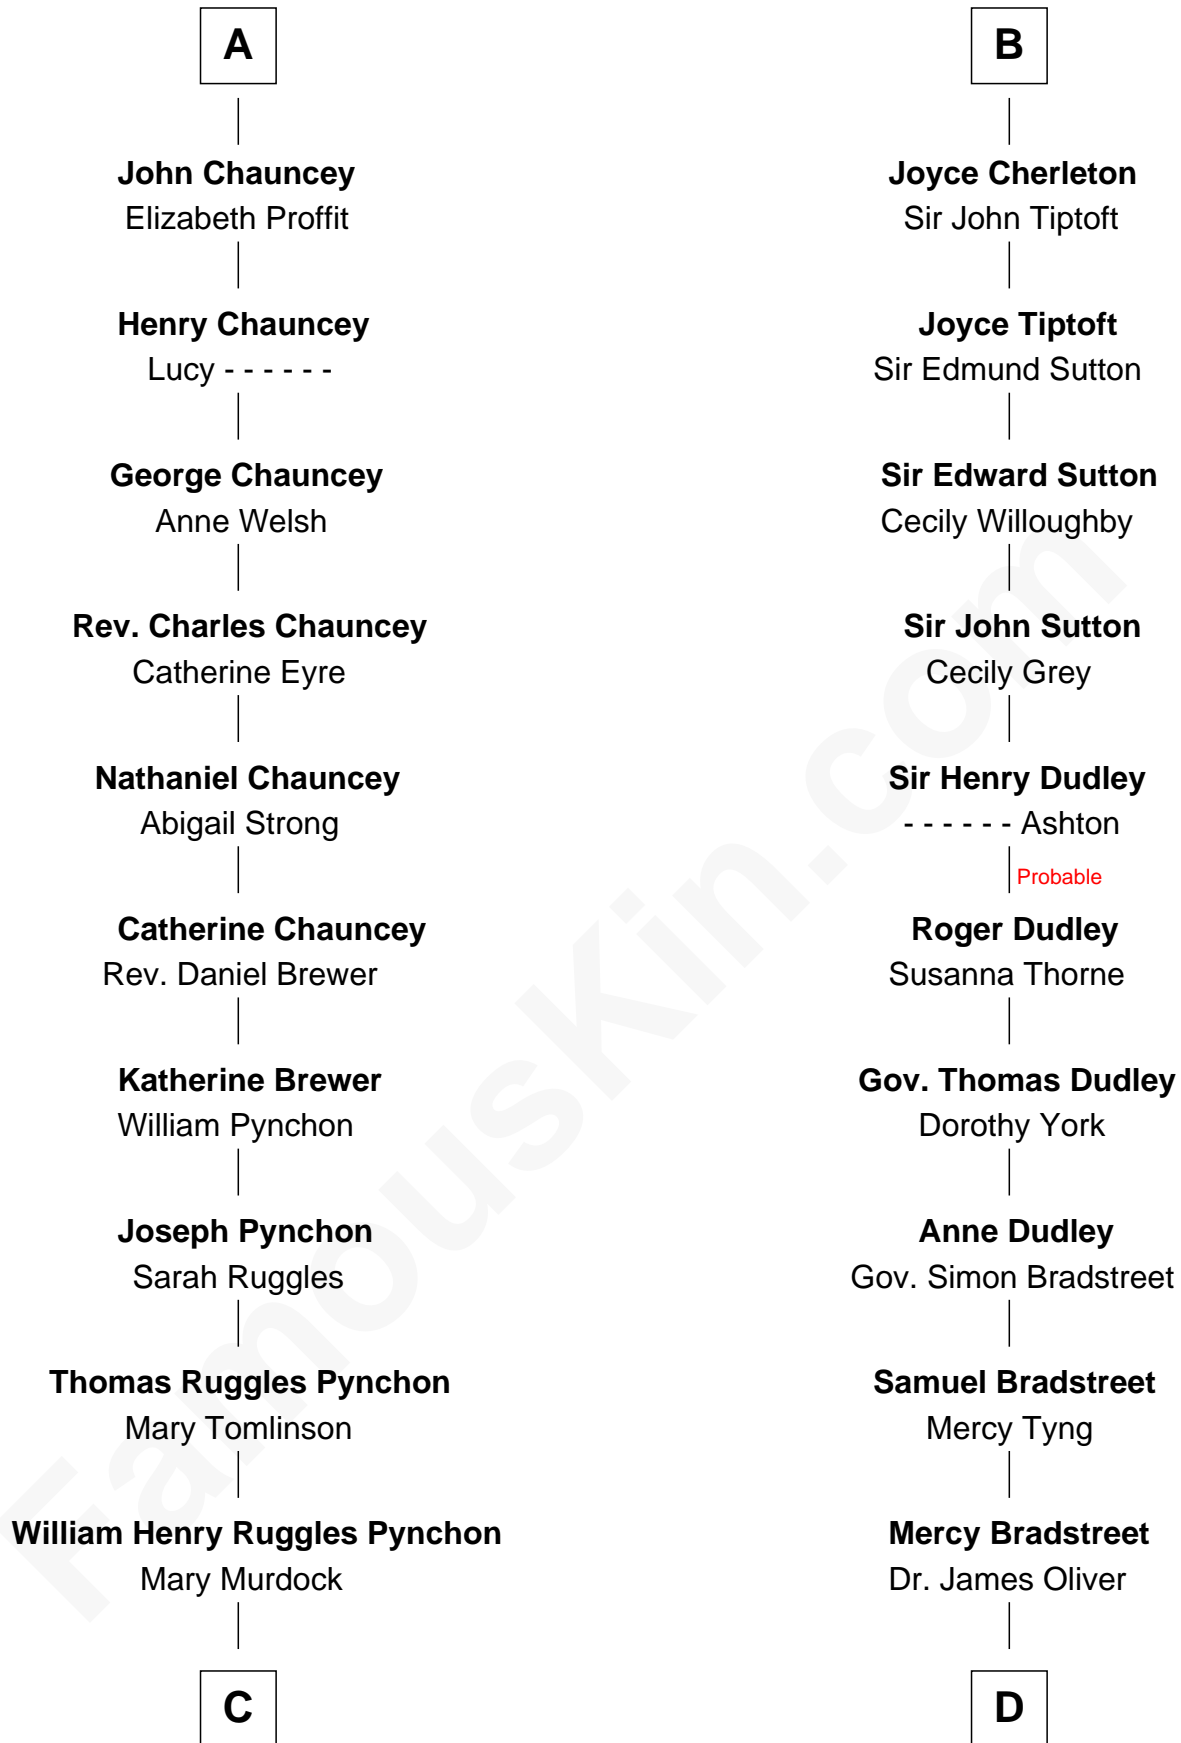

FamousKin.com
Relationship Chart of
Thomas Pynchon
American Novelist

20th cousin 1 time removed of
Oliver Wendell Holmes, Jr.
U.S. Supreme Court Justice

C

William Lyon Pynchon
Annie Payne Cogswell

William Henry Chichele Pynchon
Carrie Susan Moyses

Thomas Ruggles Pynchon
Catherine Frances Bennett

Thomas Pynchon
Novelist

D

Sarah Oliver
Jacob Wendell

Oliver Wendell
Mary Jackson

Sarah Wendell
Rev. Abiel Holmes

Oliver Wendell Holmes
Amelia Lee Jackson

Oliver Wendell Holmes, Jr.
U.S. Supreme Court Justice