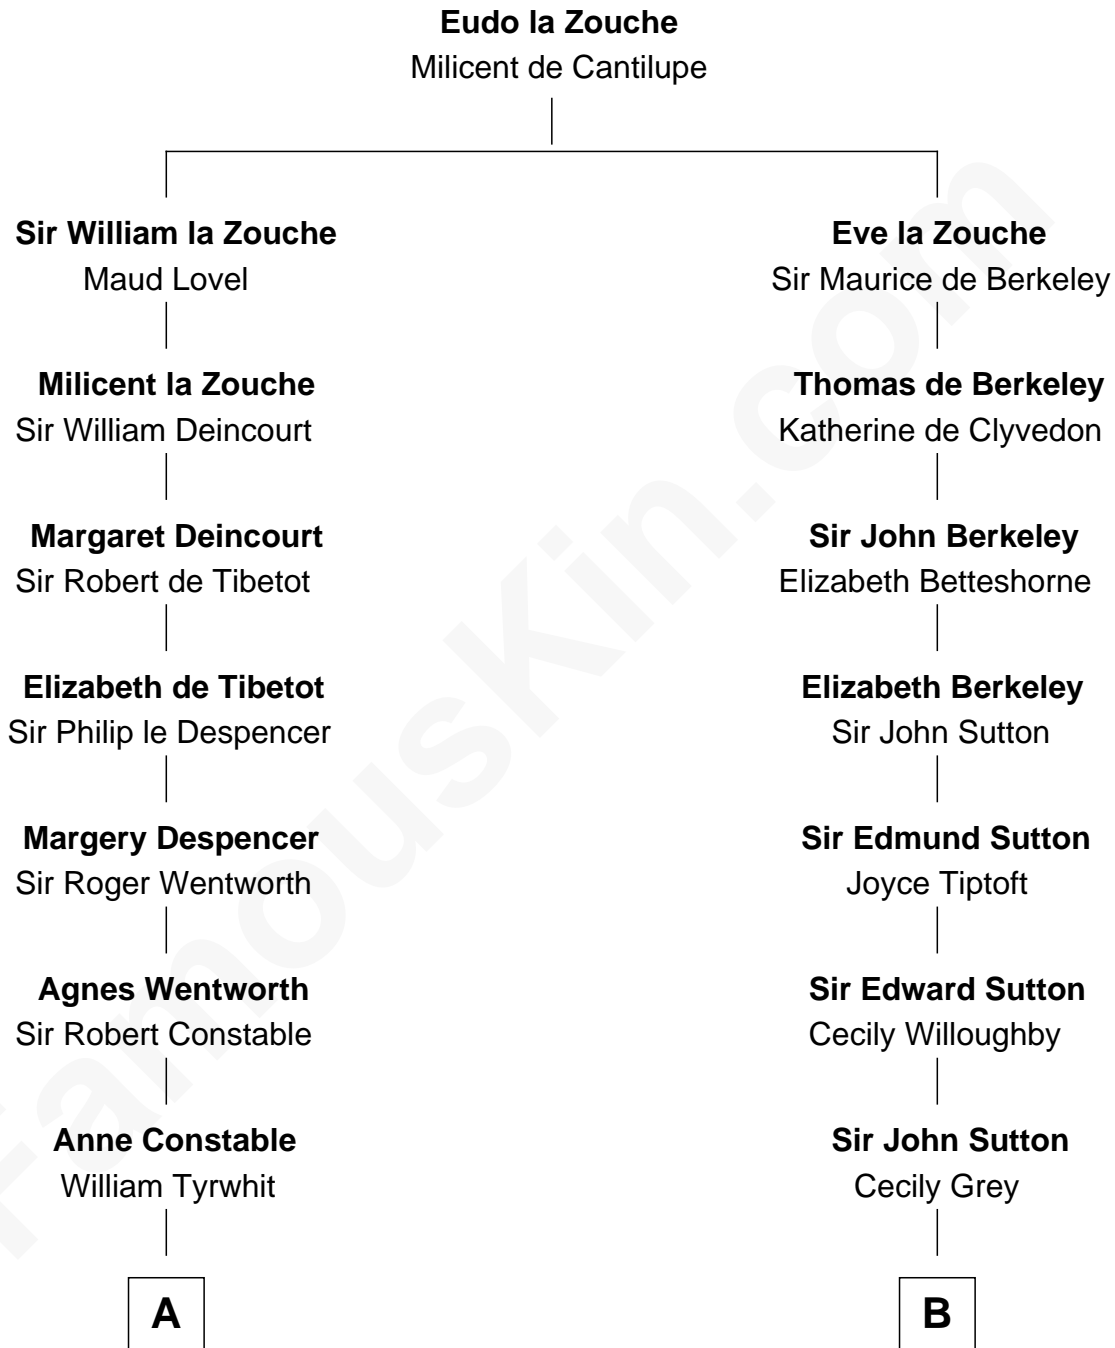

FamousKin.com
Relationship Chart of
Thomas Pynchon
American Novelist

17th cousin 4 times removed of

Oliver Wendell Holmes, Jr.
U.S. Supreme Court Justice

C

—
Dr. William Henry Cogswell

Lucretia Anne Payne

—
Annie Payne Cogswell

William Lyon Pynchon

—
William Henry Chichele Pynchon

Carrie Susan Moyses

—
Thomas Ruggles Pynchon

Catherine Frances Bennett

—
Thomas Pynchon

Novelist

FamousKin.com