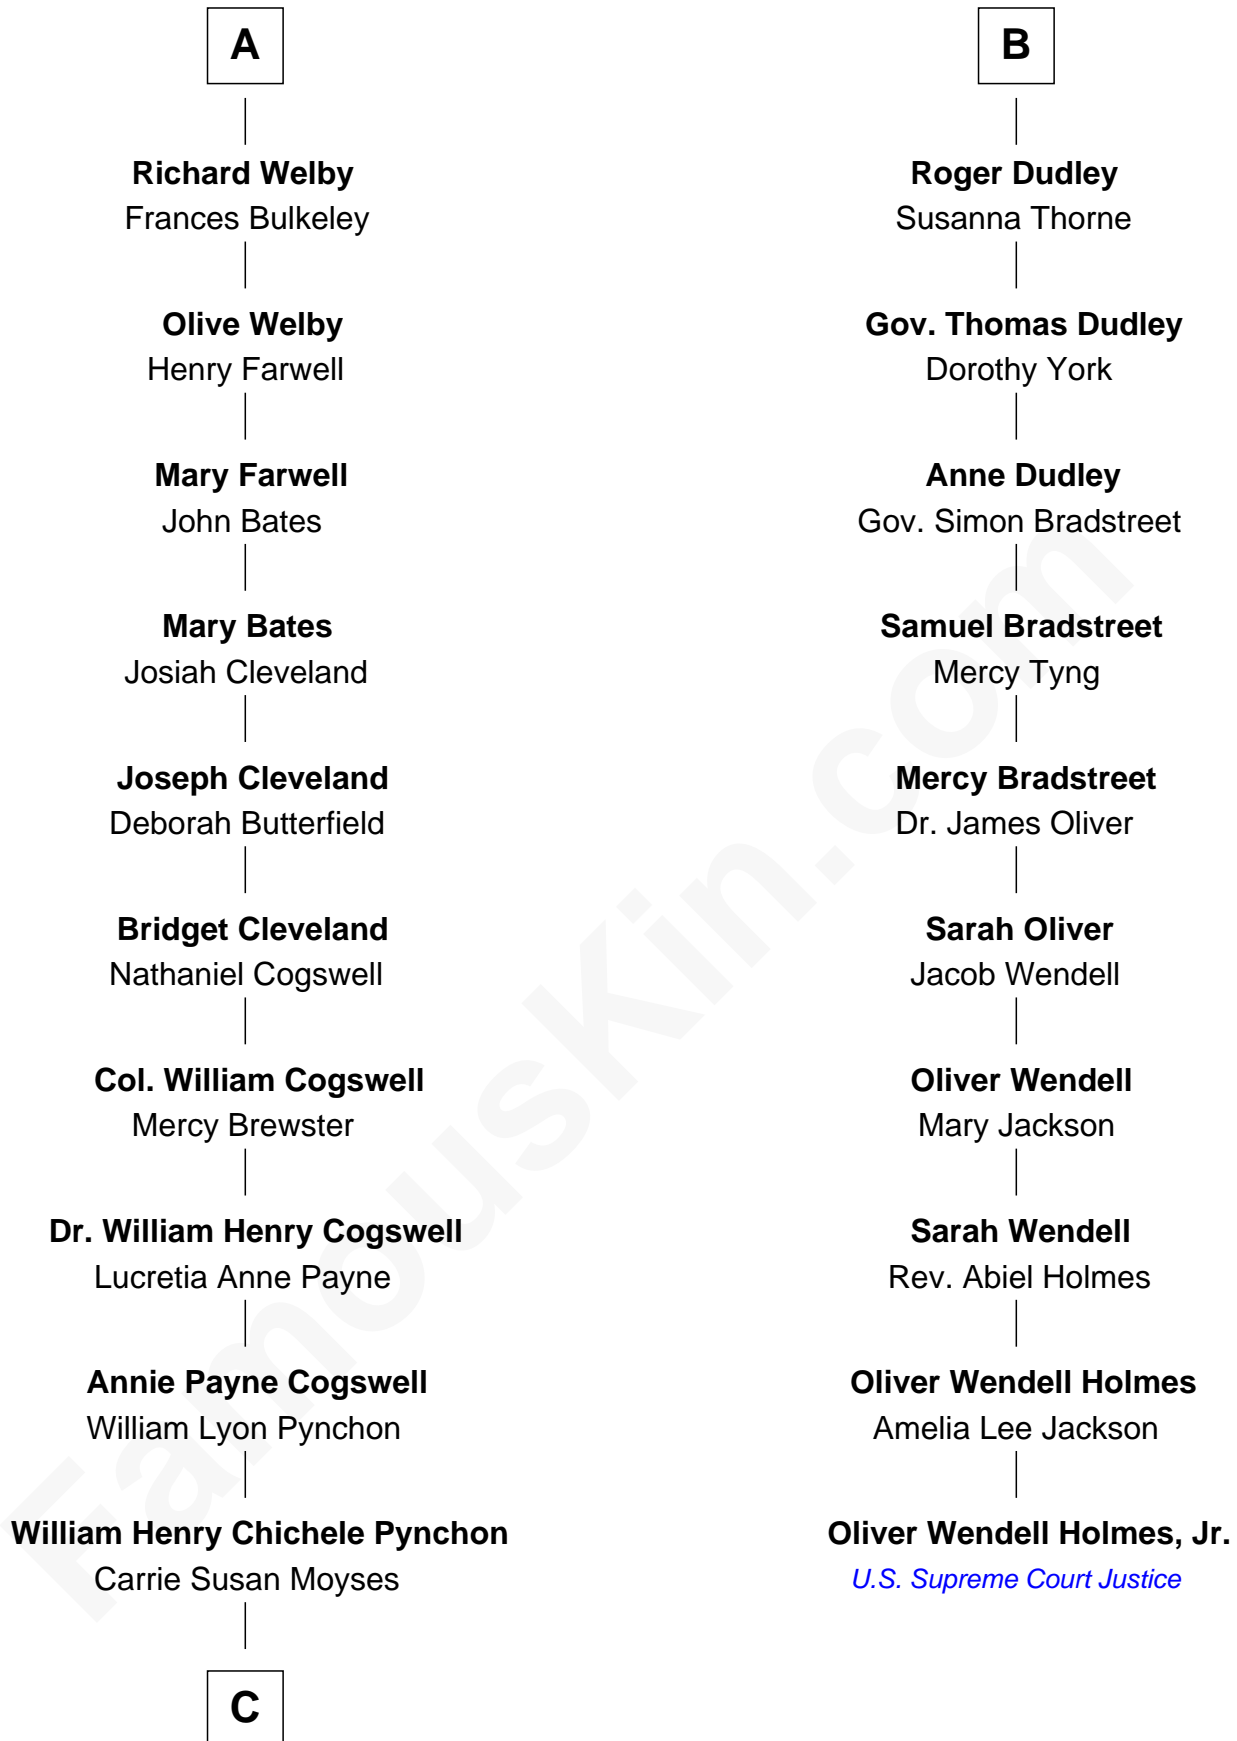

**FamousKin.com**  
**Relationship Chart of**  
**Thomas Pynchon**  
*American Novelist*

**16th cousin 2 times removed of**  
**Oliver Wendell Holmes, Jr.**  
*U.S. Supreme Court Justice*

**C**

**Thomas Ruggles Pynchon**  
Catherine Frances Bennett

**Thomas Pynchon**  
*Novelist*

FamousKin.com