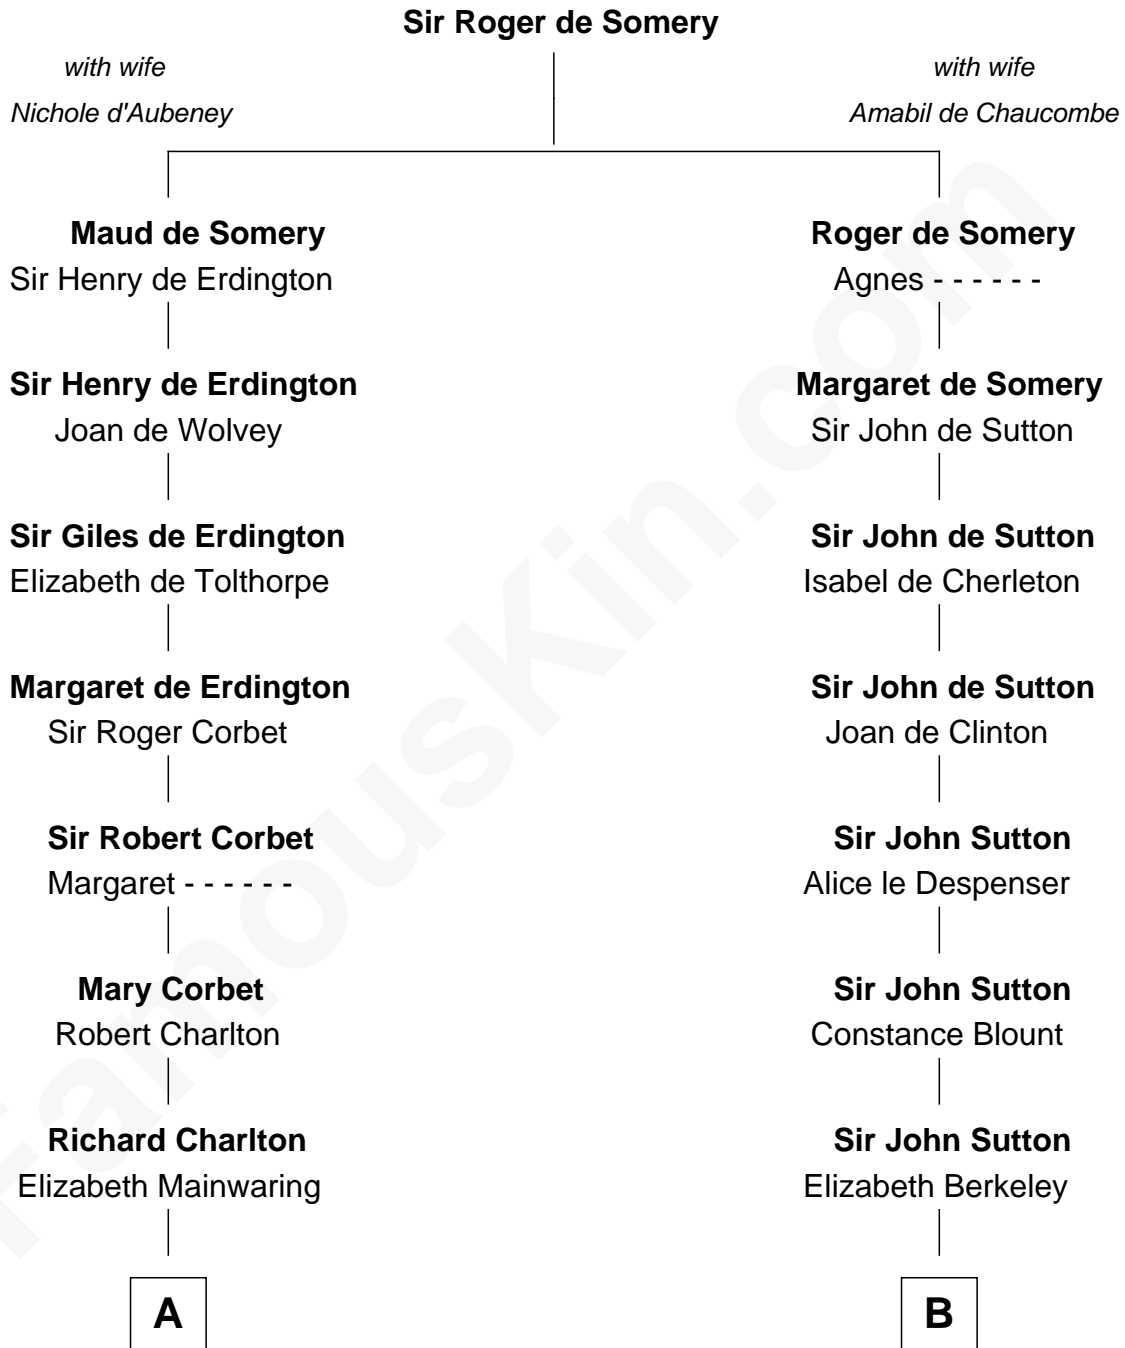

FamousKin.com
Relationship Chart of
Thomas Pynchon
American Novelist

19th cousin 1 time removed of
Oliver Wendell Holmes, Sr.
American "Fireside" Poet

C

William Lyon Pynchon

Annie Payne Cogswell

William Henry Chichele Pynchon

Carrie Susan Moyses

Thomas Ruggles Pynchon

Catherine Frances Bennett

Thomas Pynchon

Novelist

D

Oliver Wendell

Mary Jackson