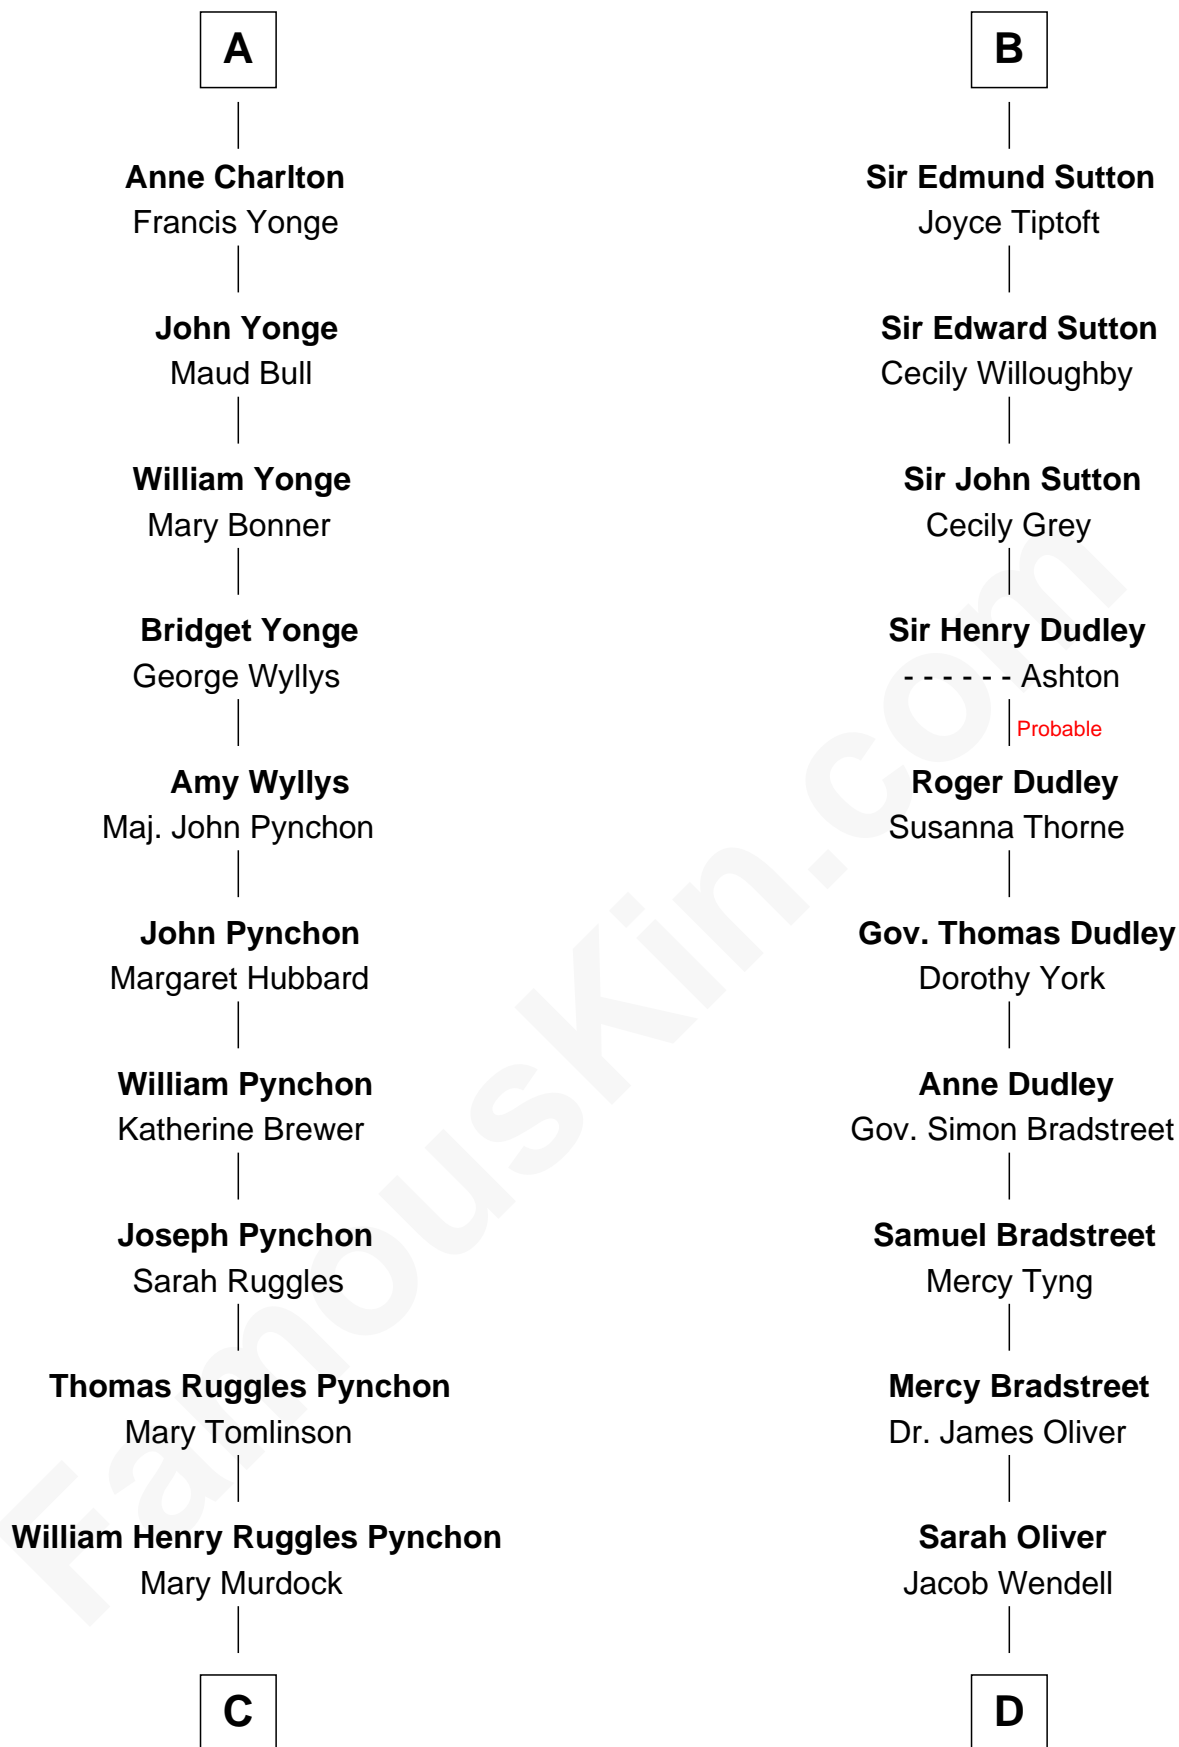

FamousKin.com
Relationship Chart of
Thomas Pynchon
American Novelist

19th cousin 1 time removed of
Oliver Wendell Holmes, Sr.
American "Fireside" Poet

C

William Lyon Pynchon

Annie Payne Cogswell

William Henry Chichele Pynchon

Carrie Susan Moyses

Thomas Ruggles Pynchon

Catherine Frances Bennett

Thomas Pynchon

Novelist

D

Oliver Wendell

Mary Jackson