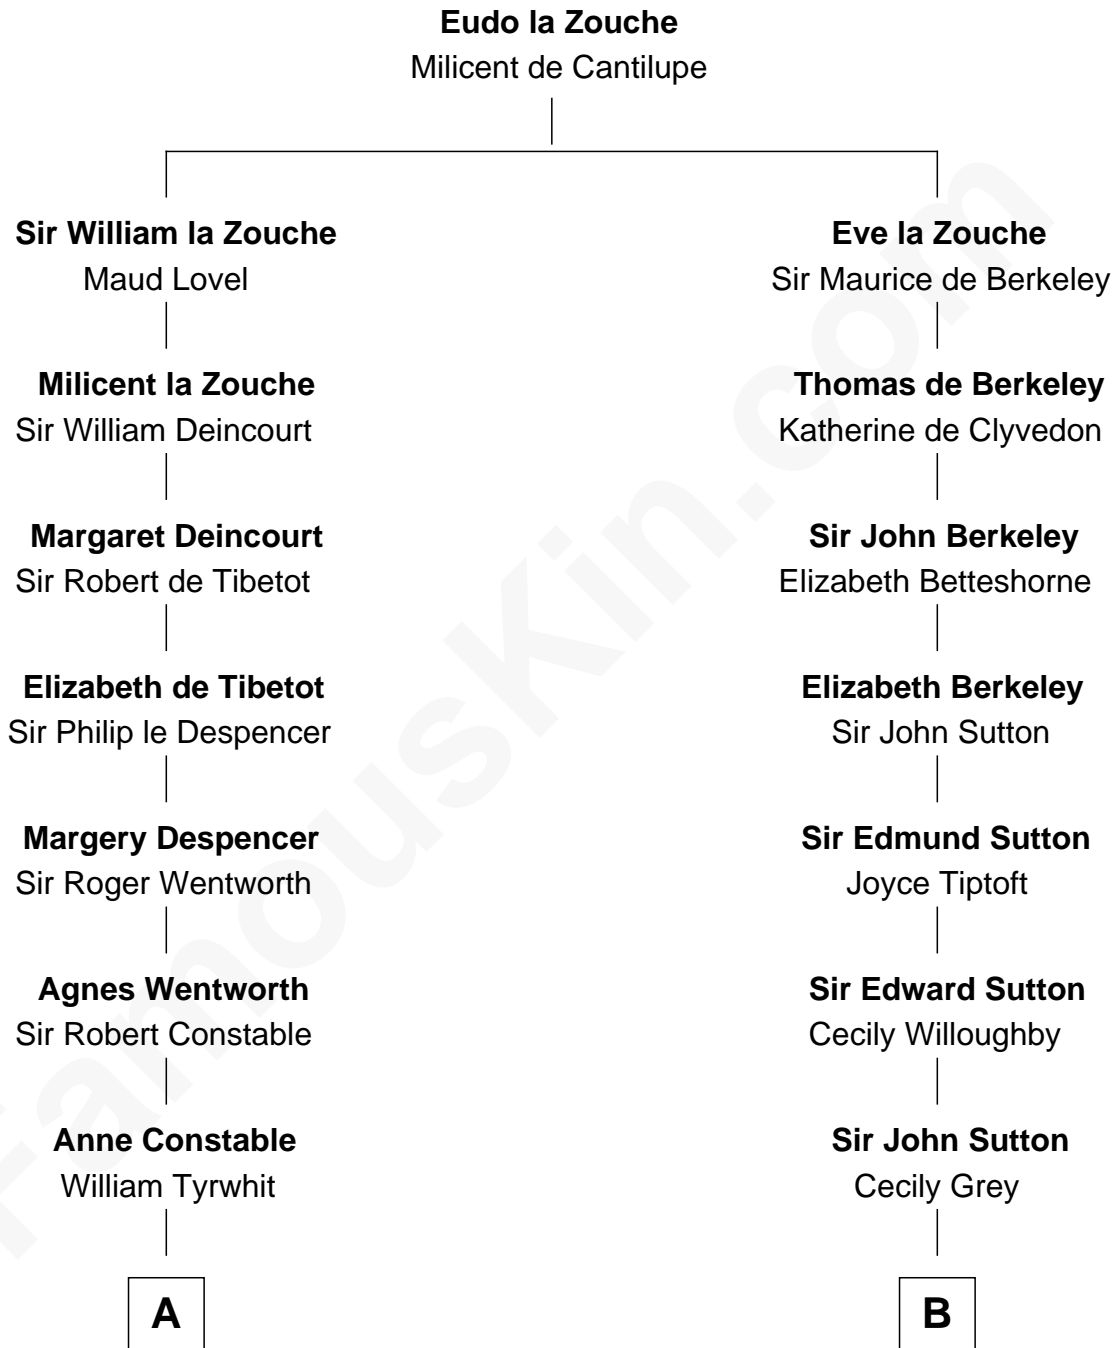

FamousKin.com
Relationship Chart of
Thomas Pynchon
American Novelist

16th cousin 5 times removed of
Oliver Wendell Holmes, Sr.
American "Fireside" Poet

C

Dr. William Henry Cogswell

Lucretia Anne Payne

Annie Payne Cogswell