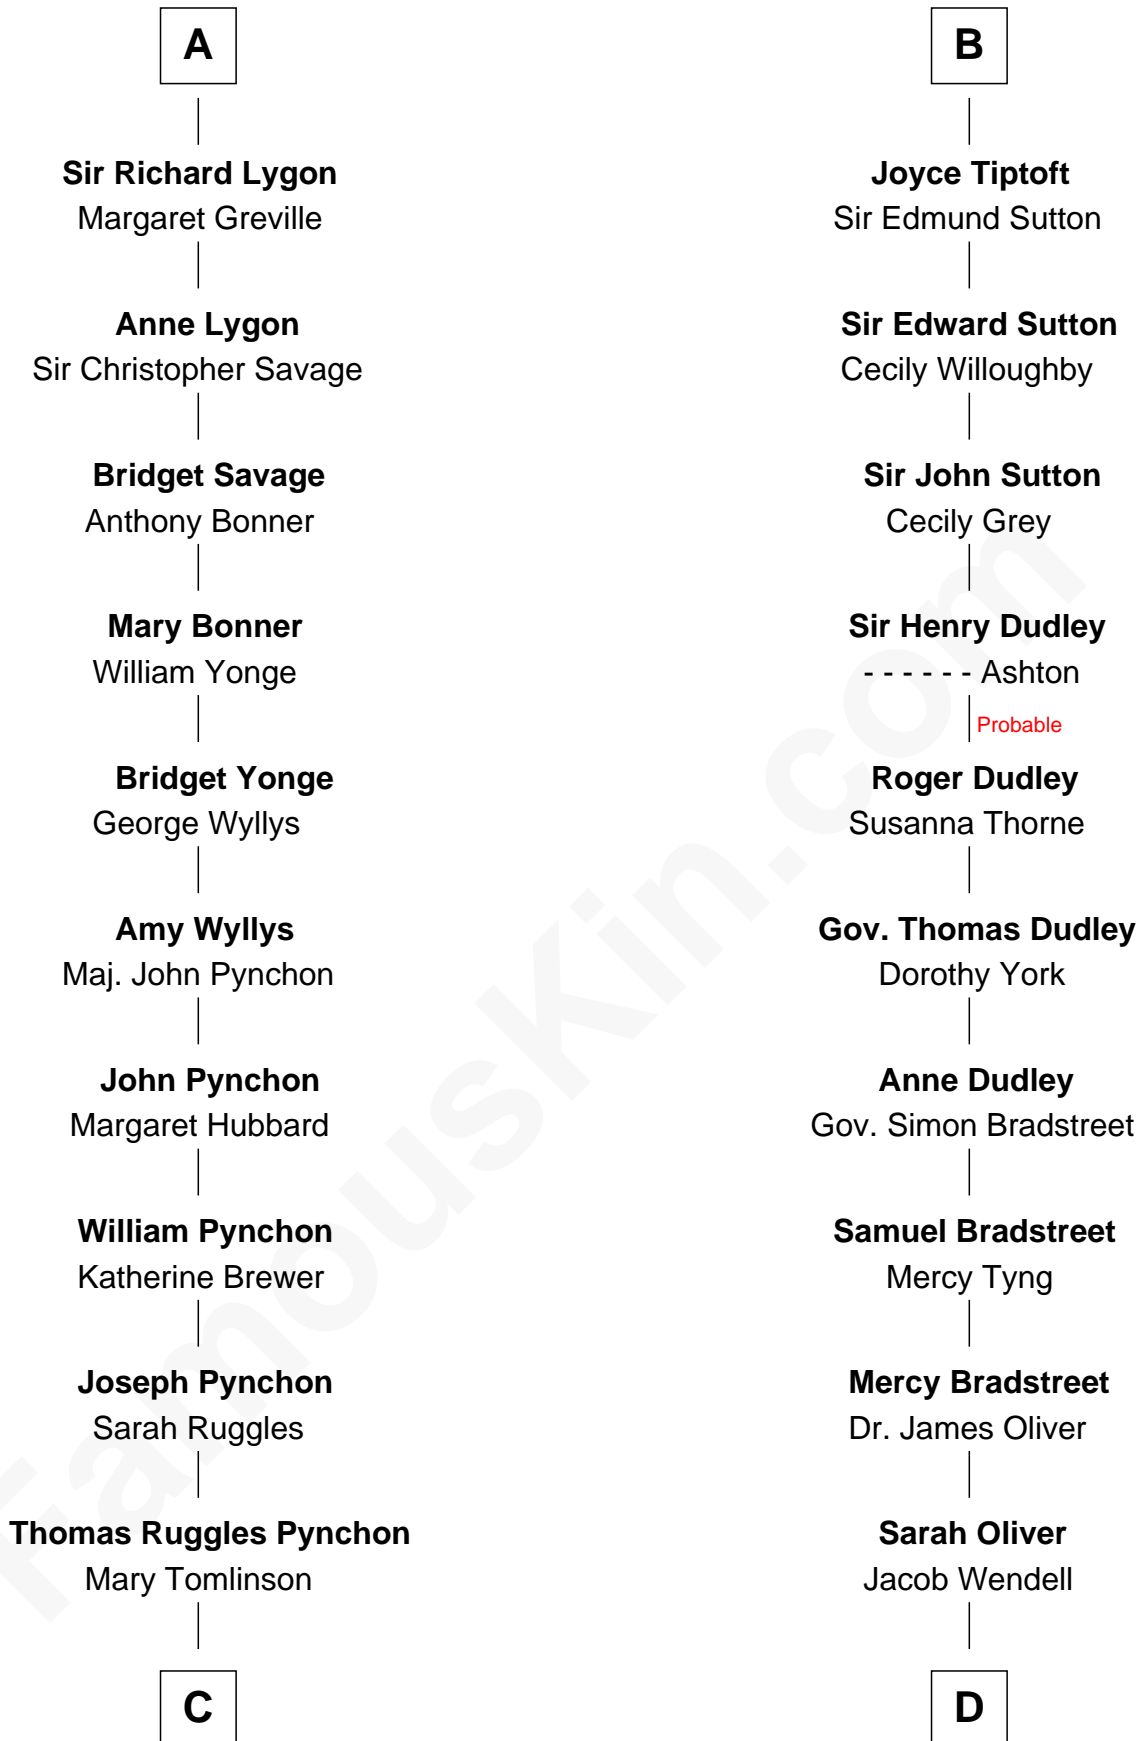

FamousKin.com
Relationship Chart of
Thomas Pynchon
American Novelist

19th cousin 2 times removed of
Oliver Wendell Holmes, Sr.
American "Fireside" Poet

C

William Henry Ruggles Pynchon

Mary Murdock

William Lyon Pynchon

Annie Payne Cogswell

William Henry Chichele Pynchon

Carrie Susan Moyses

Thomas Ruggles Pynchon

Catherine Frances Bennett

Thomas Pynchon

Novelist

D