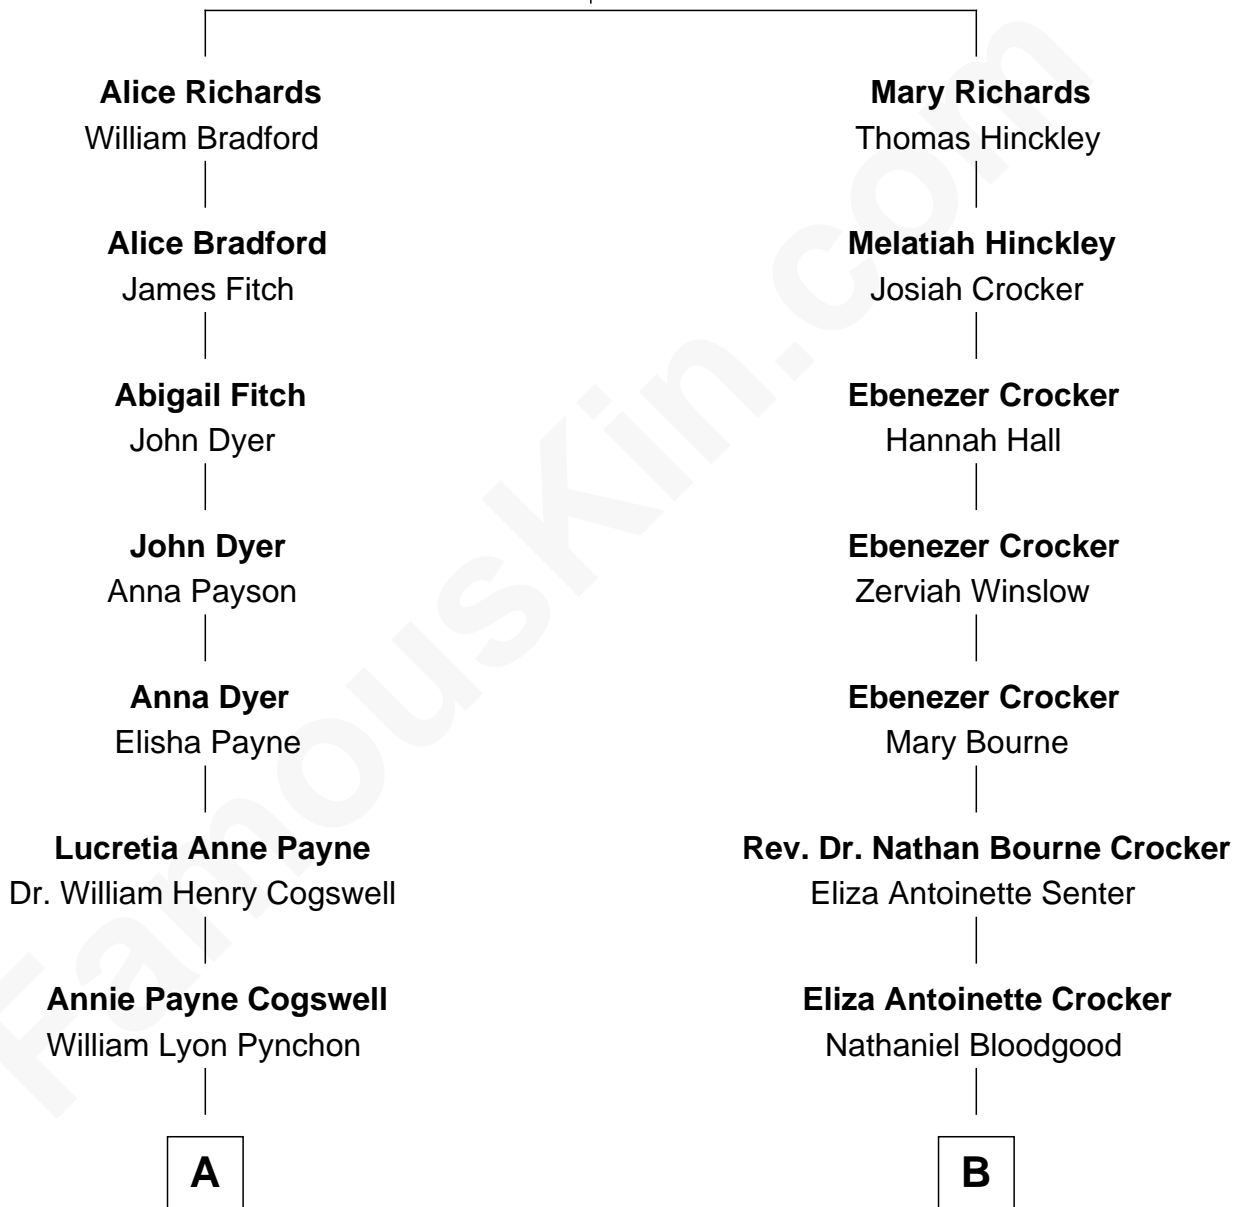

FamousKin.com
Relationship Chart of
Thomas Pynchon
American Novelist

9th cousin 1 time removed of

Endicott Peabody
62nd Governor of Massachusetts

Thomas Richards
 Welthian - - - - -

A

William Henry Chichele Pynchon

Carrie Susan Moyses

Thomas Ruggles Pynchon

Catherine Frances Bennett

Thomas Pynchon

Novelist

B

Helen Bloodgood

Francis Peabody