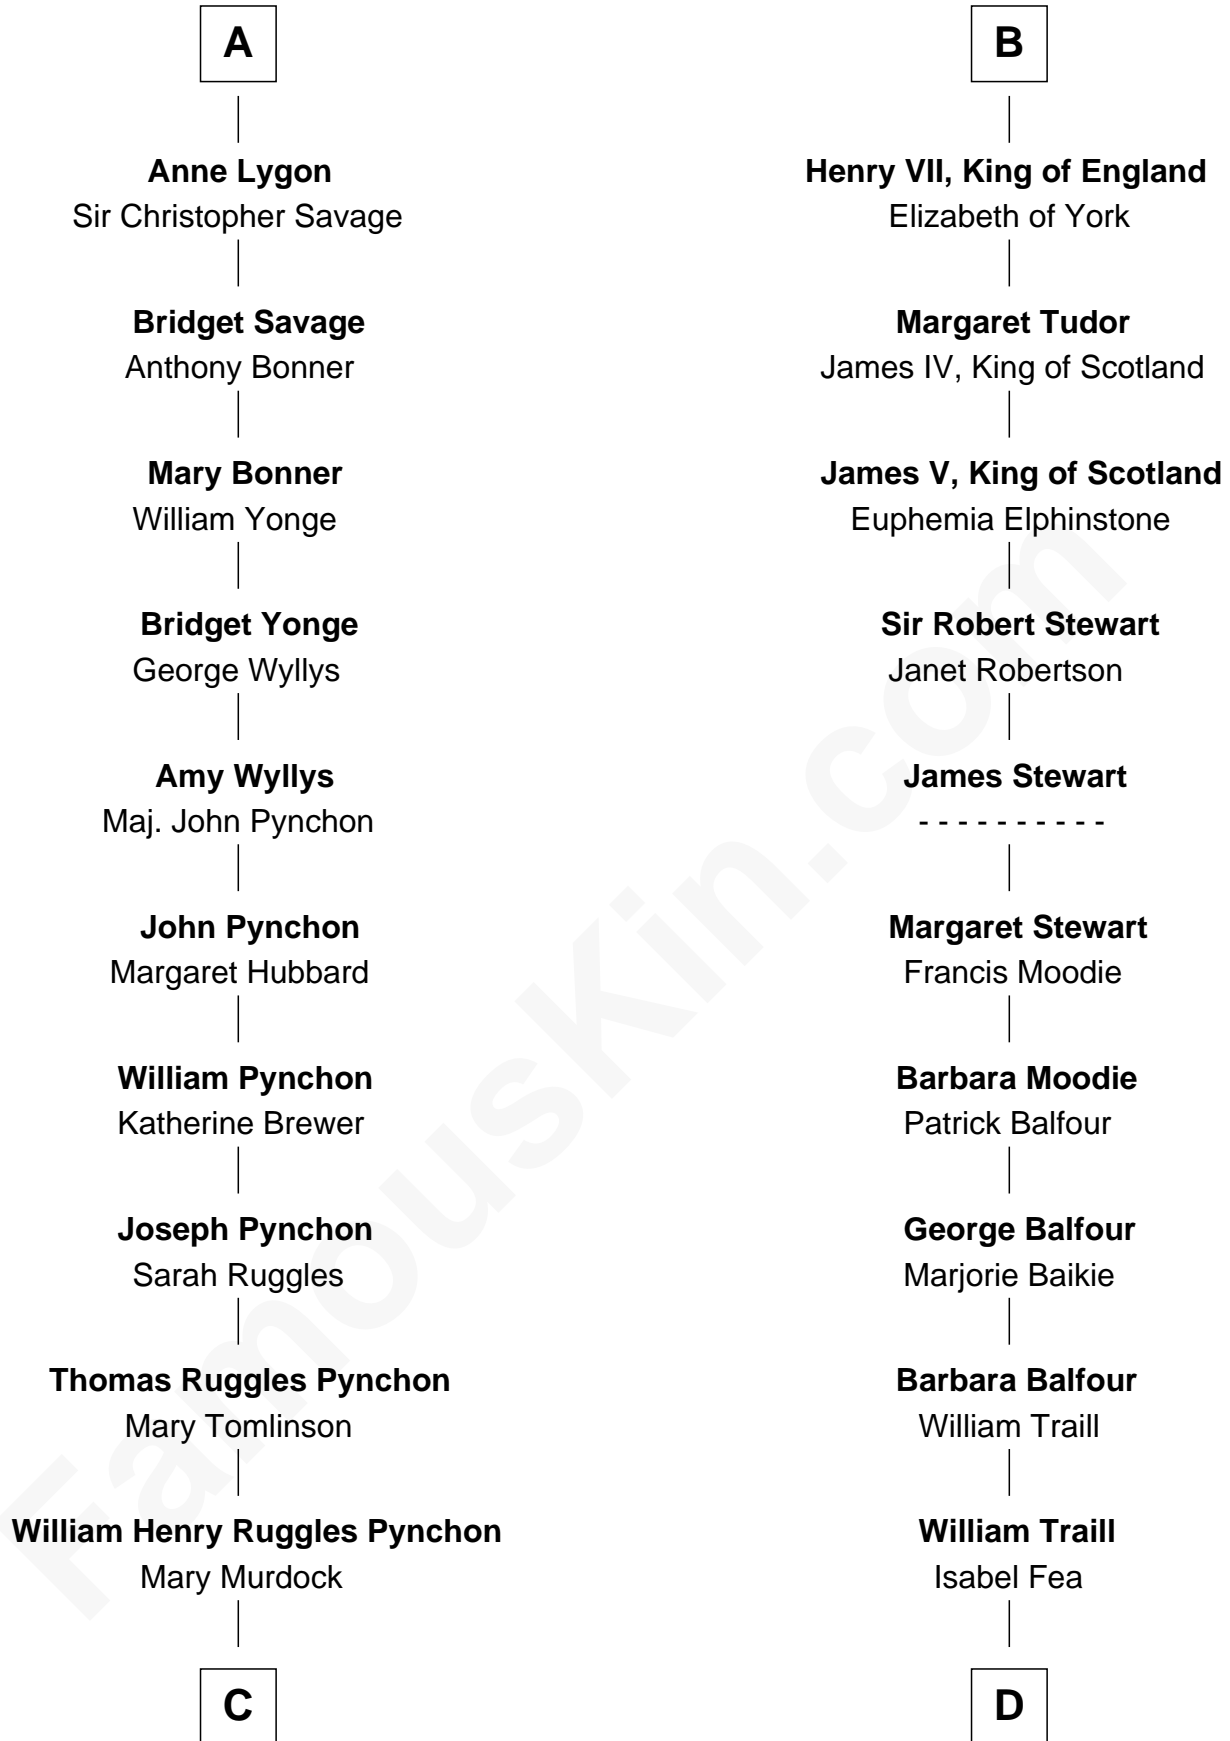

# FamousKin.com Relationship Chart of

**Thomas Pynchon**

*American Novelist*

20th cousin of

**James Russell Lowell**

*American "Fireside" Poet*

**Sir Walter de Beauchamp**

Alice de Tony

**C**

**William Lyon Pynchon**

Annie Payne Cogswell

**William Henry Chichele Pynchon**

Carrie Susan Moyses

**Thomas Ruggles Pynchon**

Catherine Frances Bennett

**Thomas Pynchon**