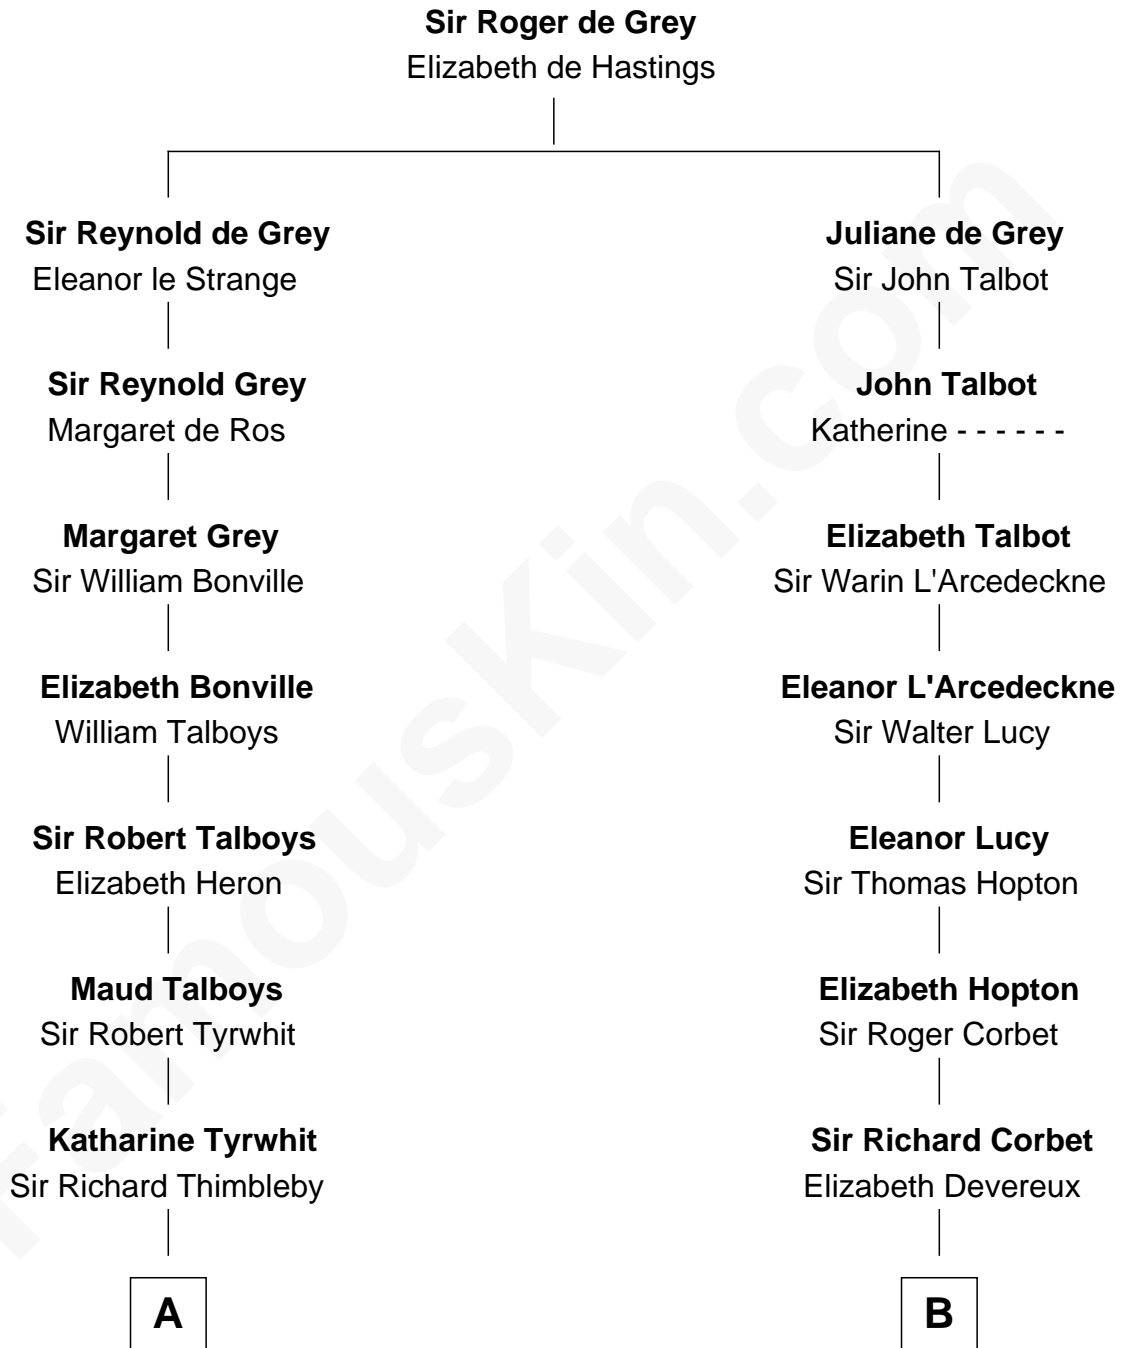

FamousKin.com
Relationship Chart of
Thomas Pynchon
American Novelist

18th cousin 1 time removed of
James Russell Lowell
American "Fireside" Poet

C

William Henry Chichele Pynchon

Carrie Susan Moyses

Thomas Ruggles Pynchon