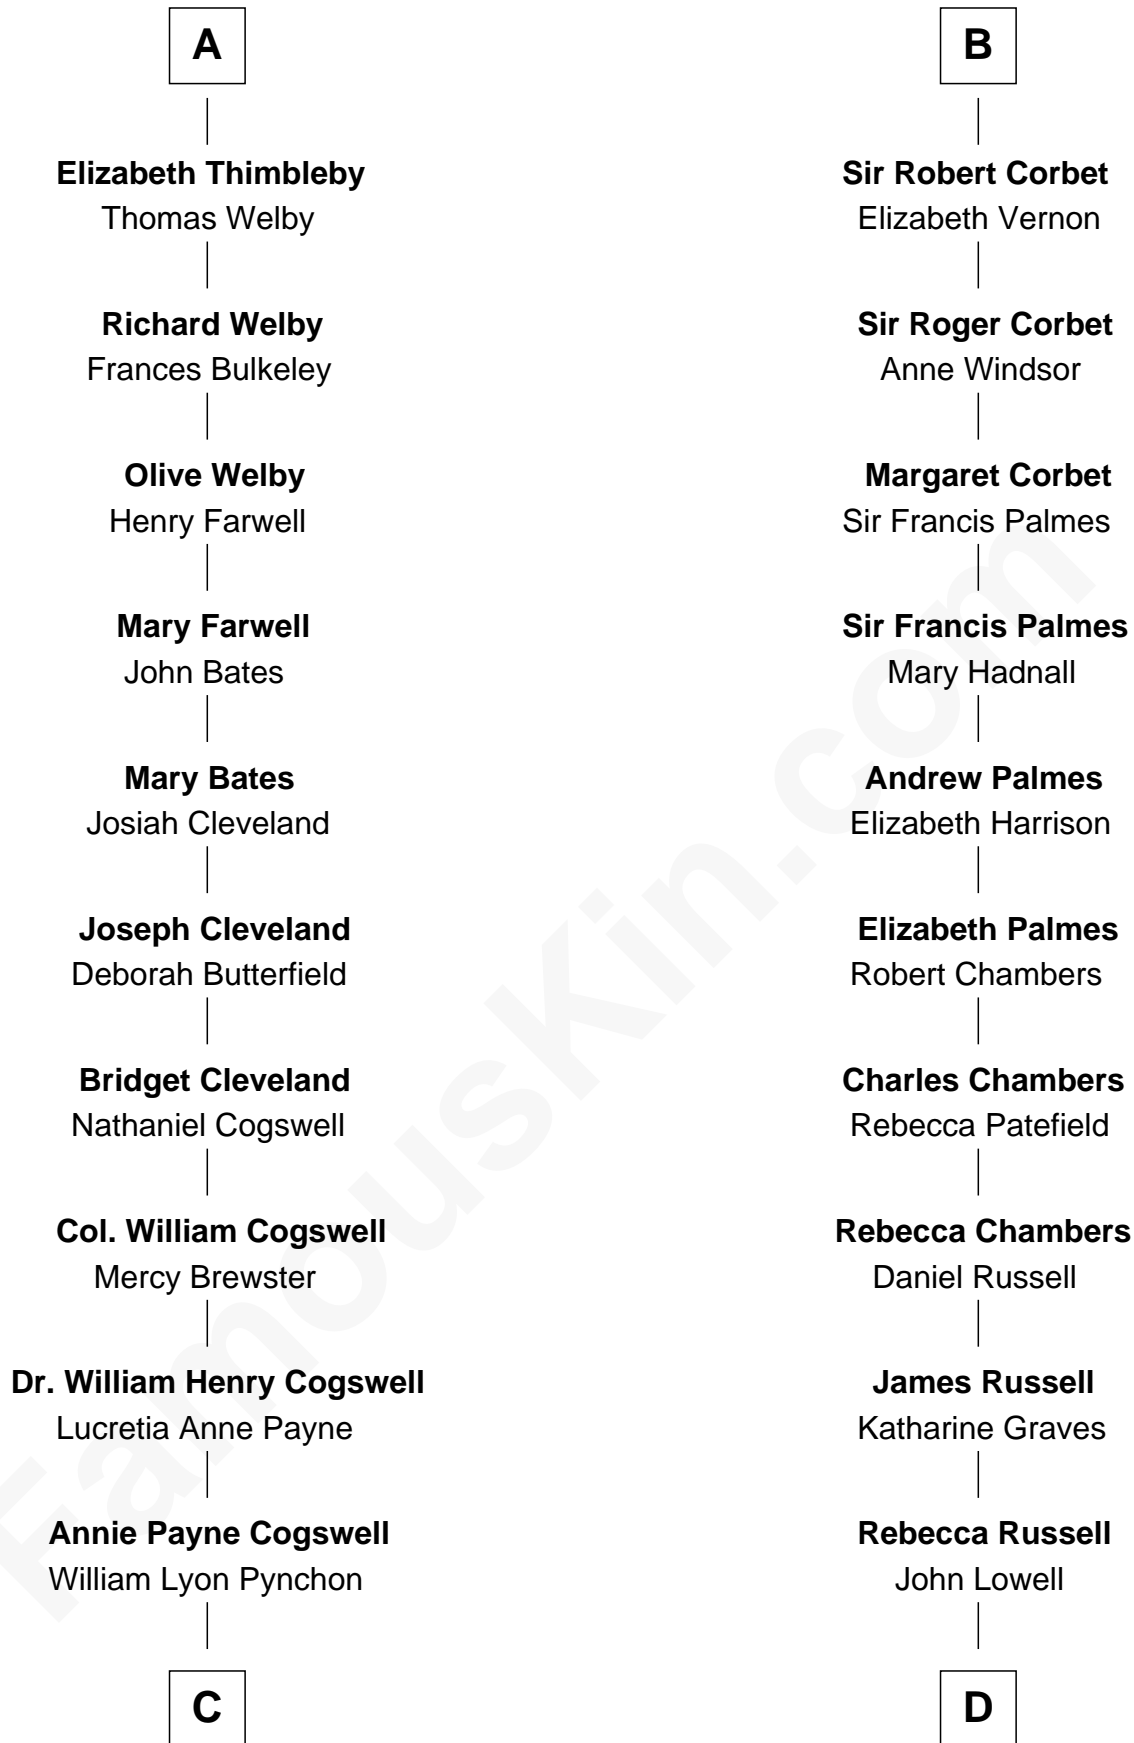

FamousKin.com
Relationship Chart of
Thomas Pynchon
American Novelist

18th cousin 1 time removed of
James Russell Lowell
American "Fireside" Poet

C

William Henry Chichele Pynchon

Carrie Susan Moyses

Thomas Ruggles Pynchon