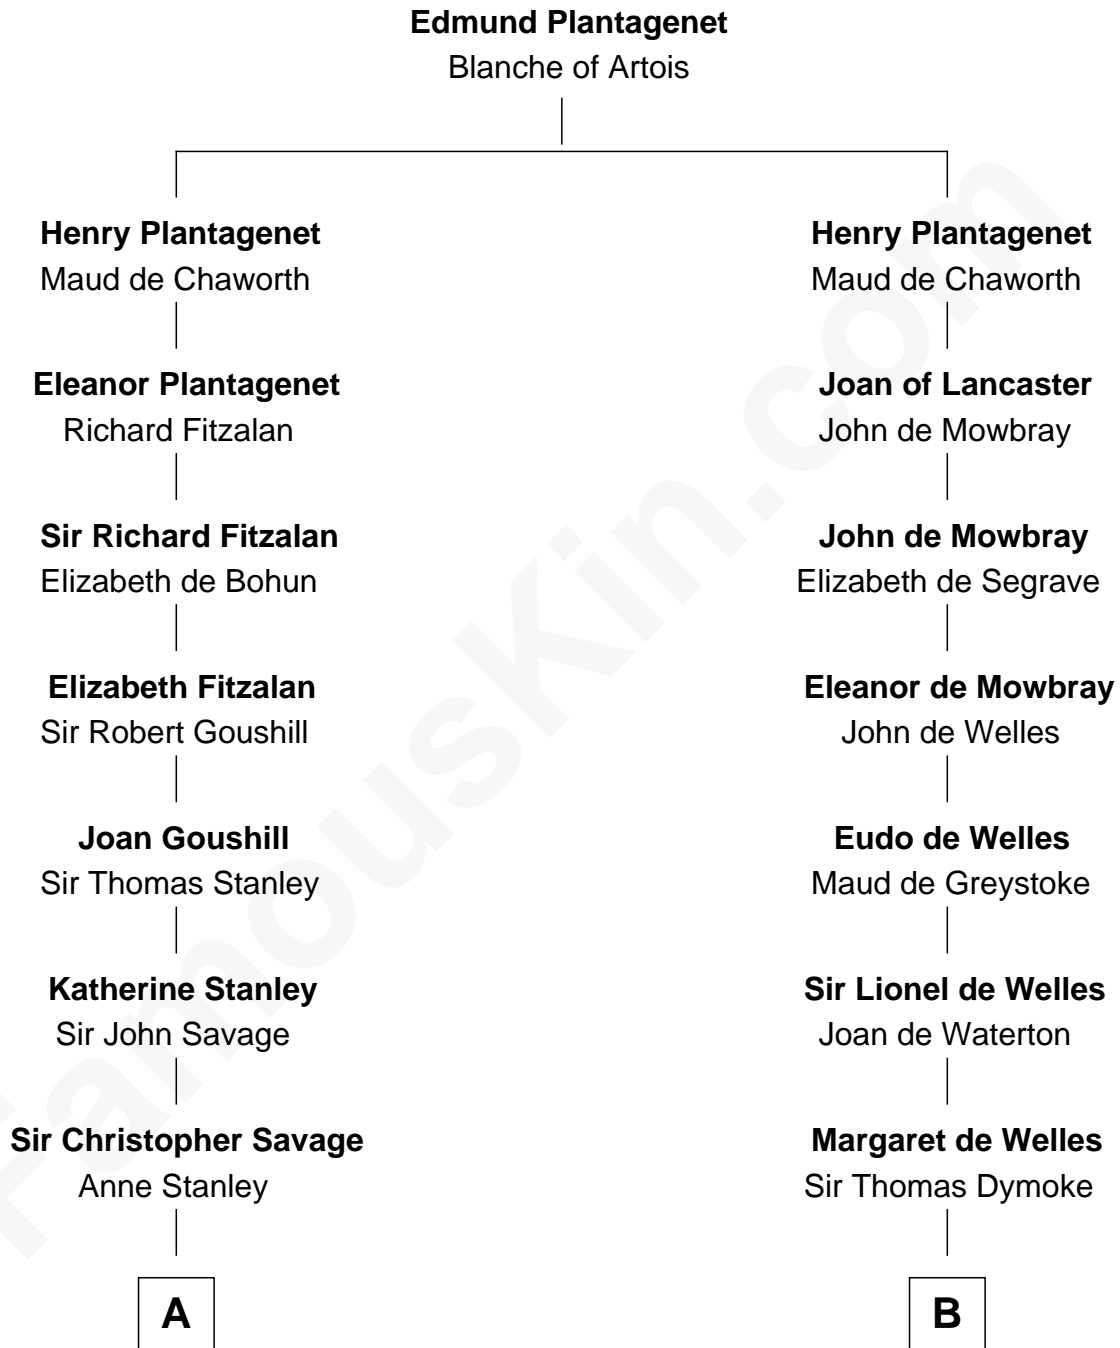

**FamousKin.com**  
**Relationship Chart of**  
**Thomas Pynchon**  
*American Novelist*

**18th cousin 2 times removed of**  
**Ichabod Goodwin**  
*27th Governor of New Hampshire*

FamousKin.com