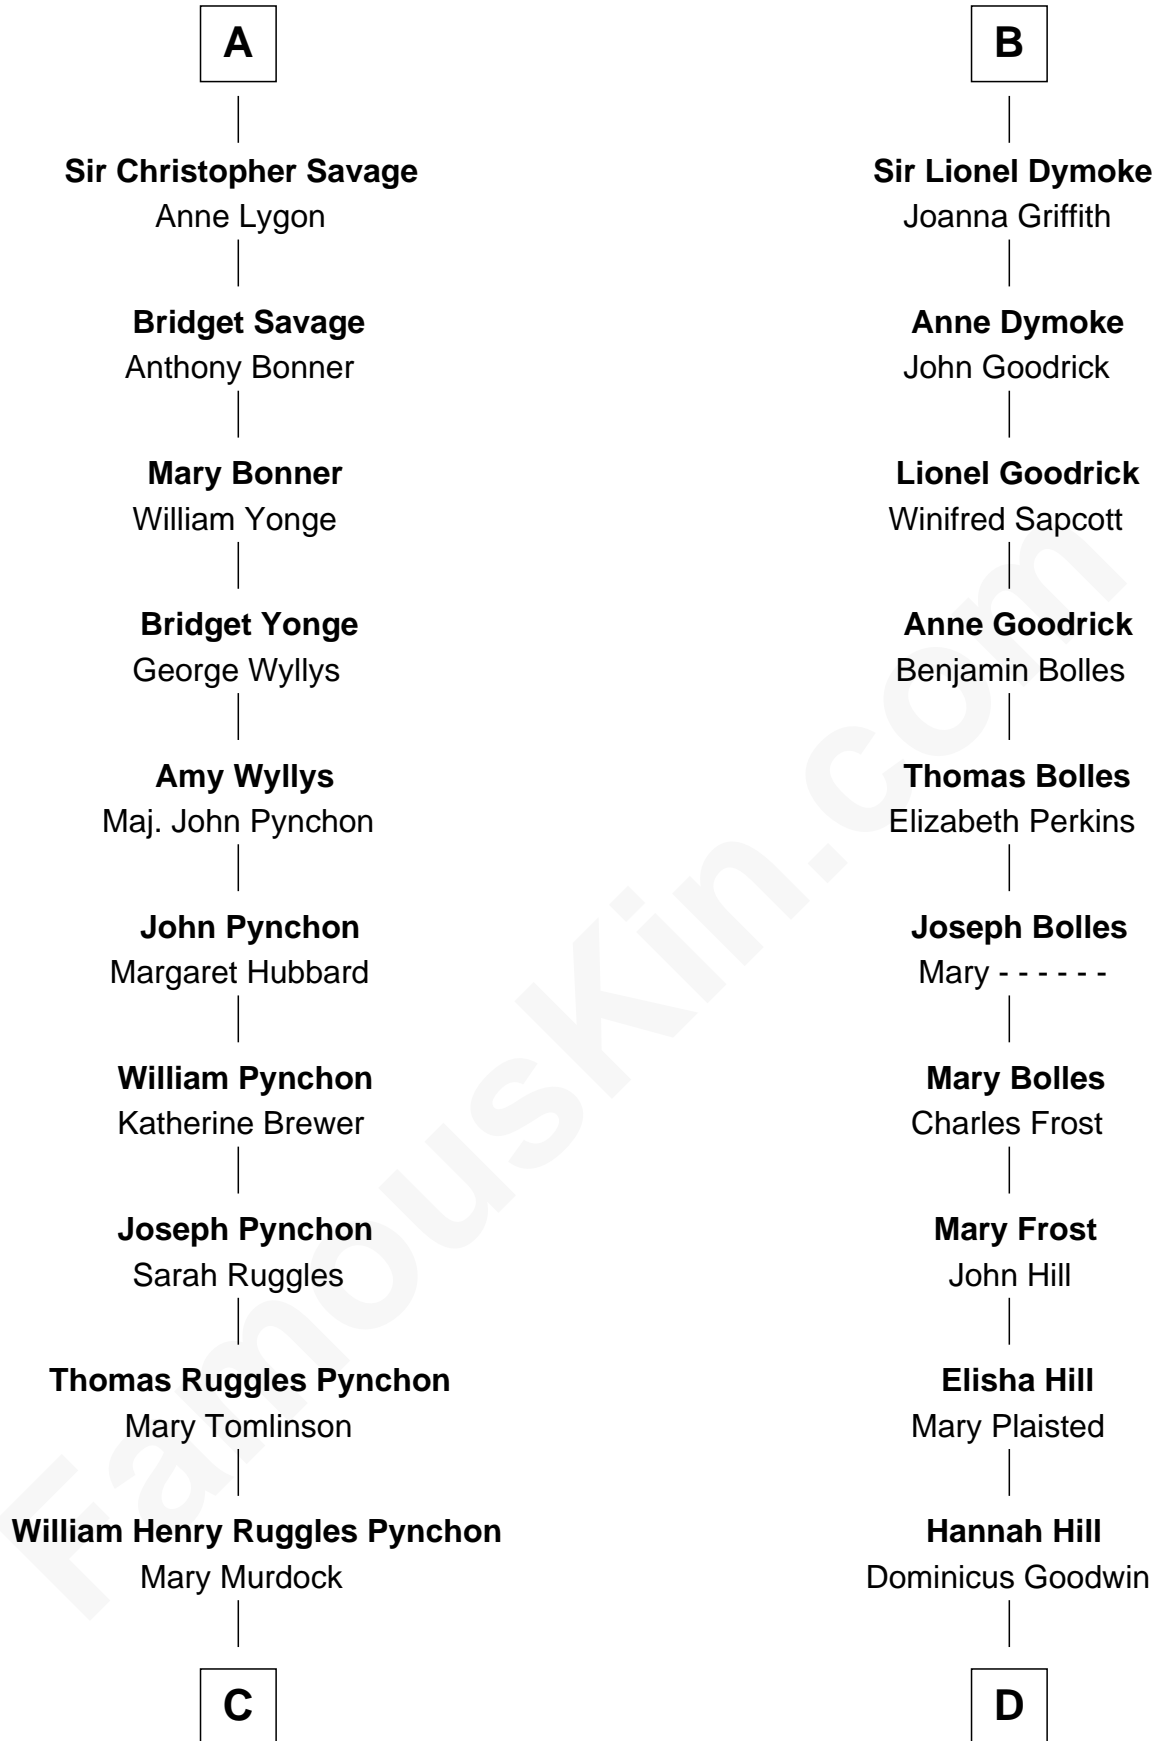

FamousKin.com
Relationship Chart of
Thomas Pynchon
American Novelist

18th cousin 2 times removed of

Ichabod Goodwin
27th Governor of New Hampshire

Sir Patrick de Chaworth
 Isabella de Beauchamp

C

William Lyon Pynchon

Annie Payne Cogswell

William Henry Chichele Pynchon

Carrie Susan Moyses

Thomas Ruggles Pynchon

Catherine Frances Bennett

Thomas Pynchon

Novelist

D

Samuel Goodwin

Anna Thompson Gerrish

Ichabod Goodwin

27th Governor of New Hampshire

FamousKin.com