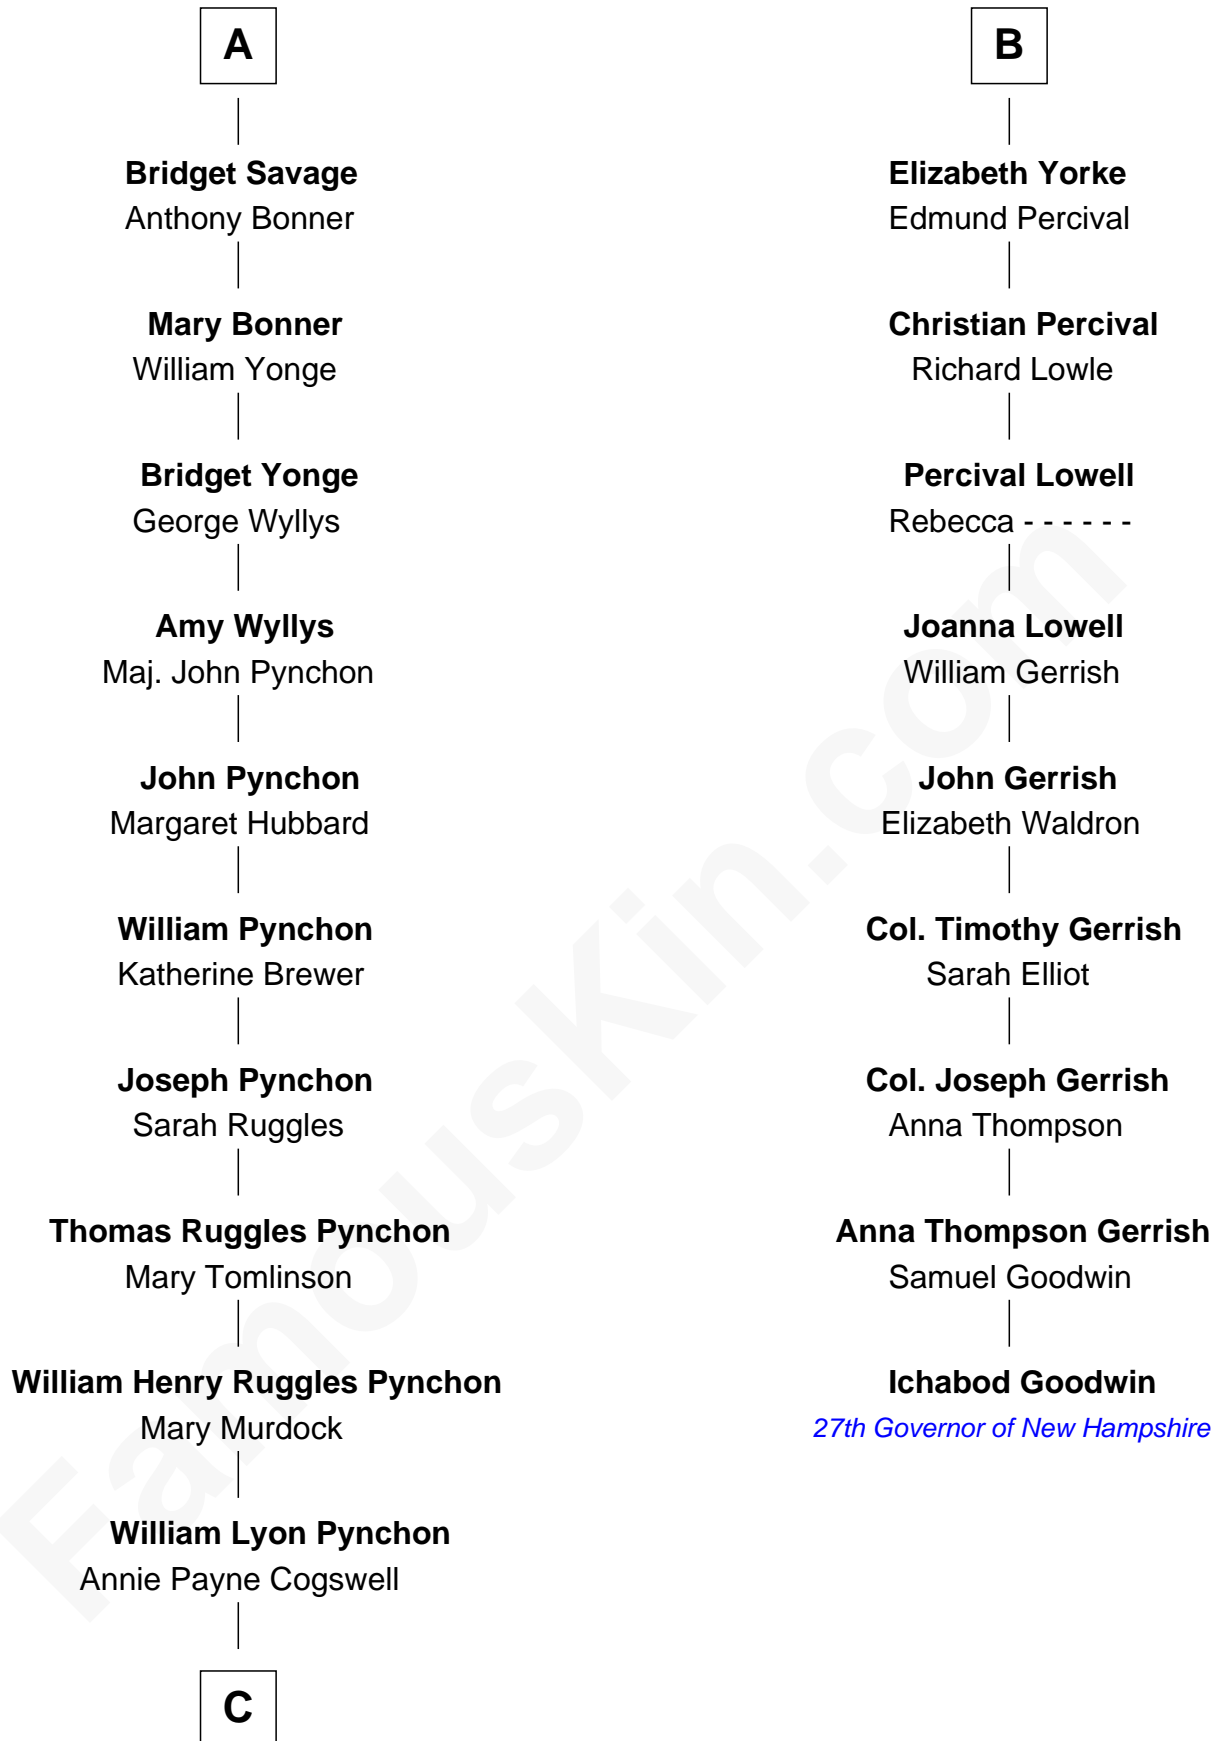

FamousKin.com
Relationship Chart of
Thomas Pynchon
American Novelist

15th cousin 4 times removed of
Ichabod Goodwin
27th Governor of New Hampshire

C

William Henry Chichele Pynchon

Carrie Susan Moyses

Thomas Ruggles Pynchon

Catherine Frances Bennett

Thomas Pynchon

Novelist

FamousKin.com