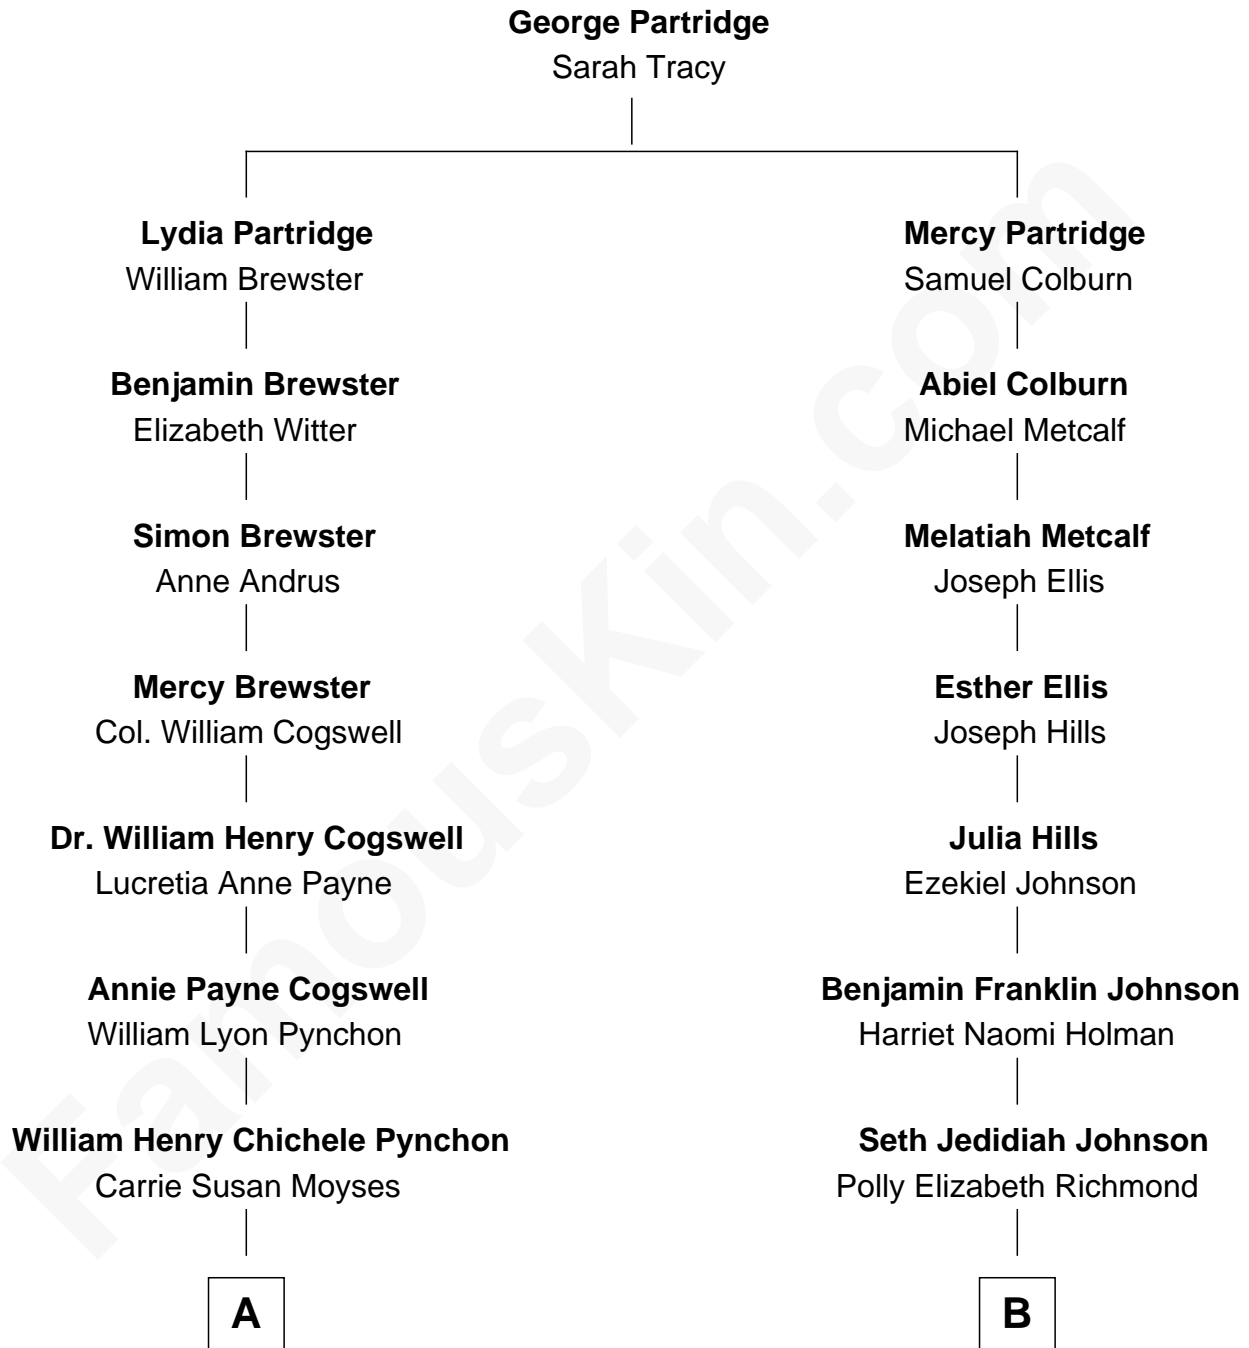

FamousKin.com

Relationship Chart of

Thomas Pynchon

American Novelist

8th cousin 2 times removed of

Elizabeth Smart
 Founder of Elizabeth Smart Foundation

A

Thomas Ruggles Pynchon
Catherine Frances Bennett

Thomas Pynchon
Novelist

B

Genevieve Johnson
Archibald Newel Pettit

Genevieve Pettit
Myron LeGrande Francom

Lois Ann Francom
Edward Sharp Smart

Elizabeth Smart
Child Safety Activist

FamousKin.com