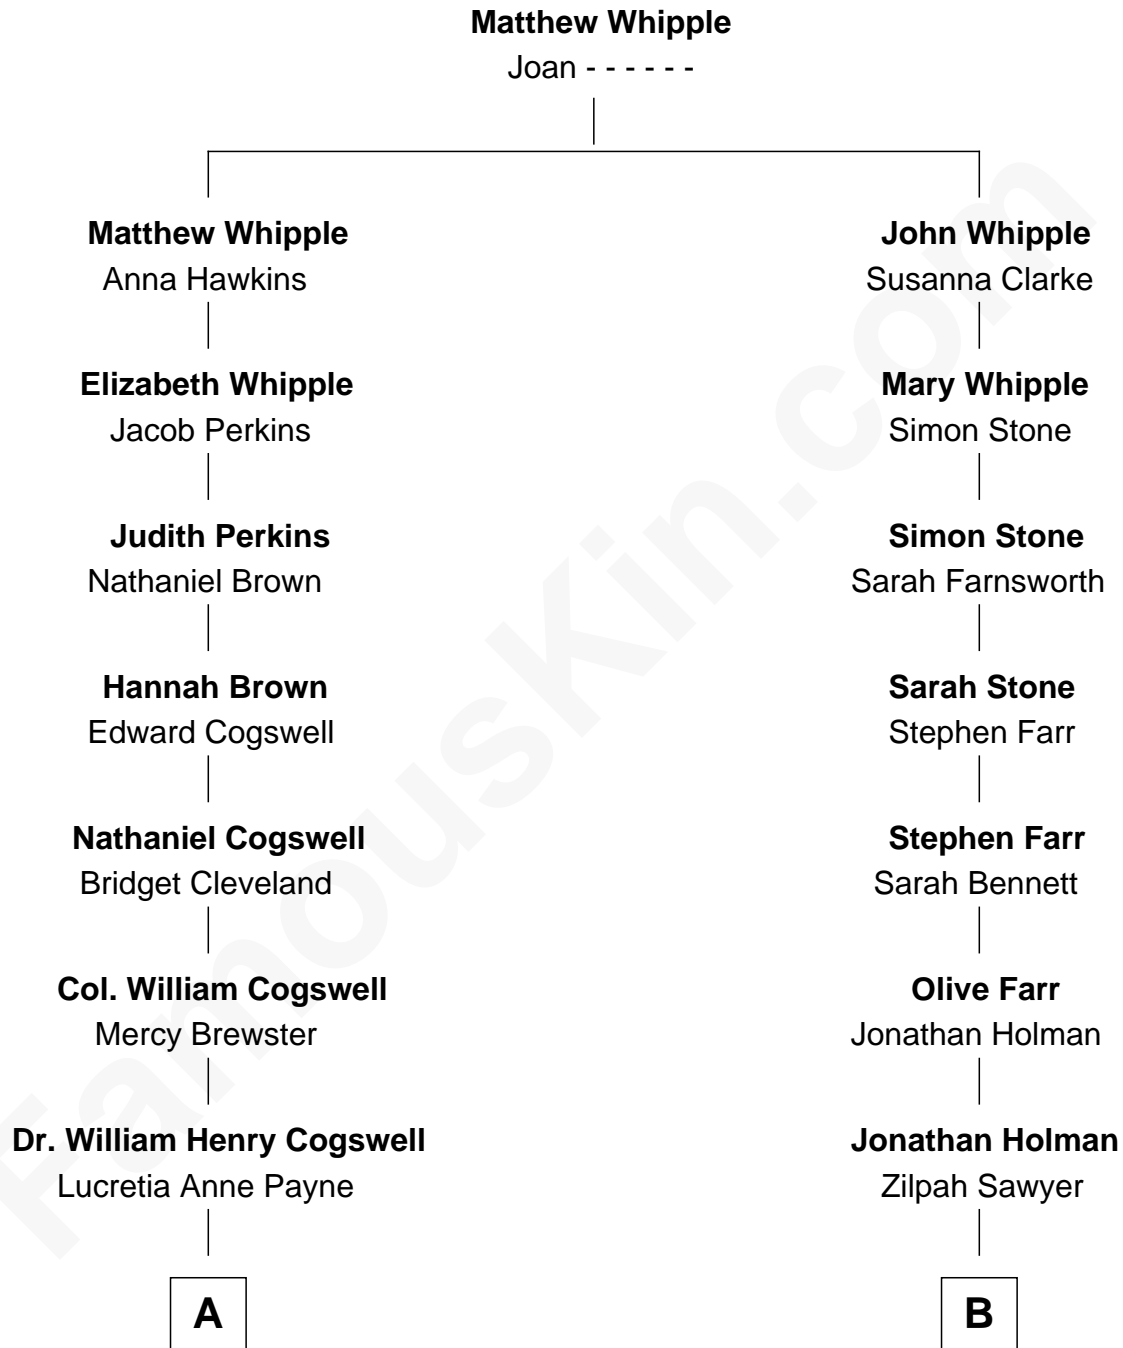

FamousKin.com

Relationship Chart of

Thomas Pynchon

American Novelist

10th cousin 3 times removed of

Elizabeth Smart
 Founder of Elizabeth Smart Foundation

A

Annie Payne Cogswell

William Lyon Pynchon

William Henry Chichele Pynchon

Carrie Susan Moyses

Thomas Ruggles Pynchon

Catherine Frances Bennett

Thomas Pynchon

Novelist

B

James Sawyer Holman

Naomi Roxanna LeBaron

Harriet Naomi Holman

Benjamin Franklin Johnson

Seth Jedidiah Johnson

Polly Elizabeth Richmond

Genevieve Johnson

Archibald Newel Pettit