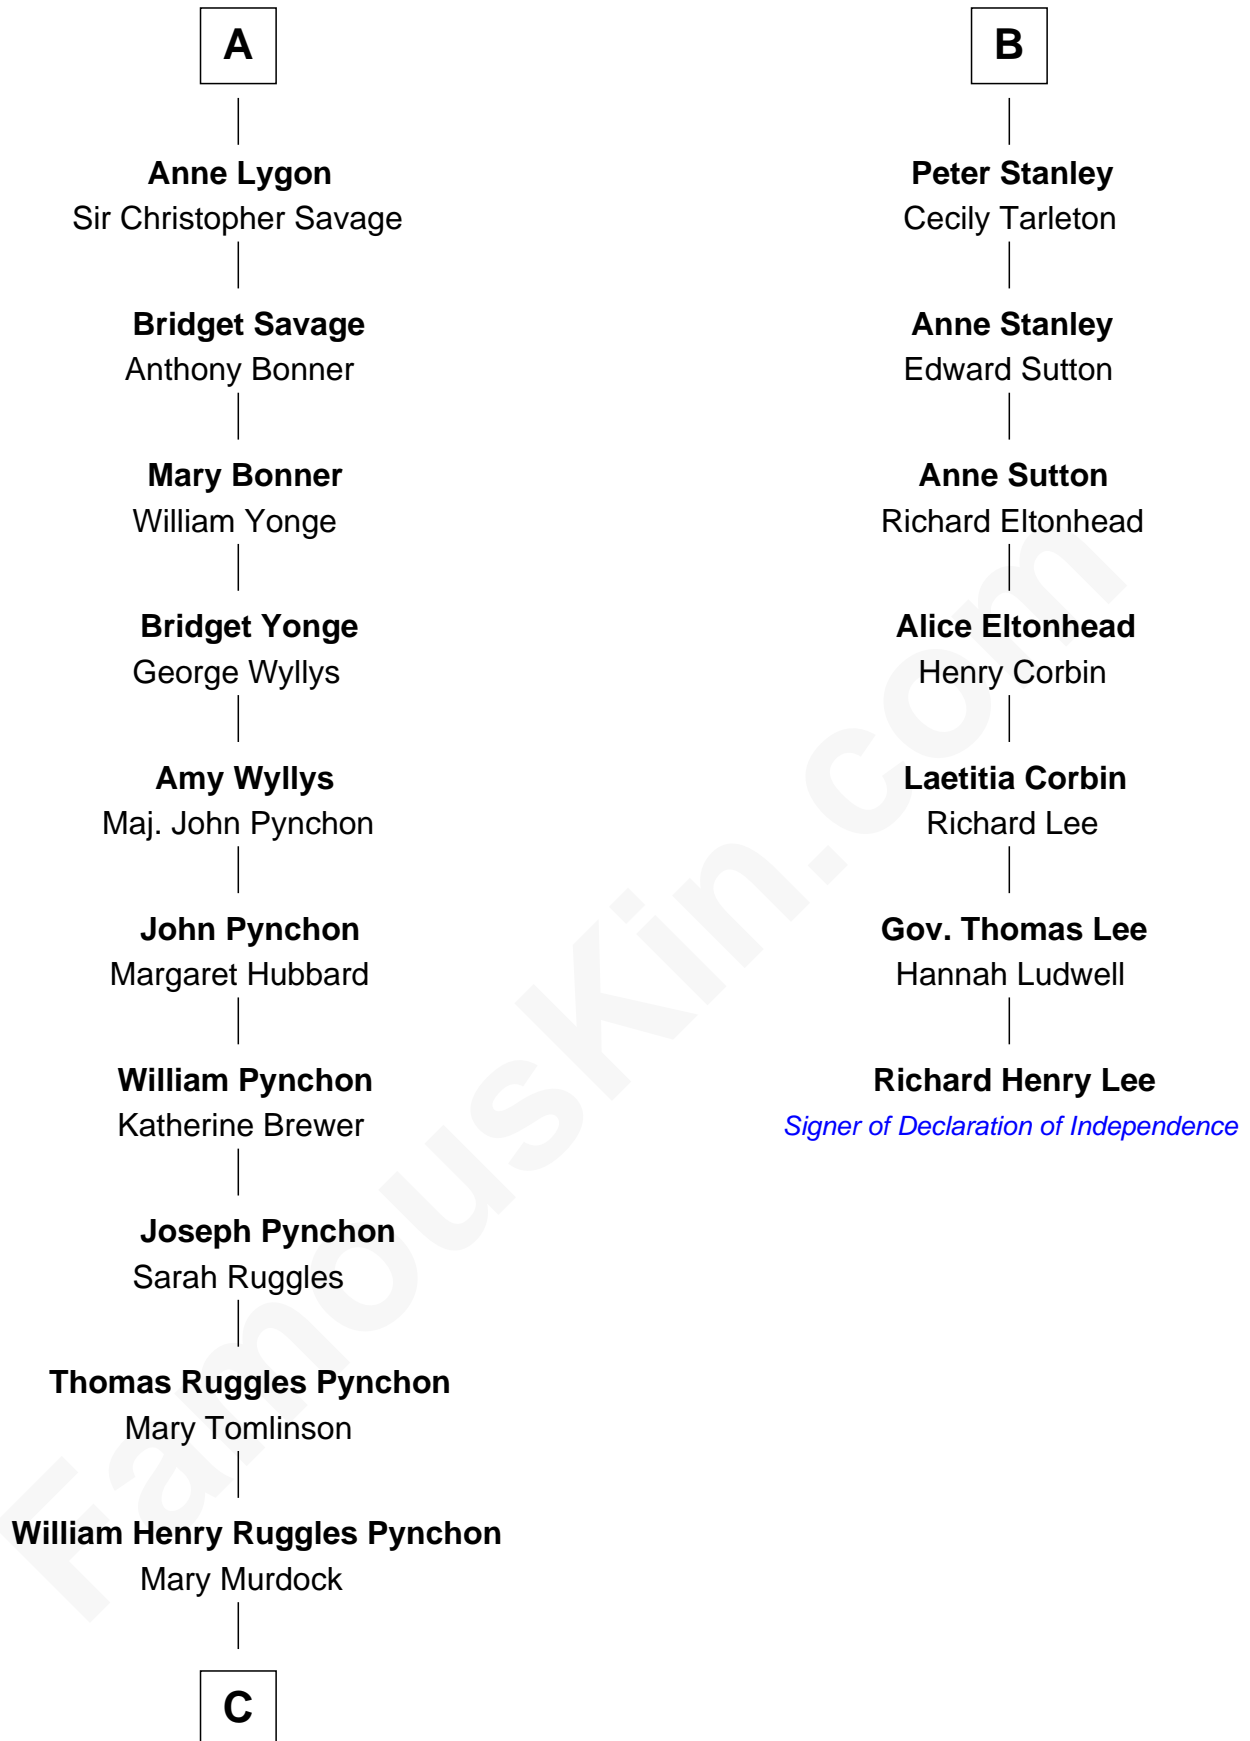

FamousKin.com
Relationship Chart of
Thomas Pynchon
American Novelist

13th cousin 7 times removed of

Richard Henry Lee
Signer of the Declaration of Independence

C

—
William Lyon Pynchon

Annie Payne Cogswell

—
William Henry Chichele Pynchon

Carrie Susan Moyses

—
Thomas Ruggles Pynchon

Catherine Frances Bennett

—
Thomas Pynchon

Novelist

FamousKin.com