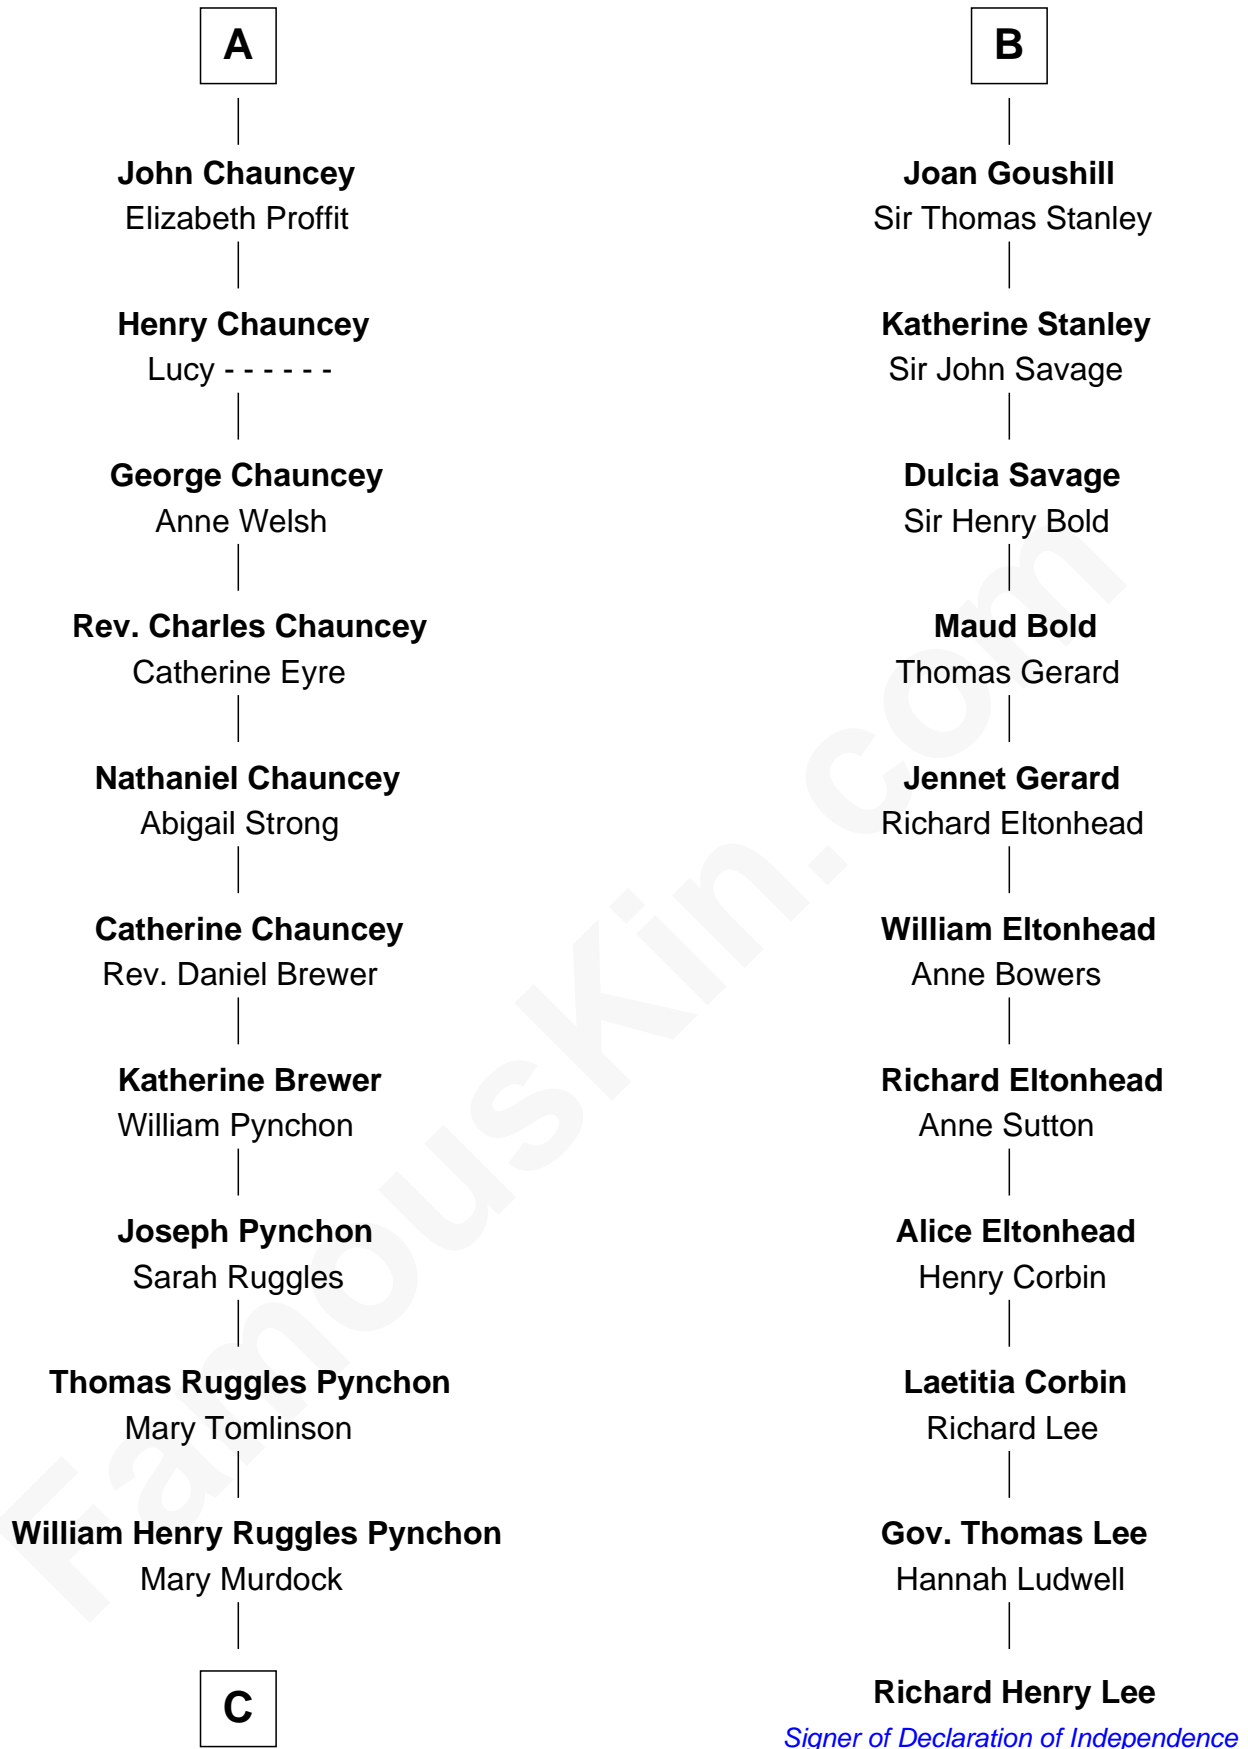

**FamousKin.com**  
**Relationship Chart of**  
**Thomas Pynchon**  
*American Novelist*

17th cousin 3 times removed of

**Richard Henry Lee**  
*Signer of the Declaration of Independence*

**C**

—  
**William Lyon Pynchon**

Annie Payne Cogswell

—  
**William Henry Chichele Pynchon**

Carrie Susan Moyses

—  
**Thomas Ruggles Pynchon**

Catherine Frances Bennett

—  
**Thomas Pynchon**

*Novelist*

FamousKin.com