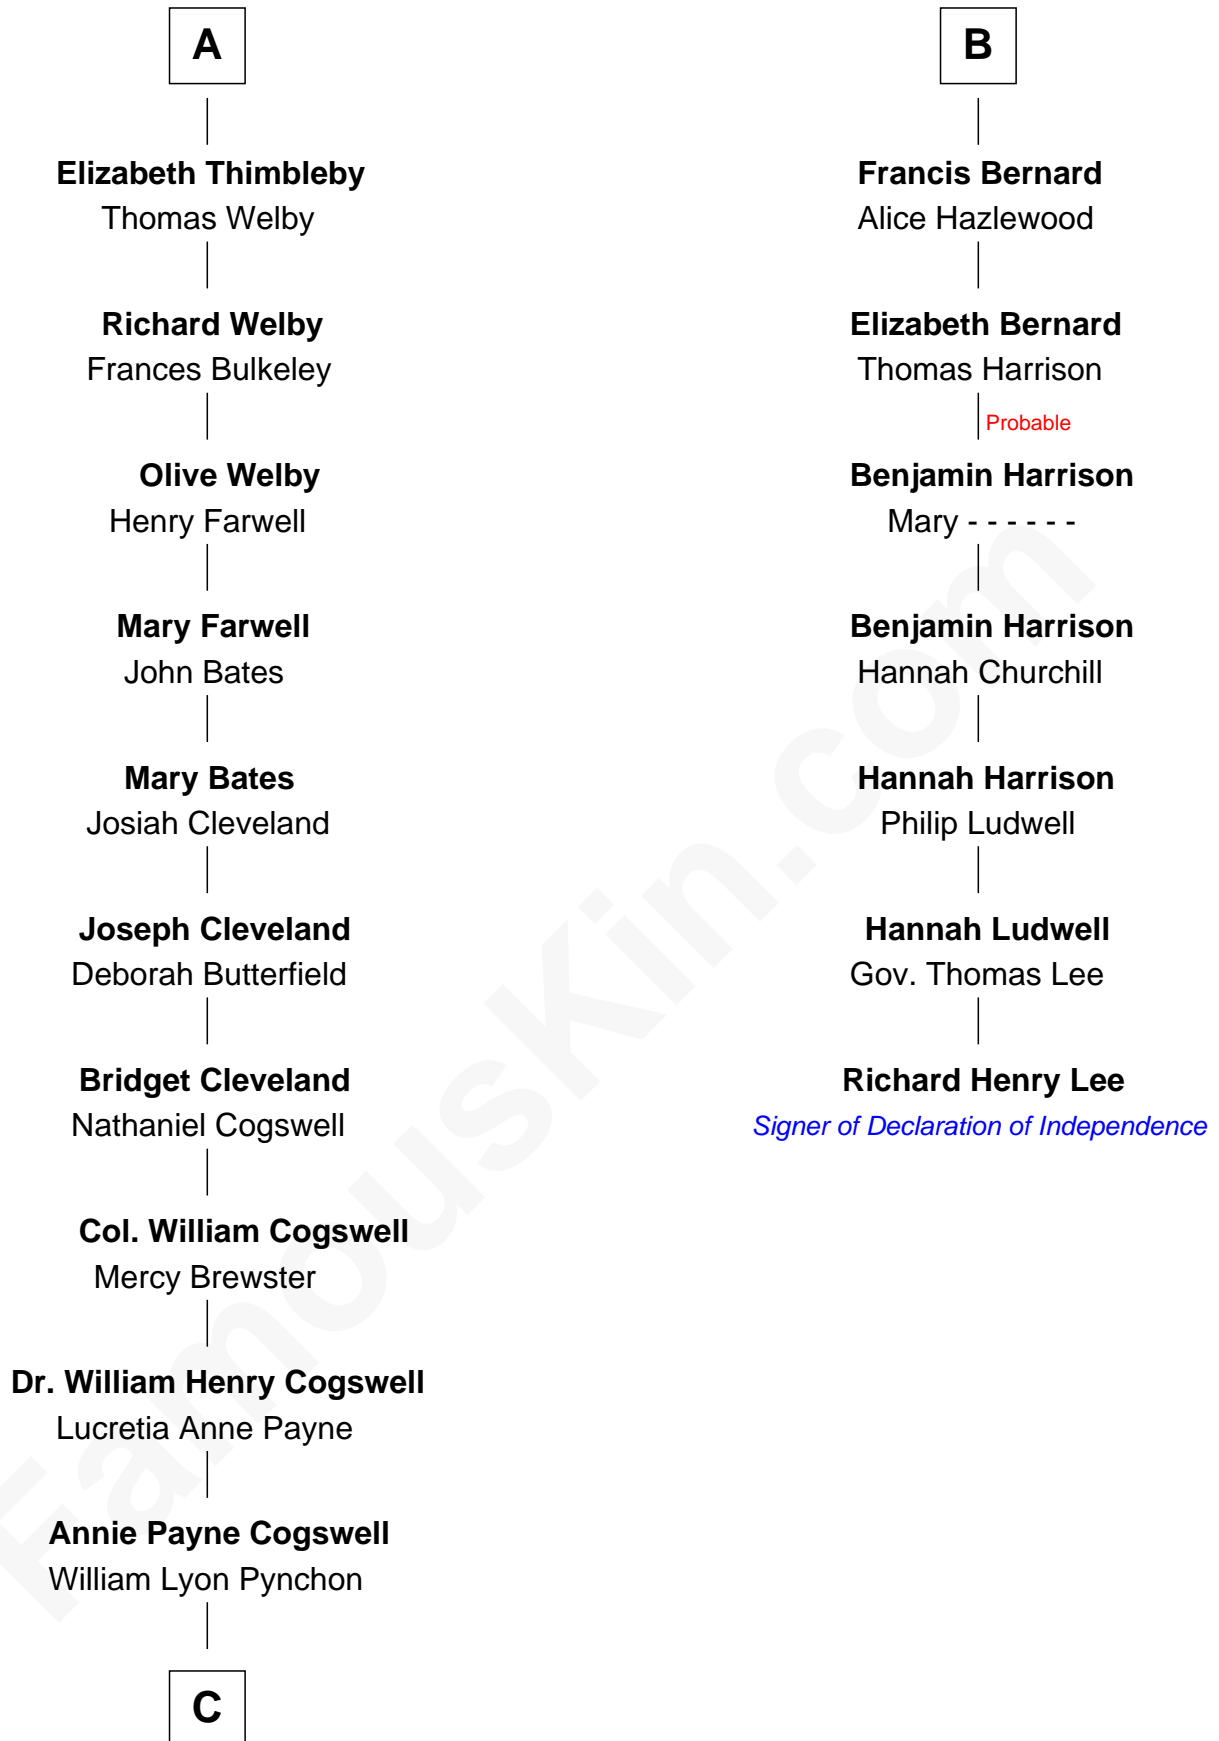

FamousKin.com
Relationship Chart of
Thomas Pynchon
American Novelist

13th cousin 6 times removed of

Richard Henry Lee
Signer of the Declaration of Independence

C

—
William Henry Chichele Pynchon

Carrie Susan Moyses

—
Thomas Ruggles Pynchon

Catherine Frances Bennett

—
Thomas Pynchon

Novelist

FamousKin.com