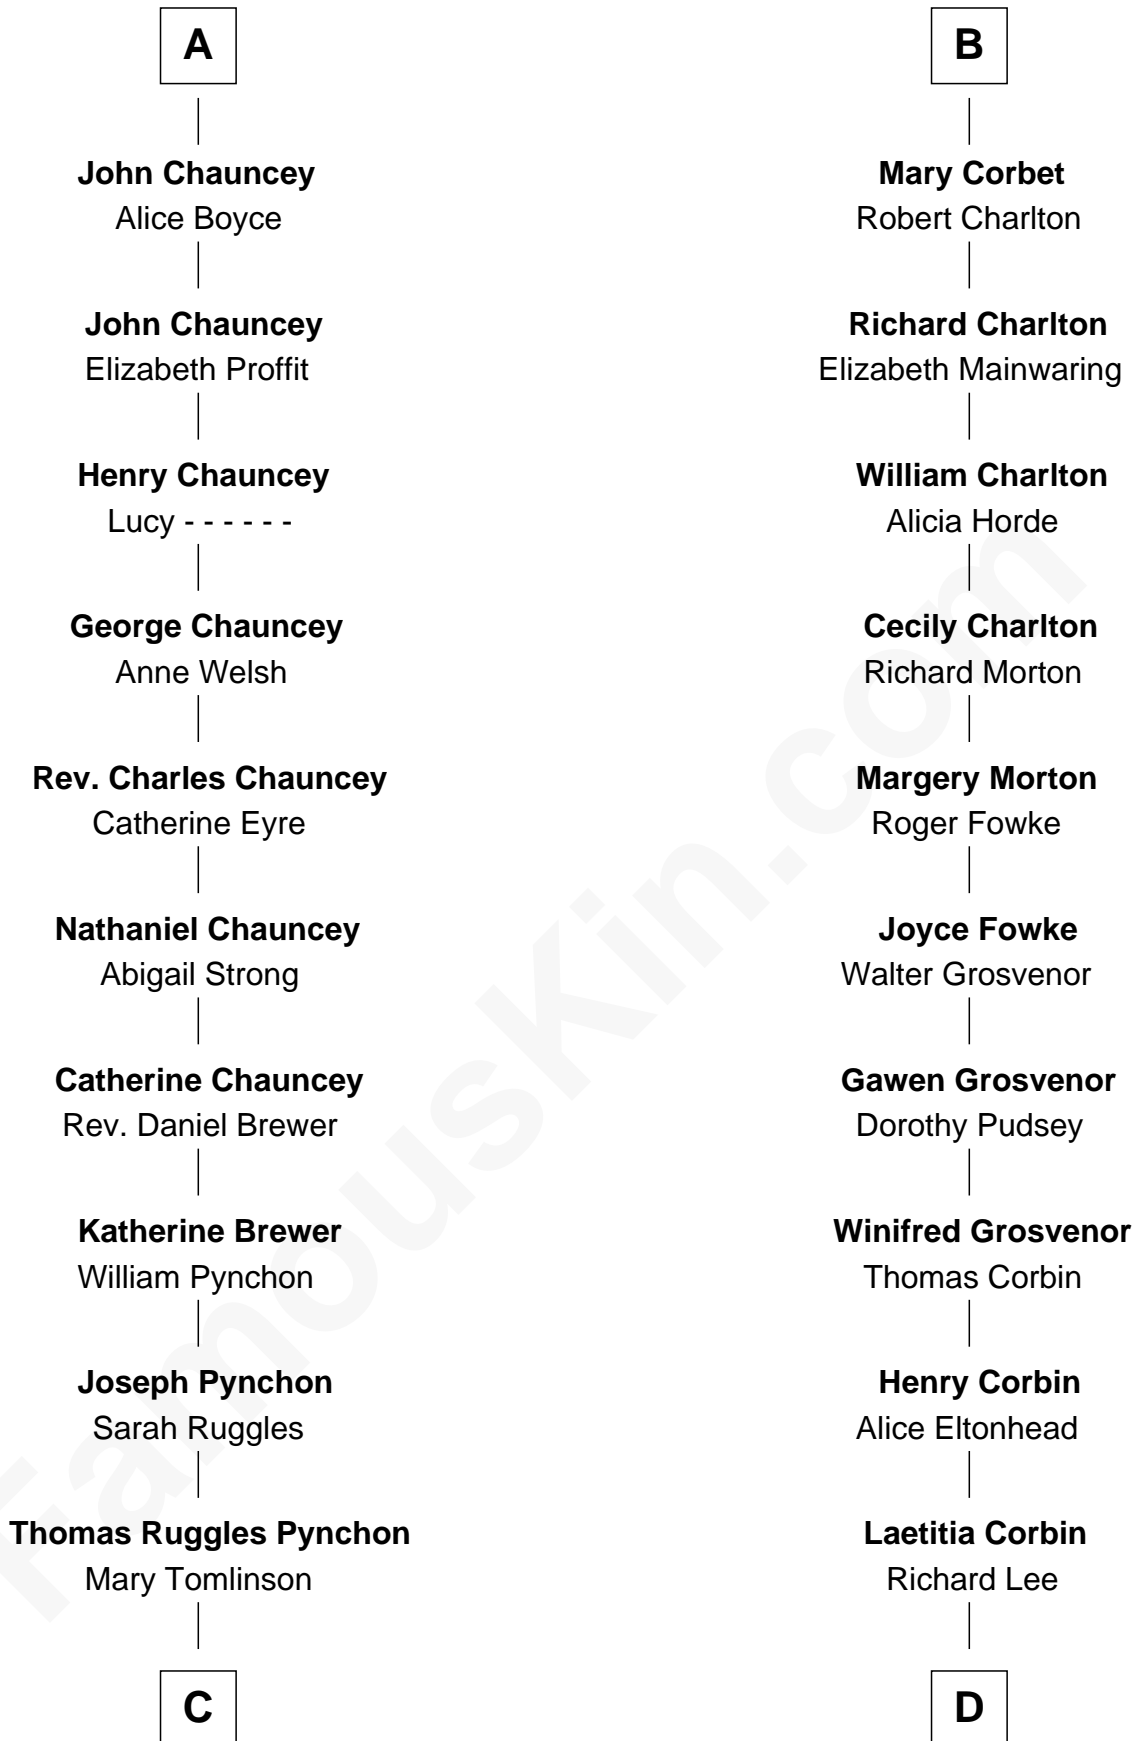

**FamousKin.com**  
**Relationship Chart of**  
**Thomas Pynchon**  
*American Novelist*

18th cousin 3 times removed of

**Richard Henry Lee**  
*Signer of the Declaration of Independence*

**C**

**William Henry Ruggles Pynchon**

Mary Murdock

**William Lyon Pynchon**

Annie Payne Cogswell

**William Henry Chichele Pynchon**

Carrie Susan Moyses

**Thomas Ruggles Pynchon**

Catherine Frances Bennett

**Thomas Pynchon**