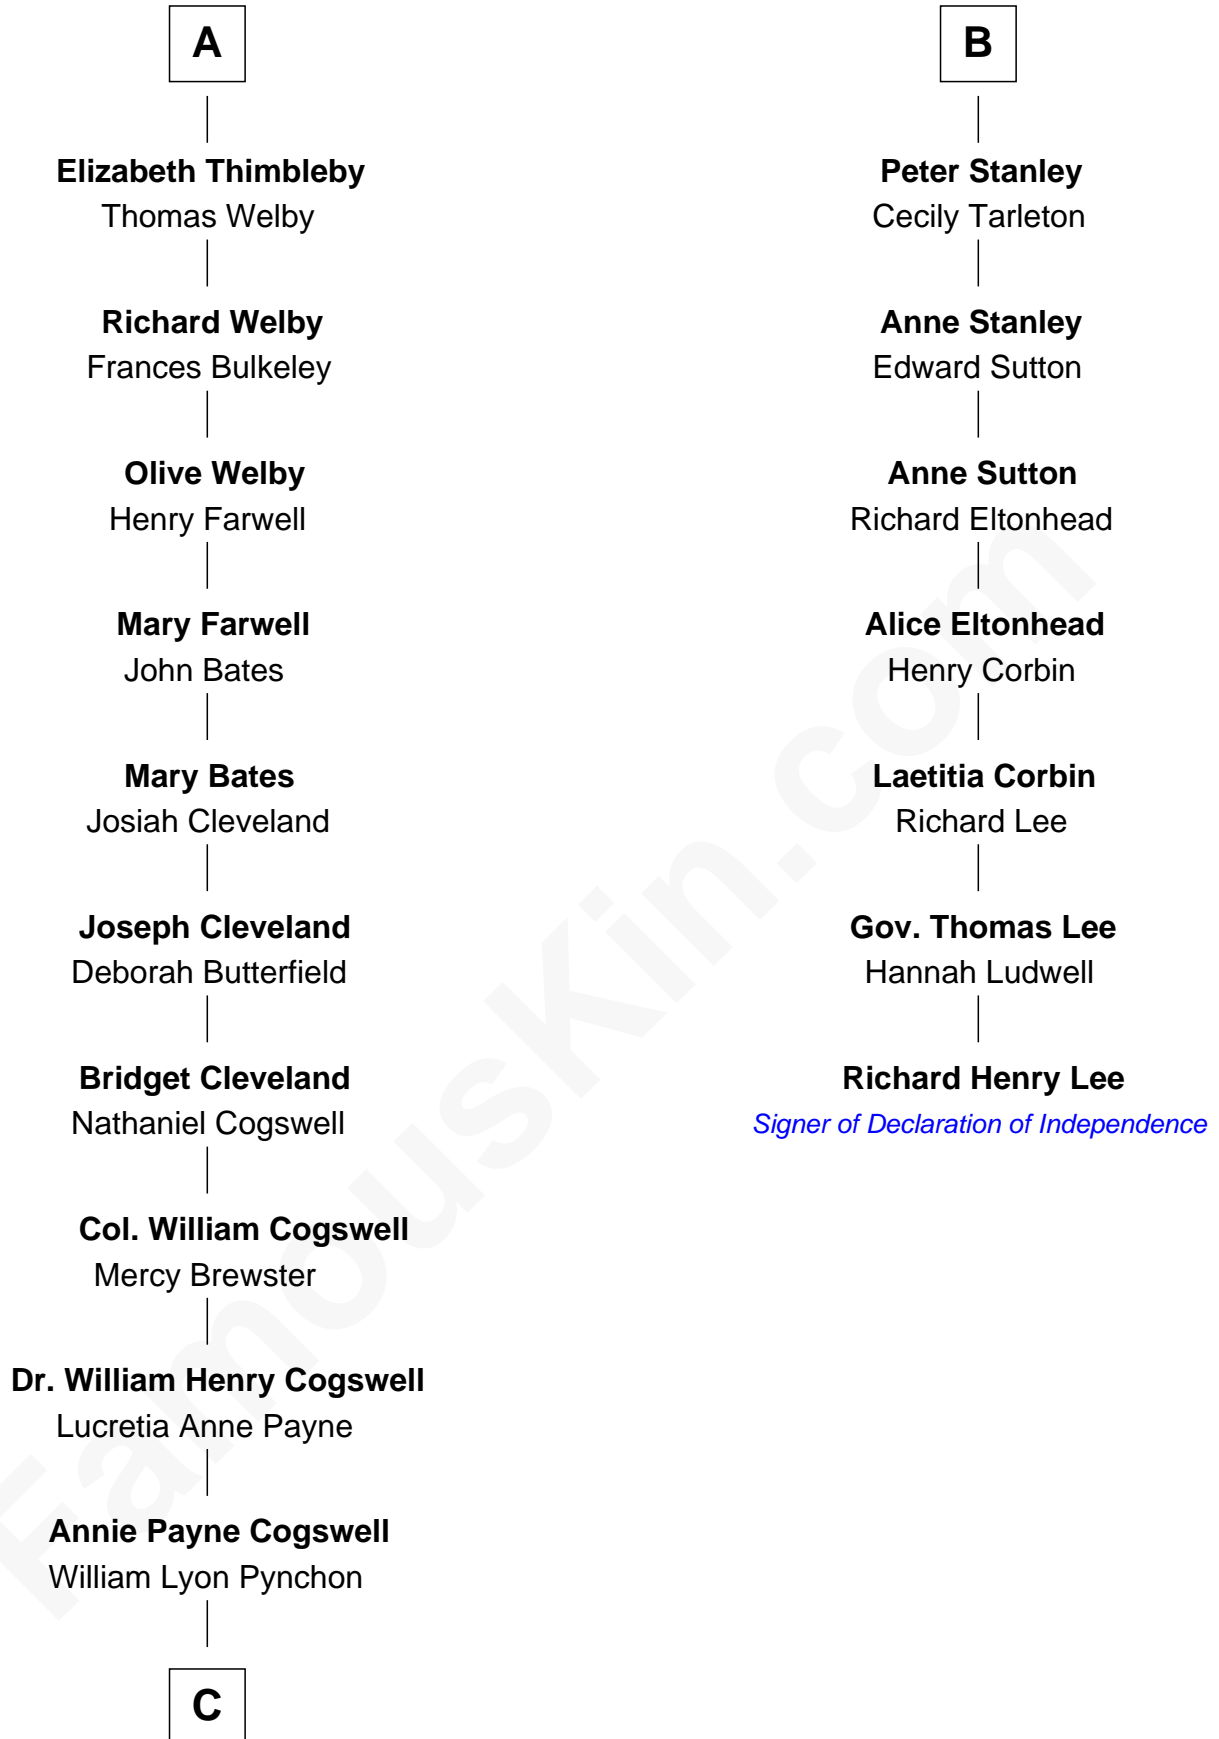

FamousKin.com
Relationship Chart of
Thomas Pynchon
American Novelist

13th cousin 6 times removed of

Richard Henry Lee
Signer of the Declaration of Independence

C

William Henry Chichele Pynchon

Carrie Susan Moyses

Thomas Ruggles Pynchon

Catherine Frances Bennett

Thomas Pynchon

Novelist

FamousKin.com