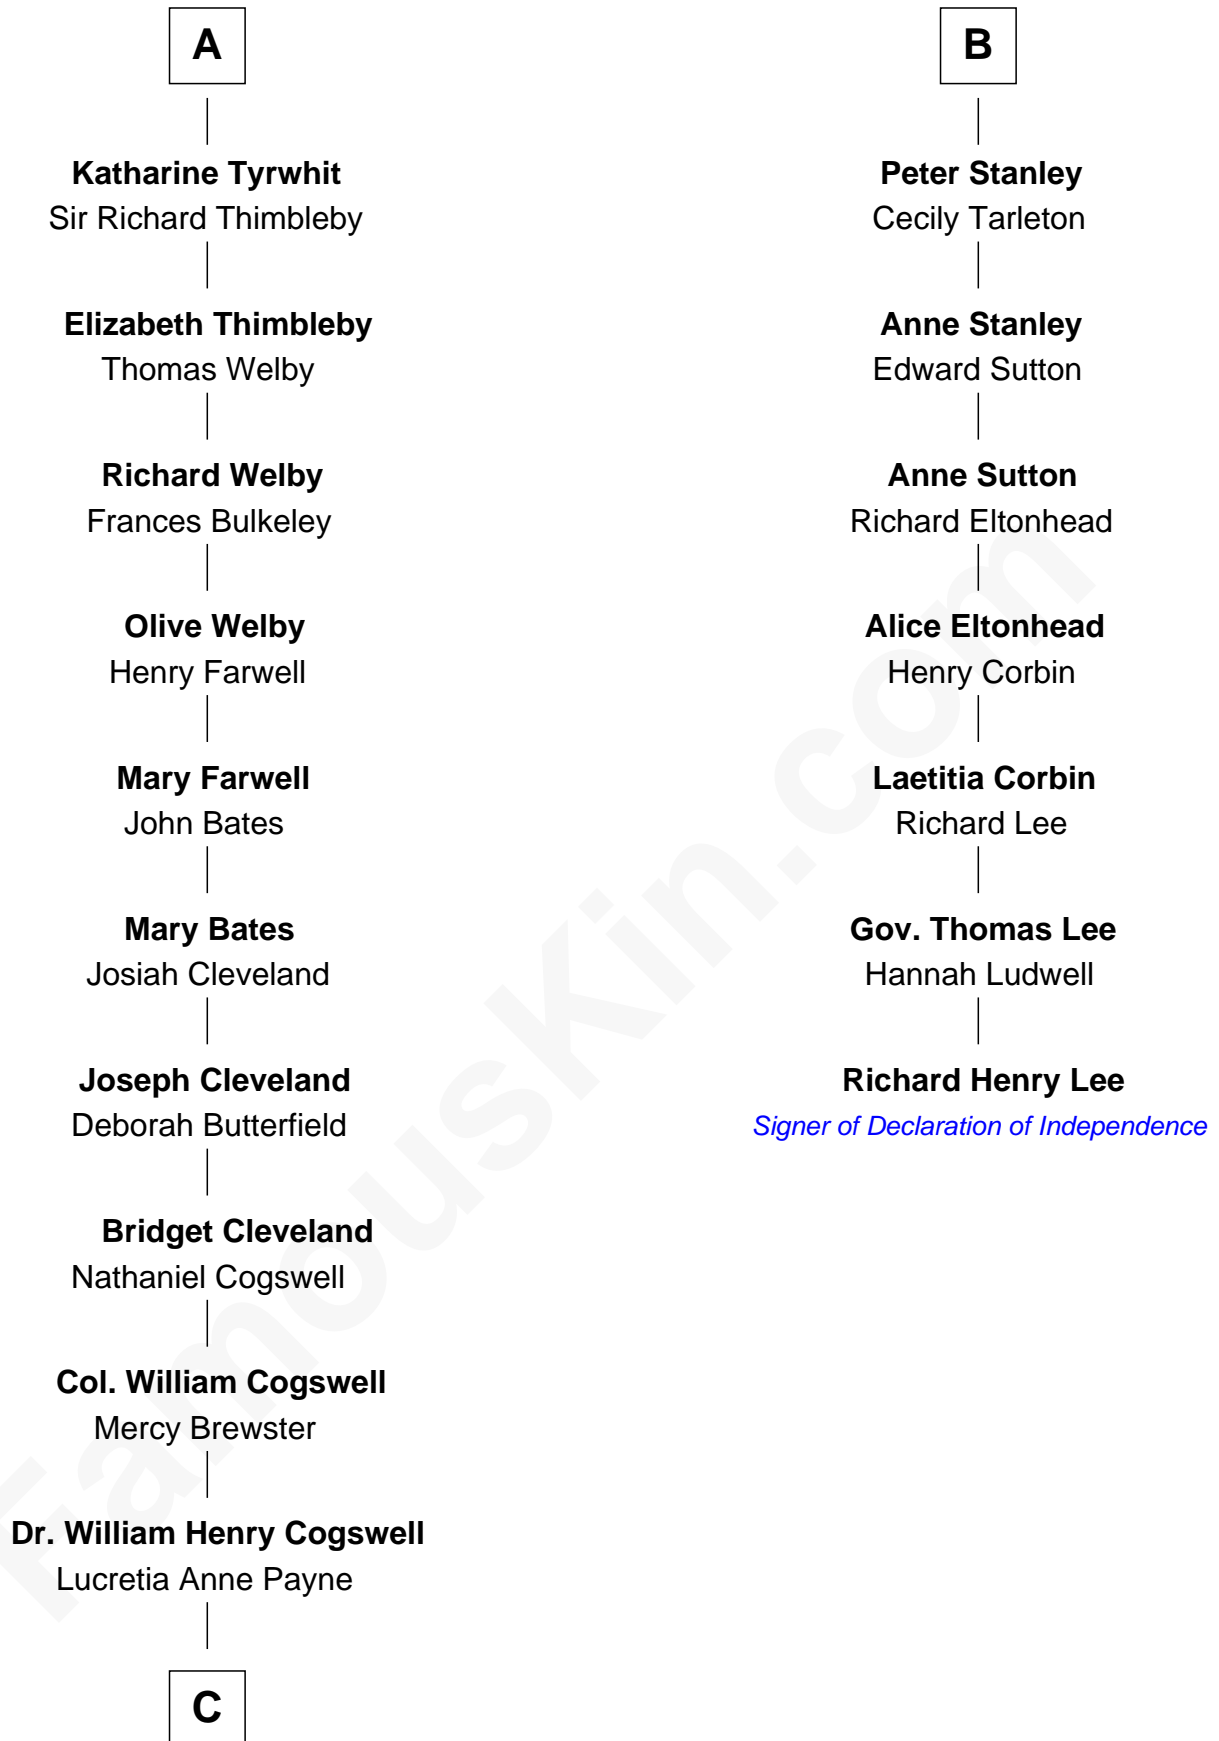

**FamousKin.com**  
**Relationship Chart of**  
**Thomas Pynchon**  
*American Novelist*

13th cousin 7 times removed of

**Richard Henry Lee**  
*Signer of the Declaration of Independence*

**C**

**Annie Payne Cogswell**

William Lyon Pynchon

**William Henry Chichele Pynchon**

Carrie Susan Moyses

**Thomas Ruggles Pynchon**

Catherine Frances Bennett

**Thomas Pynchon**

*Novelist*

FamousKin.com