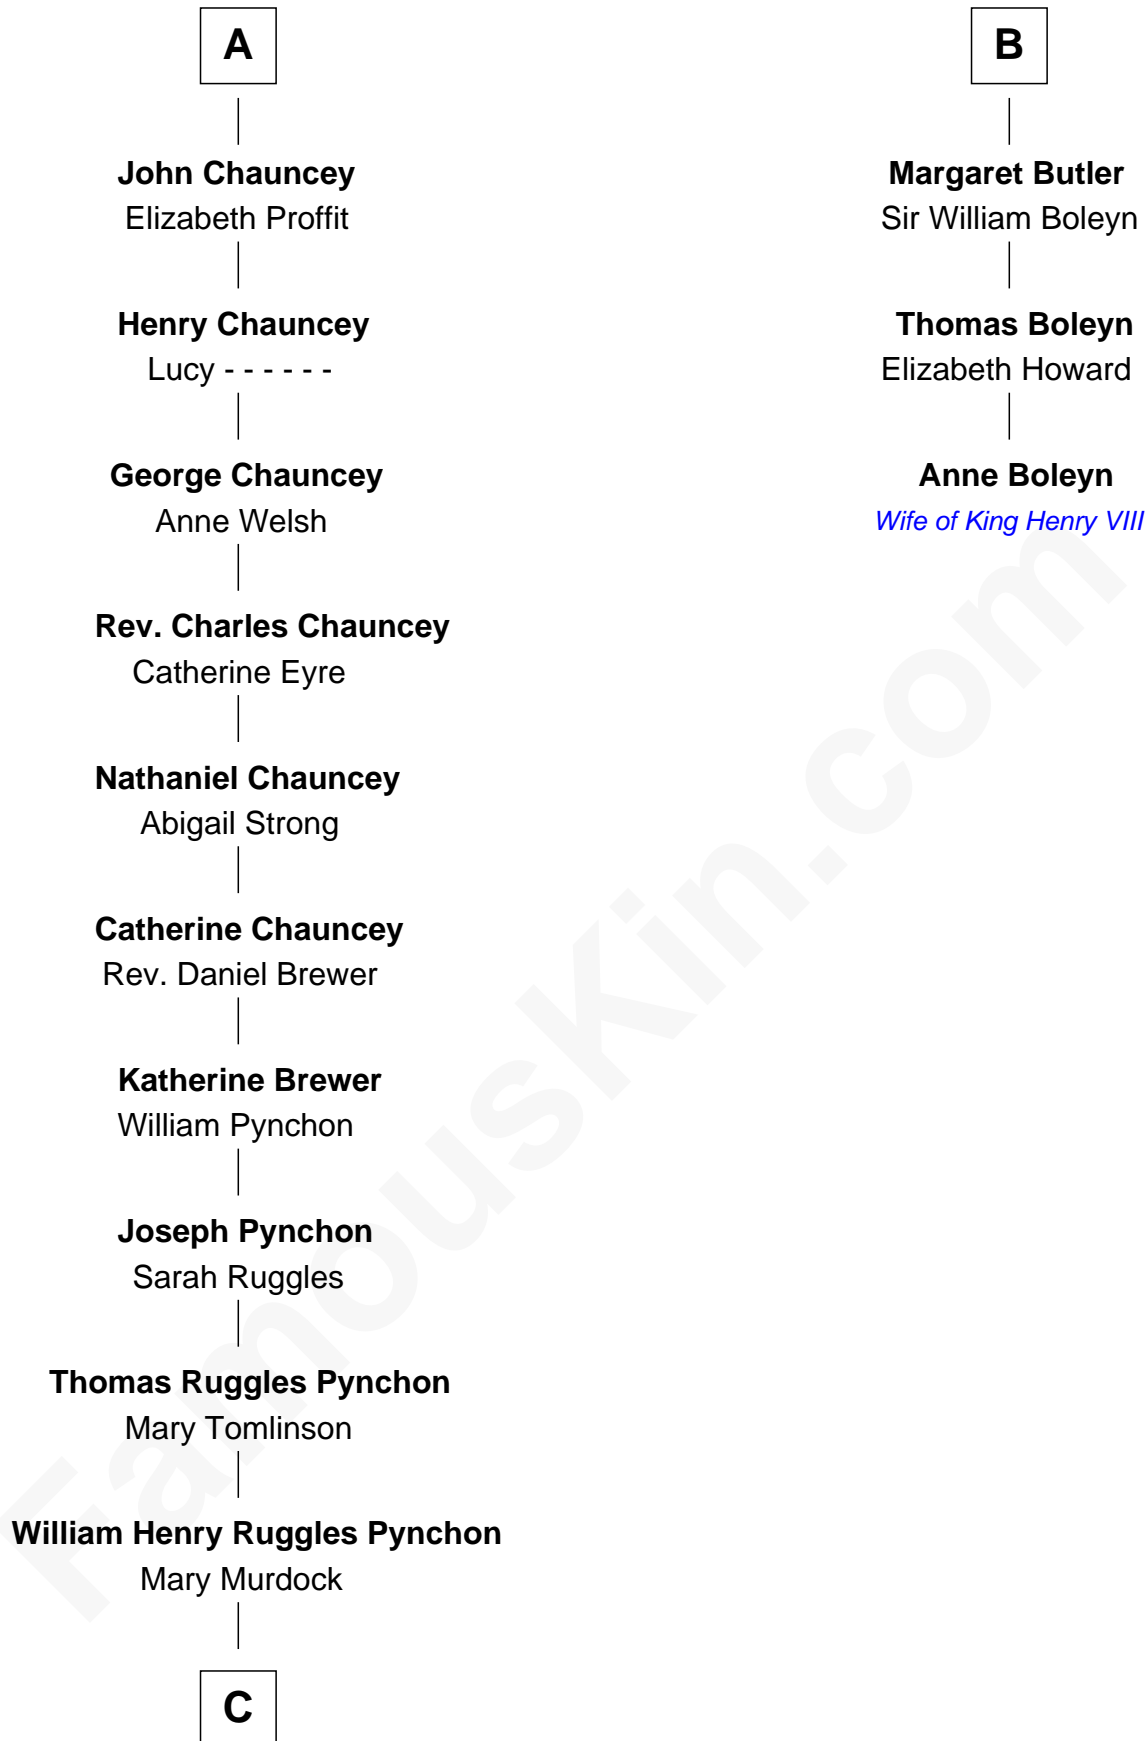

FamousKin.com
Relationship Chart of
Thomas Pynchon
American Novelist

9th cousin 11 times removed of

Anne Boleyn
2nd Wife of King Henry VIII

C

—
William Lyon Pynchon

Annie Payne Cogswell

—
William Henry Chichele Pynchon

Carrie Susan Moyses

—
Thomas Ruggles Pynchon

Catherine Frances Bennett

—
Thomas Pynchon

Novelist

FamousKin.com