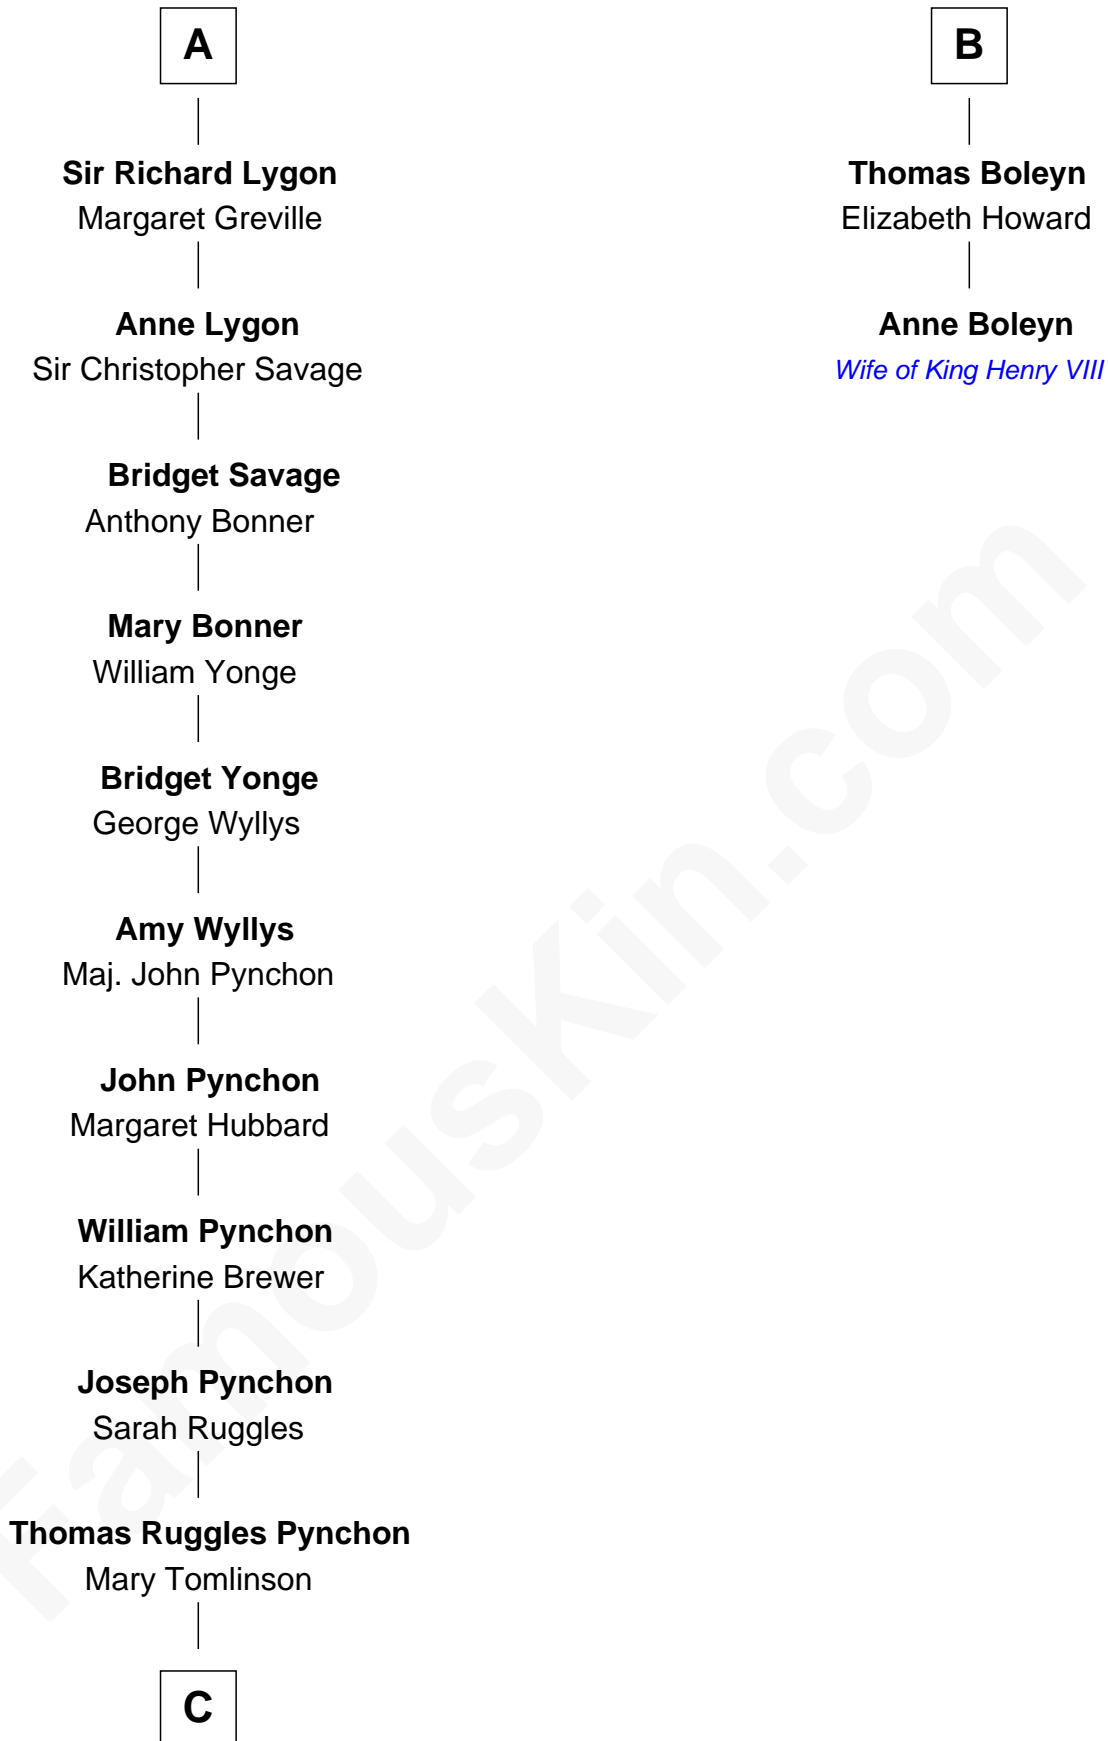

**FamousKin.com**  
**Relationship Chart of**  
**Thomas Pynchon**  
*American Novelist*

8th cousin 13 times removed of

**Anne Boleyn**  
*2nd Wife of King Henry VIII*

**C**

William Henry Ruggles Pynchon

Mary Murdock

William Lyon Pynchon

Annie Payne Cogswell

William Henry Chichele Pynchon

Carrie Susan Moyses

Thomas Ruggles Pynchon

Catherine Frances Bennett

Thomas Pynchon

*Novelist*