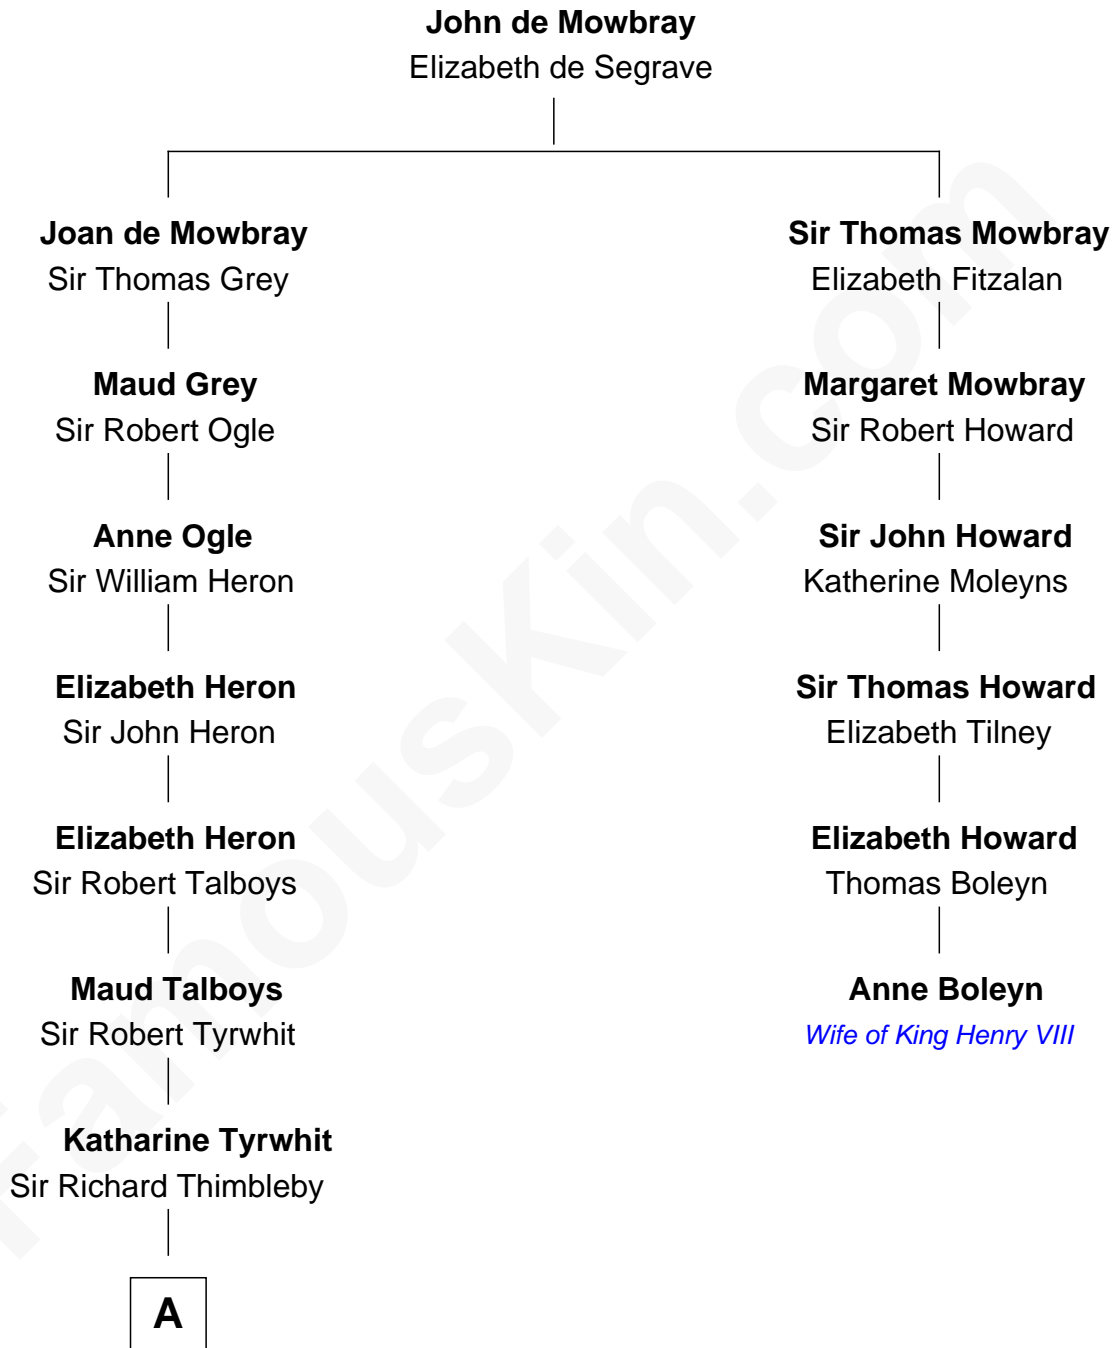

FamousKin.com
Relationship Chart of
Thomas Pynchon
American Novelist

5th cousin 14 times removed of

Anne Boleyn
2nd Wife of King Henry VIII

A

Elizabeth Thimbleby

Thomas Welby

Richard Welby

Frances Bulkeley

Olive Welby

Henry Farwell

Mary Farwell

John Bates

Mary Bates

Josiah Cleveland

Joseph Cleveland

Deborah Butterfield