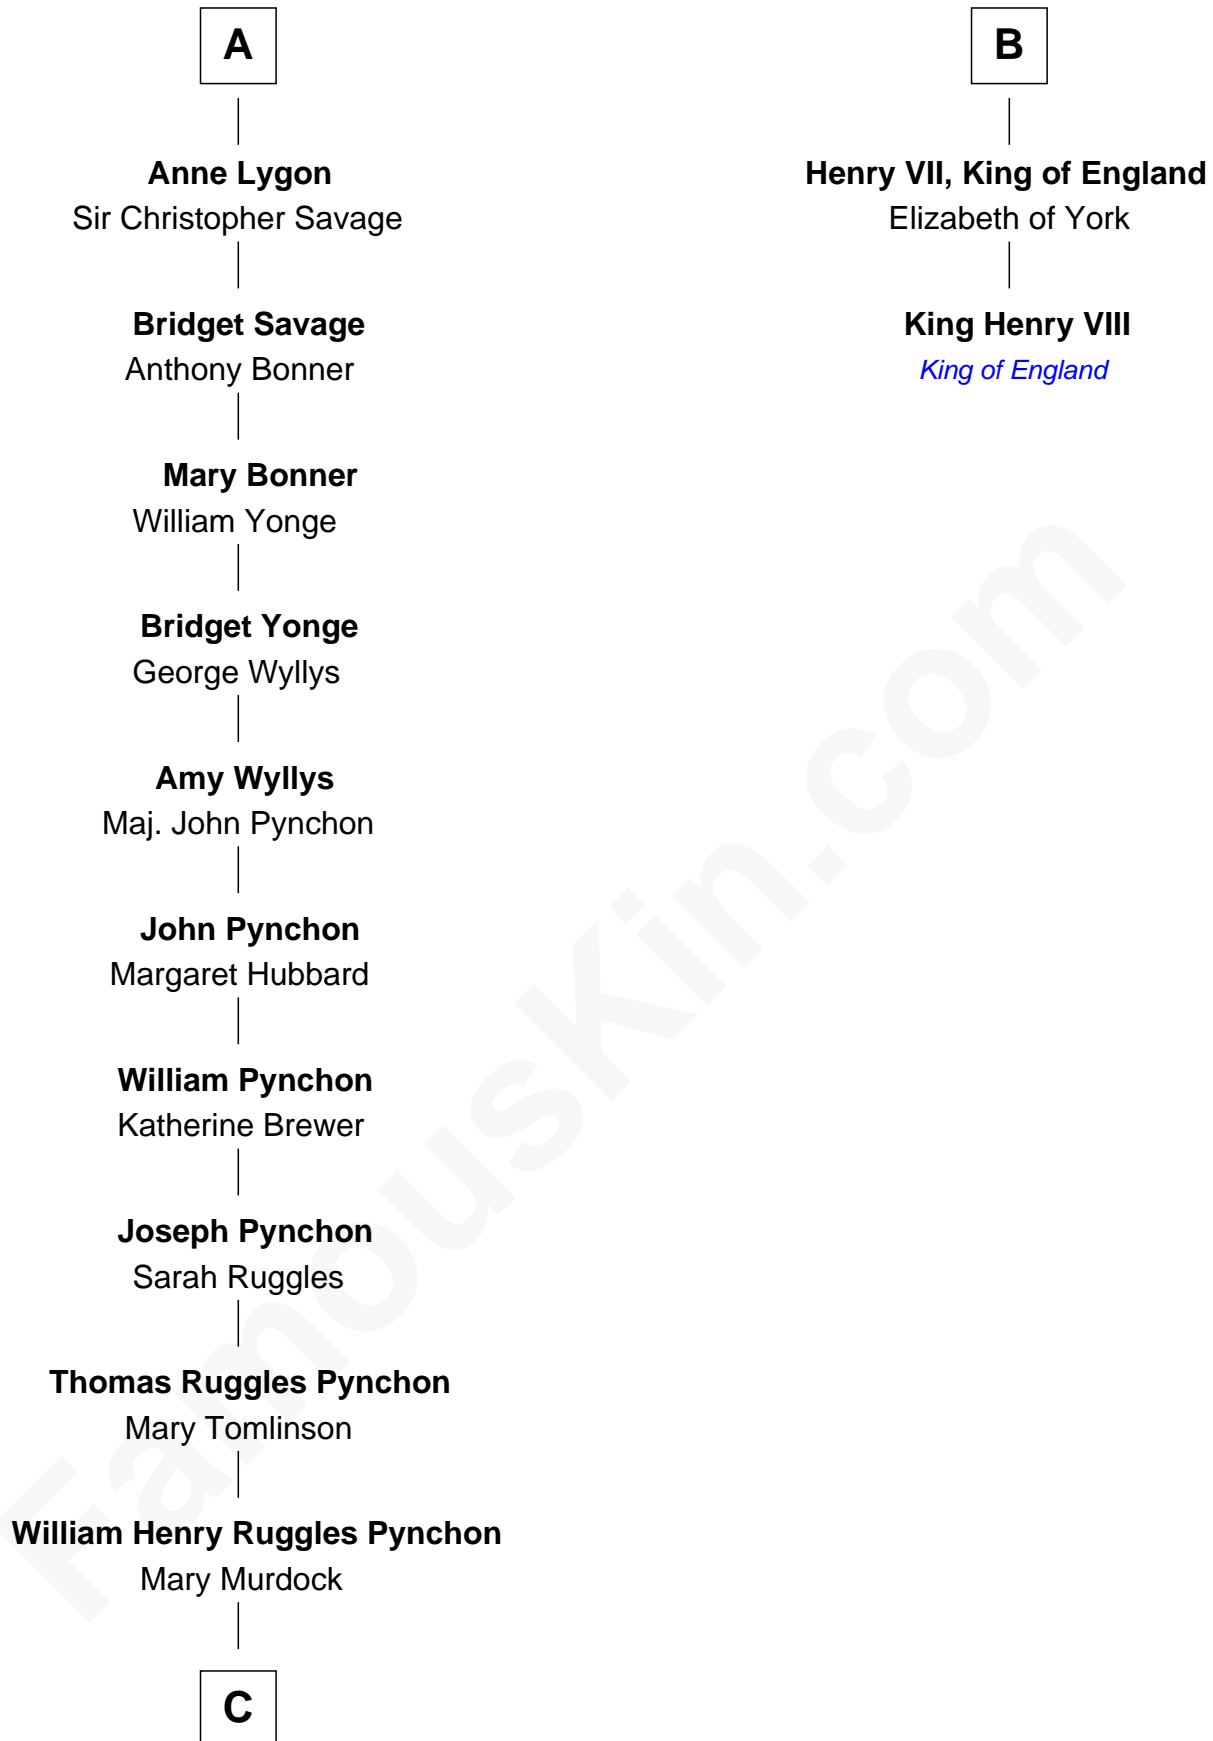

**FamousKin.com**  
**Relationship Chart of**  
**Thomas Pynchon**  
*American Novelist*

8th cousin 12 times removed of

**King Henry VIII**  
*King of England*

**C**

—  
**William Lyon Pynchon**

Annie Payne Cogswell

—  
**William Henry Chichele Pynchon**

Carrie Susan Moyses

—  
**Thomas Ruggles Pynchon**

Catherine Frances Bennett

—  
**Thomas Pynchon**

*Novelist*

FamousKin.com