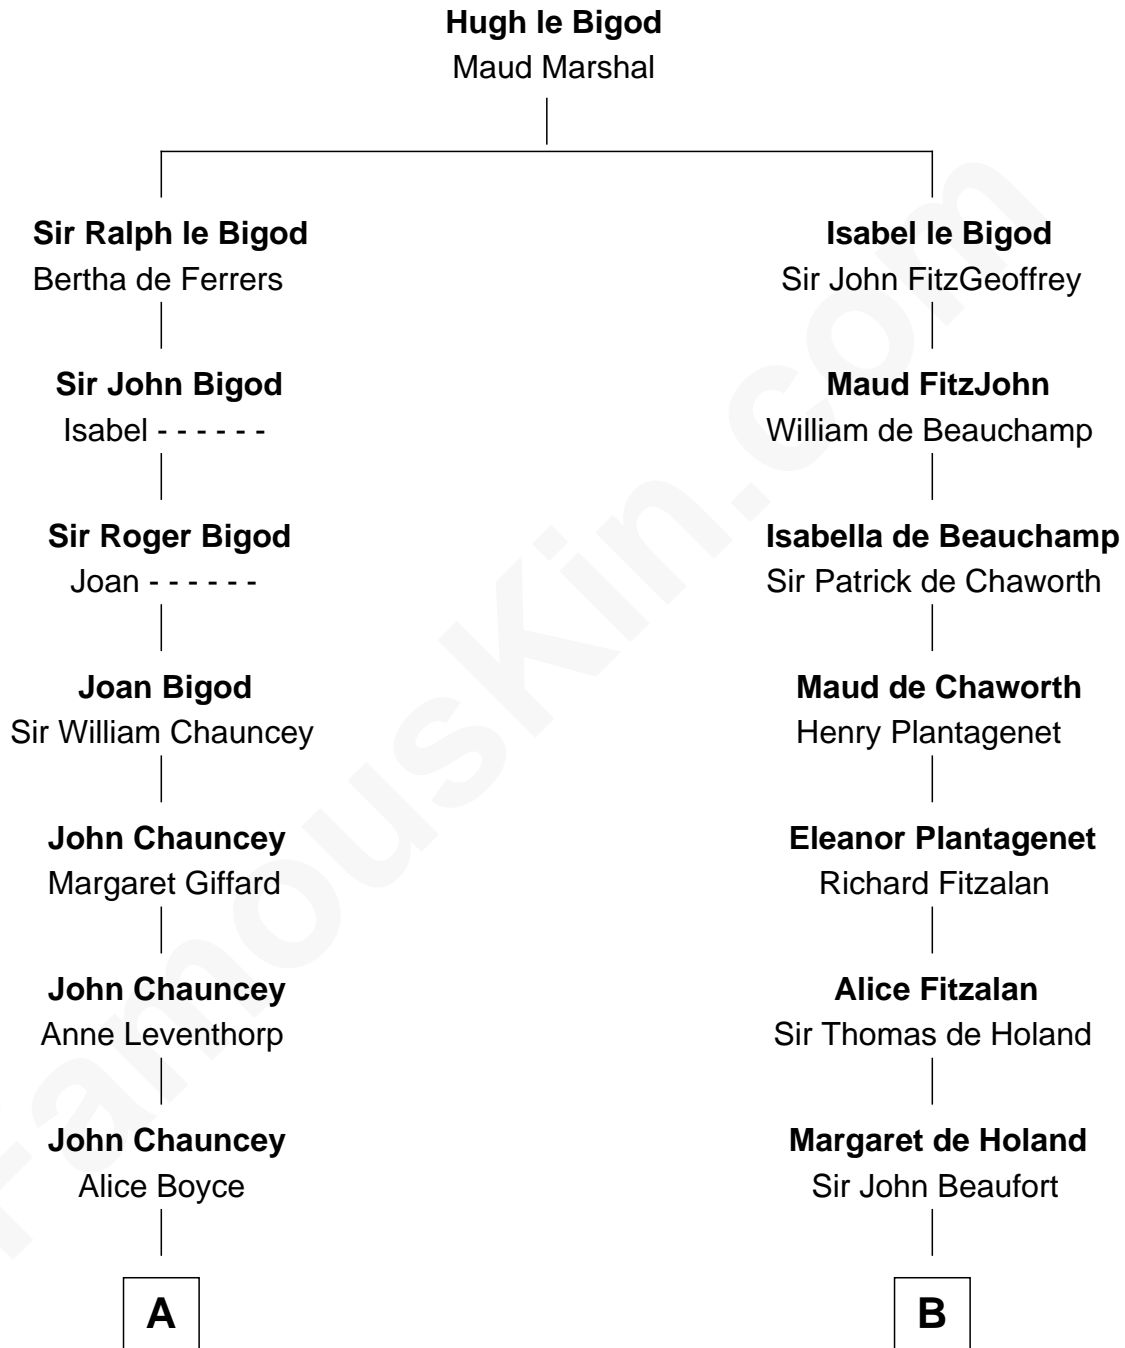

**FamousKin.com**  
**Relationship Chart of**  
**Thomas Pynchon**  
*American Novelist*

**10th cousin 10 times removed of**  
**King Henry VIII**  
*King of England*

**C**

—  
**William Lyon Pynchon**

Annie Payne Cogswell

—  
**William Henry Chichele Pynchon**

Carrie Susan Moyses

—  
**Thomas Ruggles Pynchon**

Catherine Frances Bennett

—  
**Thomas Pynchon**

*Novelist*

FamousKin.com