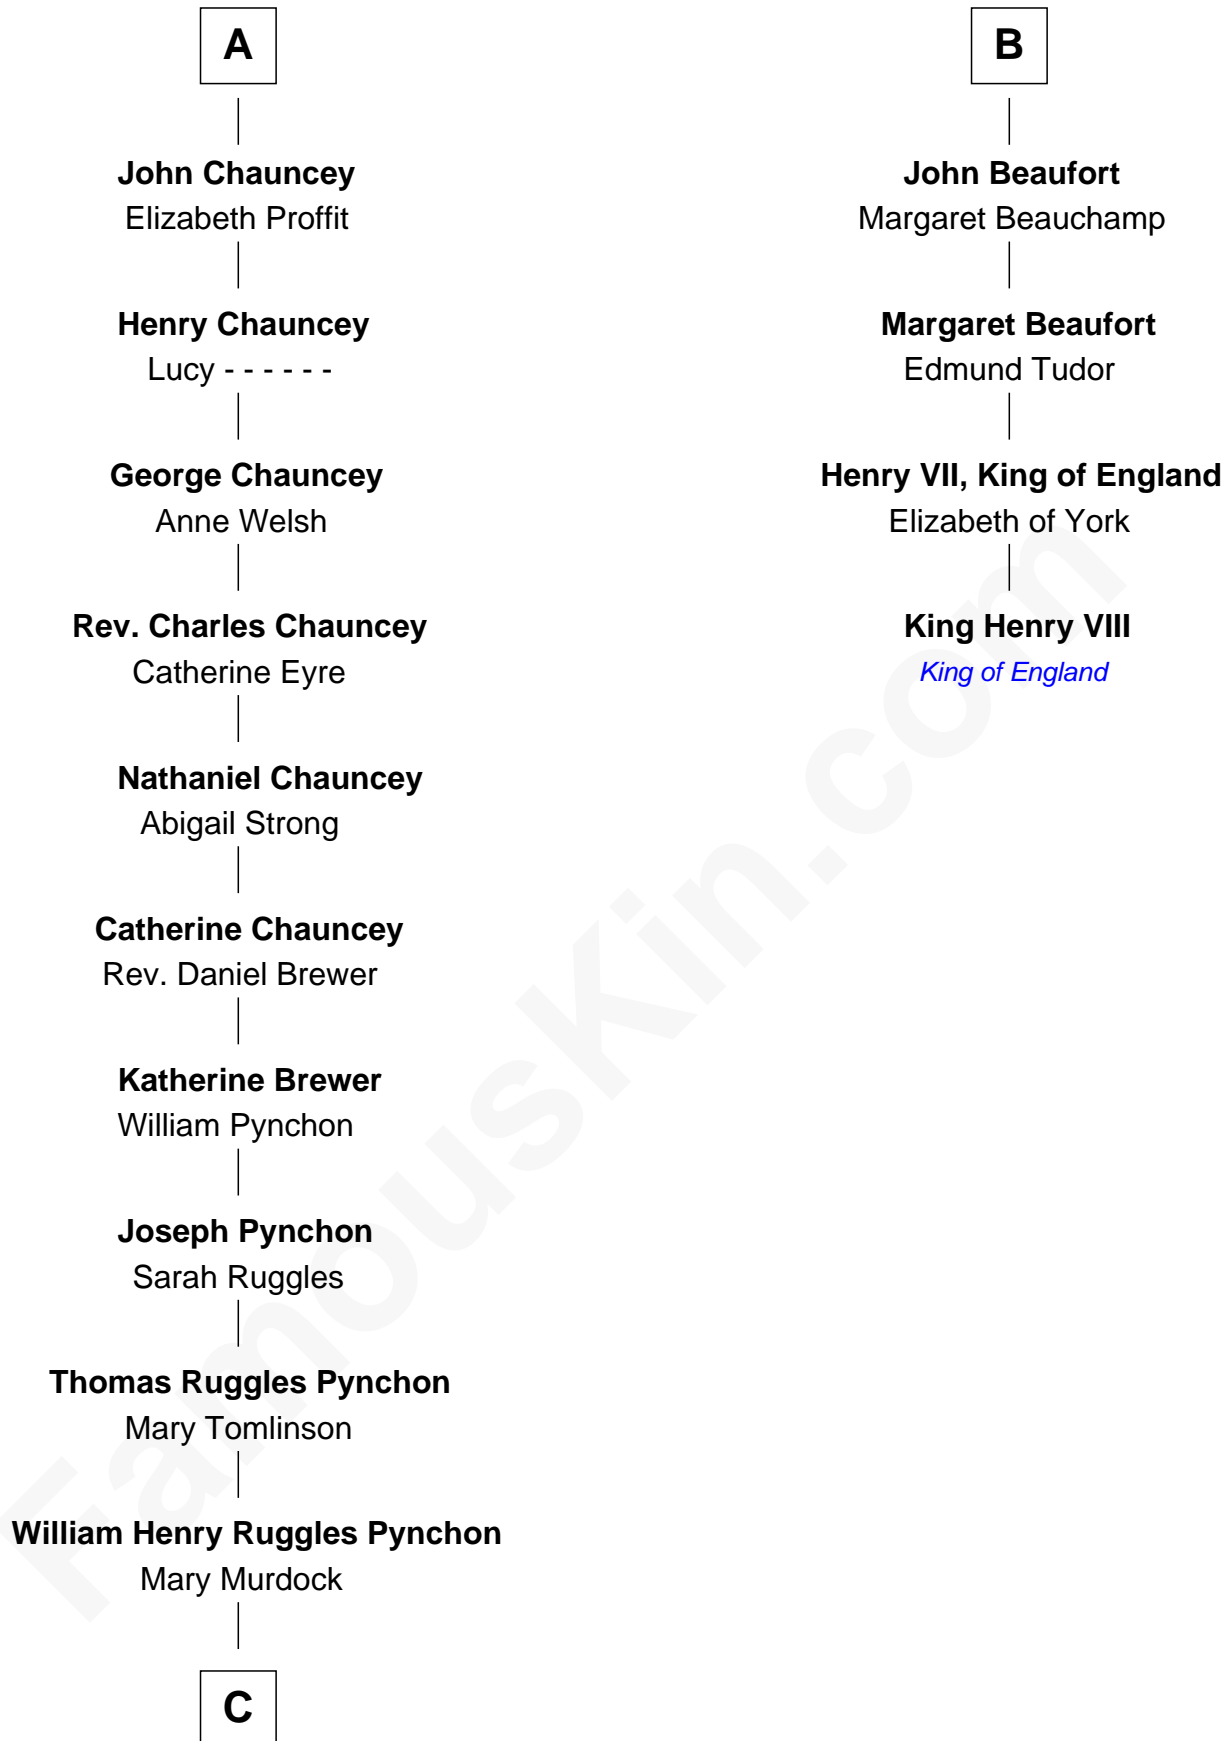

**FamousKin.com**  
**Relationship Chart of**  
**Thomas Pynchon**  
*American Novelist*

**10th cousin 10 times removed of**  
**King Henry VIII**  
*King of England*

**C**

—  
**William Lyon Pynchon**

Annie Payne Cogswell

—  
**William Henry Chichele Pynchon**

Carrie Susan Moyses

—  
**Thomas Ruggles Pynchon**

Catherine Frances Bennett

—  
**Thomas Pynchon**

*Novelist*

FamousKin.com