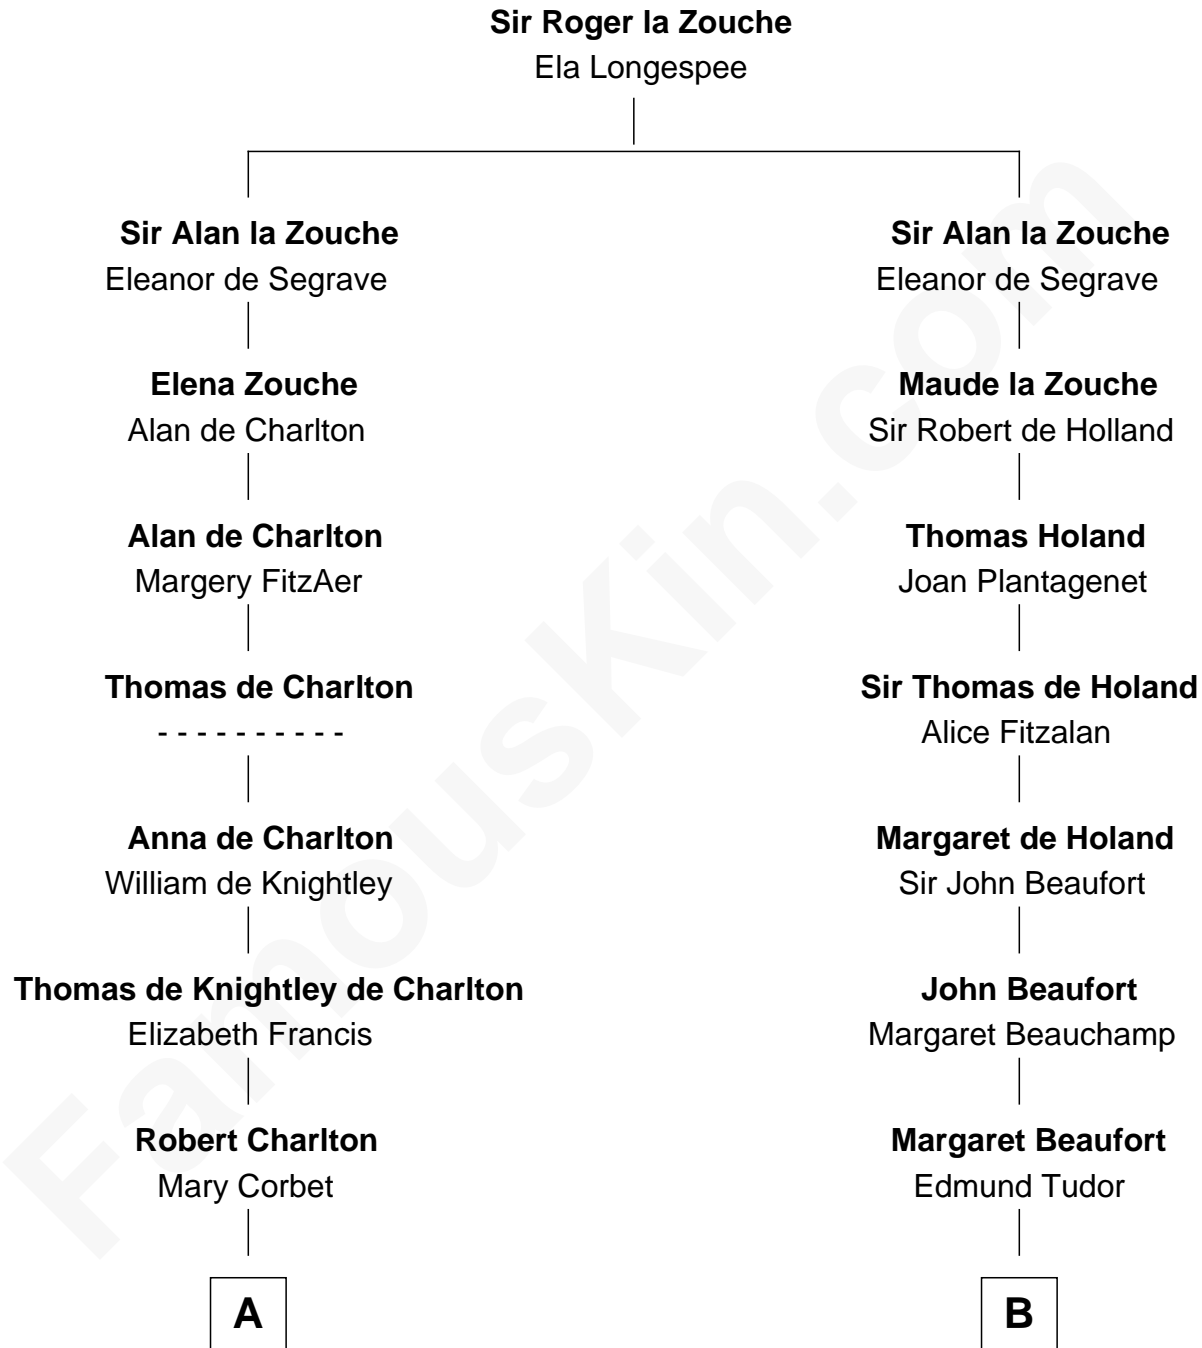

FamousKin.com
Relationship Chart of
Thomas Pynchon
American Novelist

8th cousin 13 times removed of

King Henry VIII
King of England

C

William Henry Ruggles Pynchon

Mary Murdock

William Lyon Pynchon

Annie Payne Cogswell