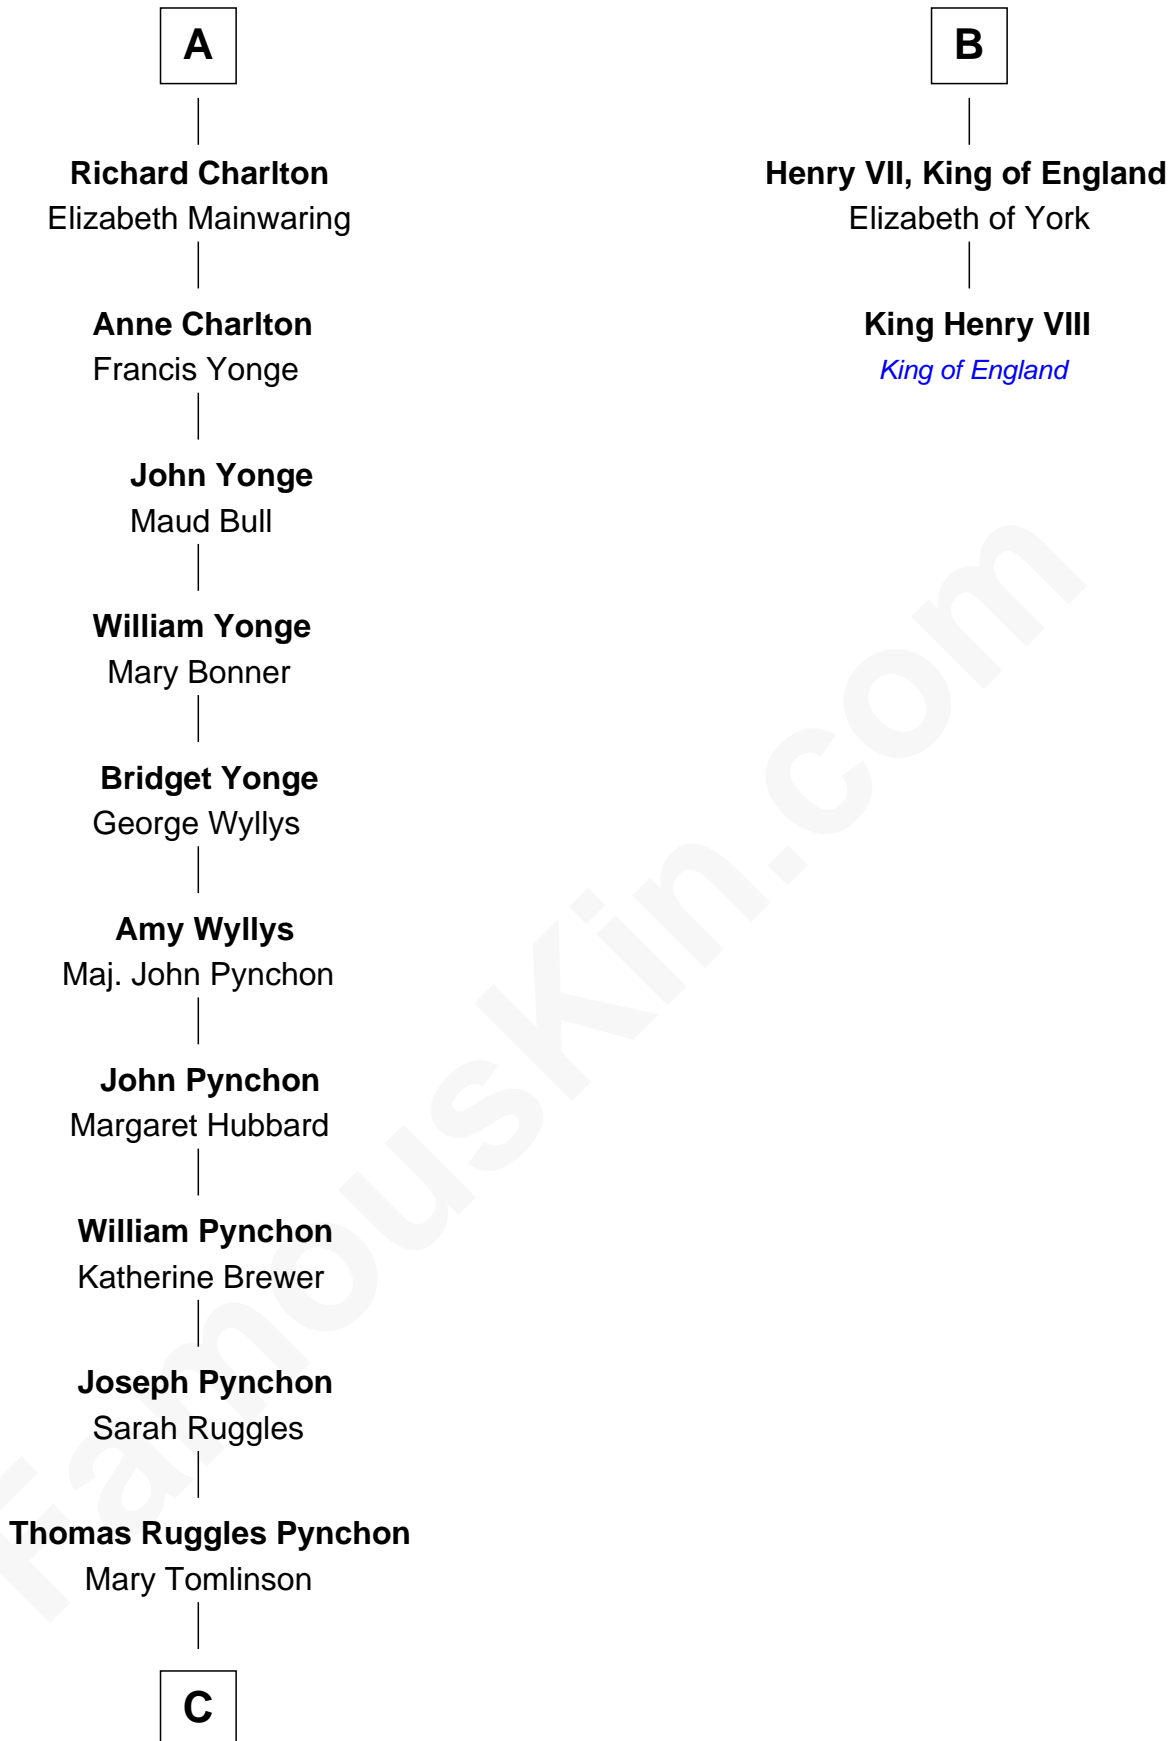

FamousKin.com
Relationship Chart of
Thomas Pynchon
American Novelist

8th cousin 13 times removed of

King Henry VIII
King of England

C

William Henry Ruggles Pynchon

Mary Murdock

William Lyon Pynchon

Annie Payne Cogswell