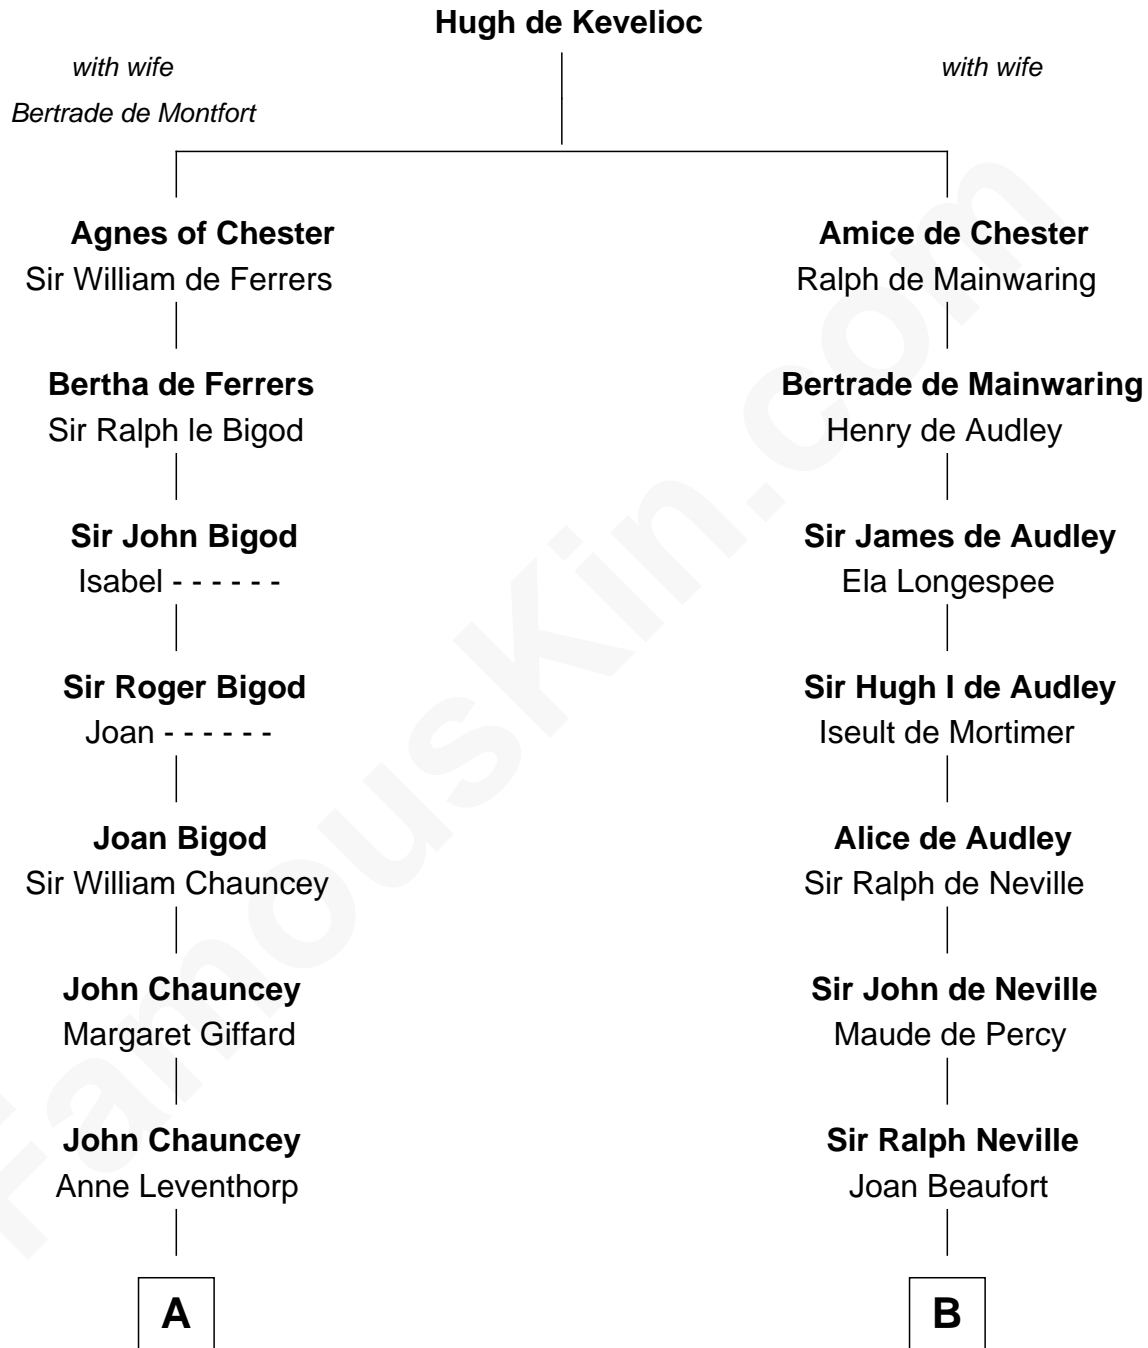

FamousKin.com
Relationship Chart of
Thomas Pynchon
American Novelist

10th cousin 11 times removed of
King Henry VIII
King of England

C

William Henry Ruggles Pynchon

Mary Murdock

William Lyon Pynchon

Annie Payne Cogswell

William Henry Chichele Pynchon

Carrie Susan Moyses

Thomas Ruggles Pynchon

Catherine Frances Bennett

Thomas Pynchon

Novelist

FamousKin.com