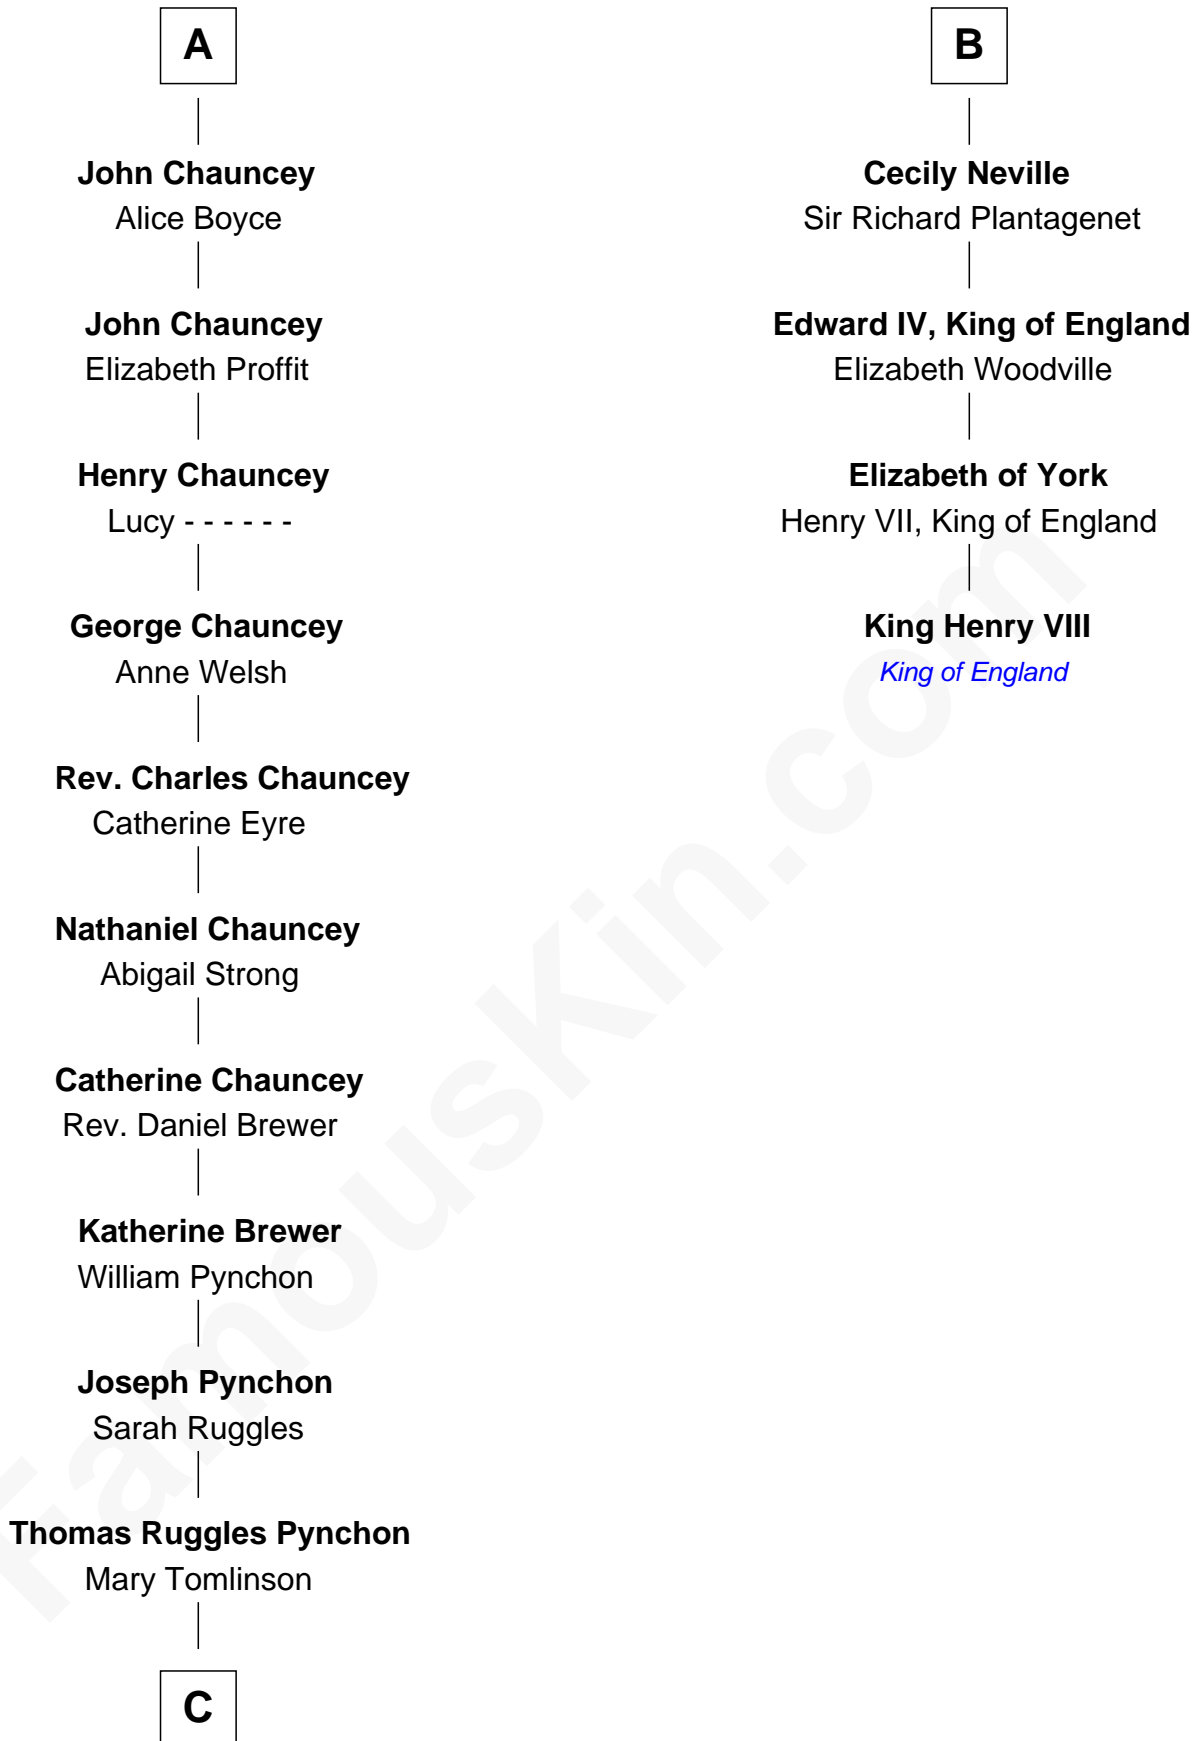

FamousKin.com
Relationship Chart of
Thomas Pynchon
American Novelist

10th cousin 11 times removed of
King Henry VIII
King of England

C

William Henry Ruggles Pynchon

Mary Murdock

William Lyon Pynchon

Annie Payne Cogswell

William Henry Chichele Pynchon

Carrie Susan Moyses

Thomas Ruggles Pynchon

Catherine Frances Bennett

Thomas Pynchon

Novelist

FamousKin.com