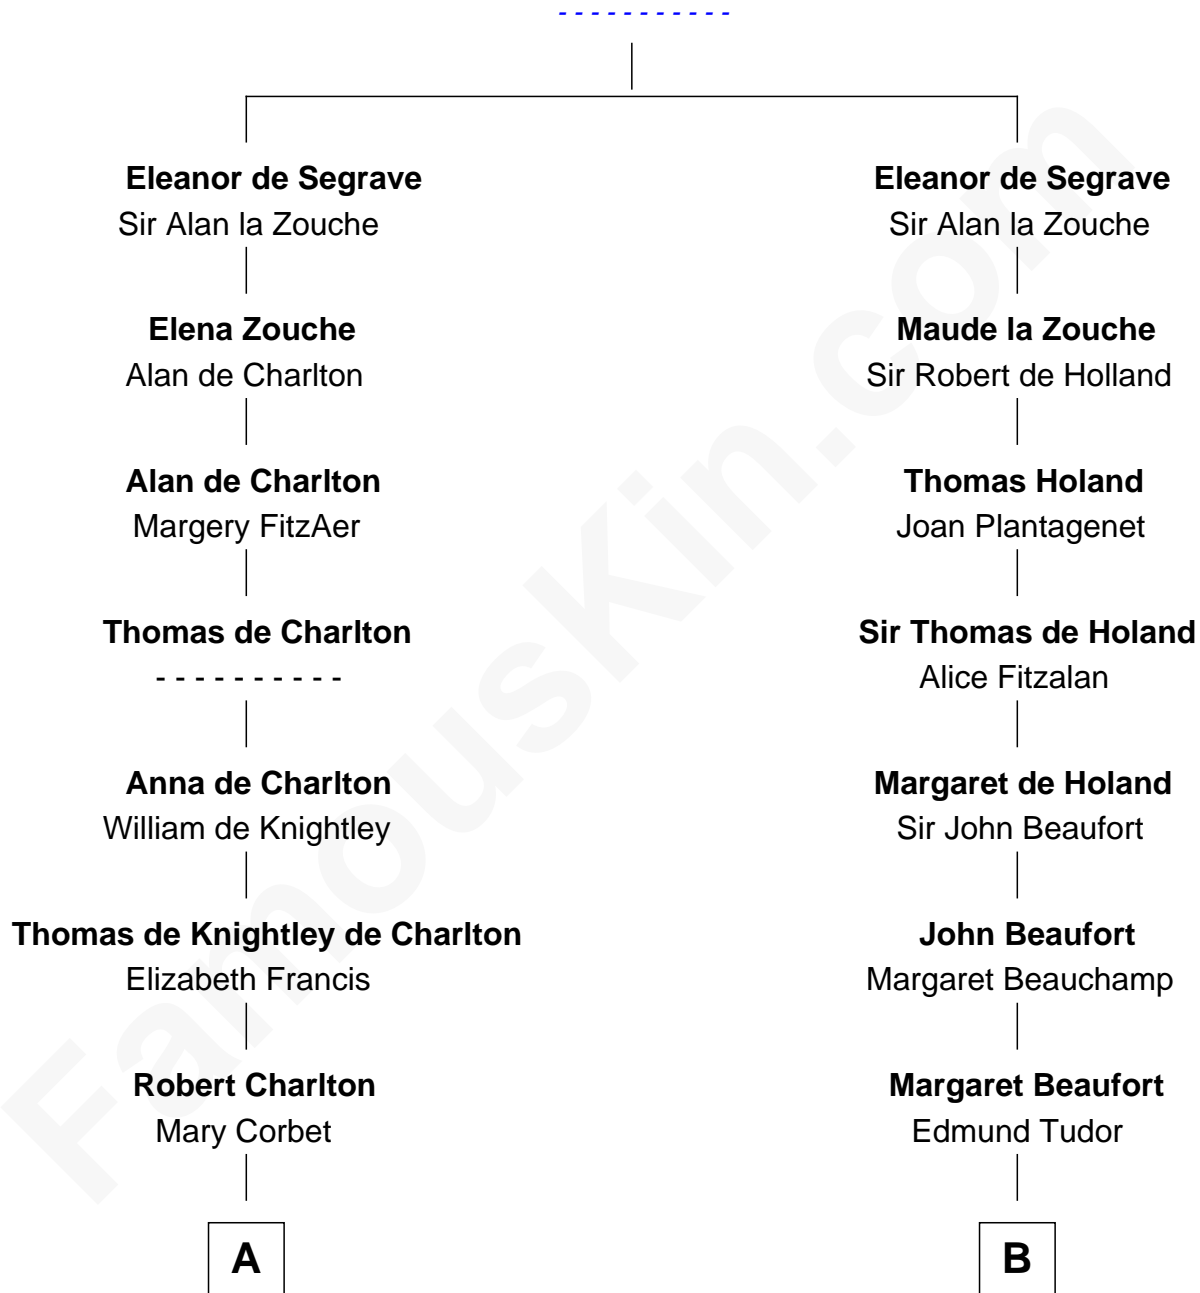

FamousKin.com
Relationship Chart of
Thomas Pynchon
American Novelist

8th cousin 13 times removed of
King Henry VIII
King of England

Nicholas de Segrave

C

William Henry Ruggles Pynchon

Mary Murdock

William Lyon Pynchon

Annie Payne Cogswell

William Henry Chichele Pynchon

Carrie Susan Moyses

Thomas Ruggles Pynchon

Catherine Frances Bennett

Thomas Pynchon

Novelist

FamousKin.com