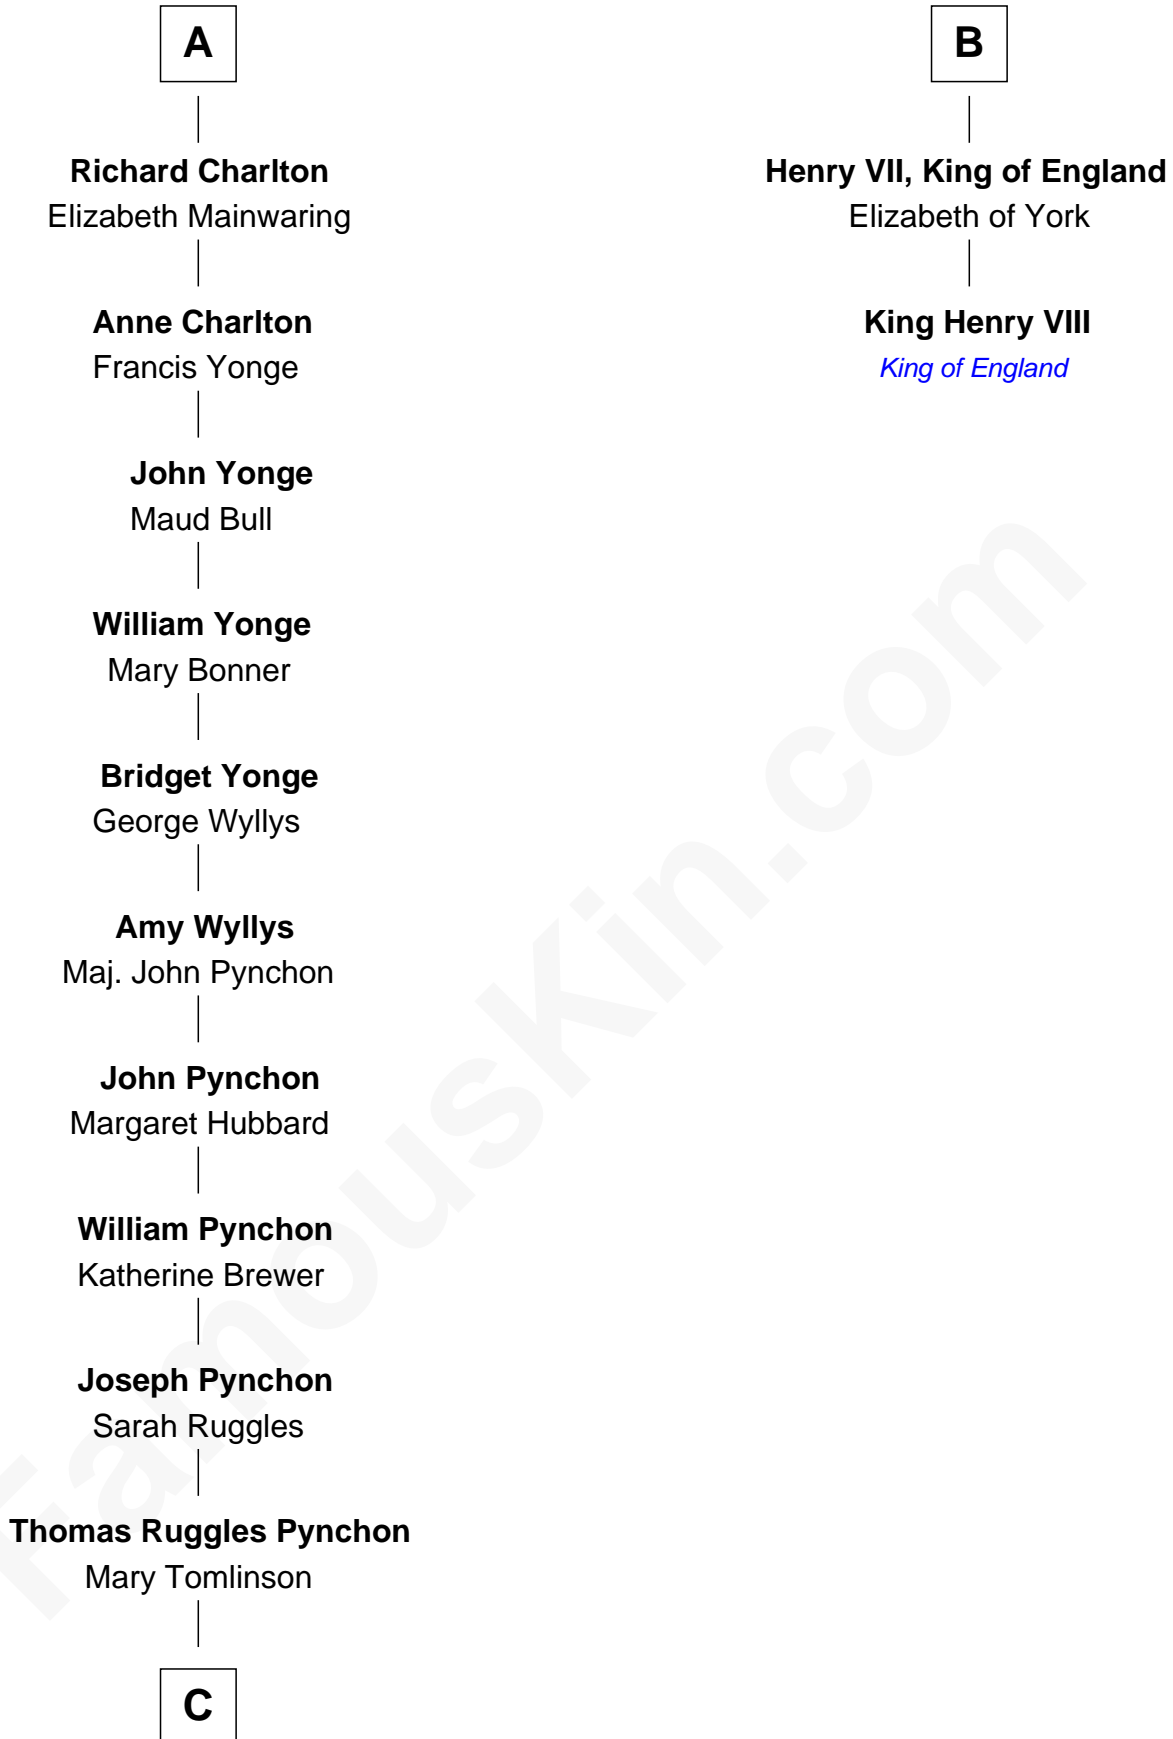

FamousKin.com
Relationship Chart of
Thomas Pynchon
American Novelist

8th cousin 13 times removed of
King Henry VIII
King of England

Nicholas de Segrave

C

William Henry Ruggles Pynchon

Mary Murdock

William Lyon Pynchon

Annie Payne Cogswell

William Henry Chichele Pynchon

Carrie Susan Moyses

Thomas Ruggles Pynchon

Catherine Frances Bennett

Thomas Pynchon

Novelist

FamousKin.com