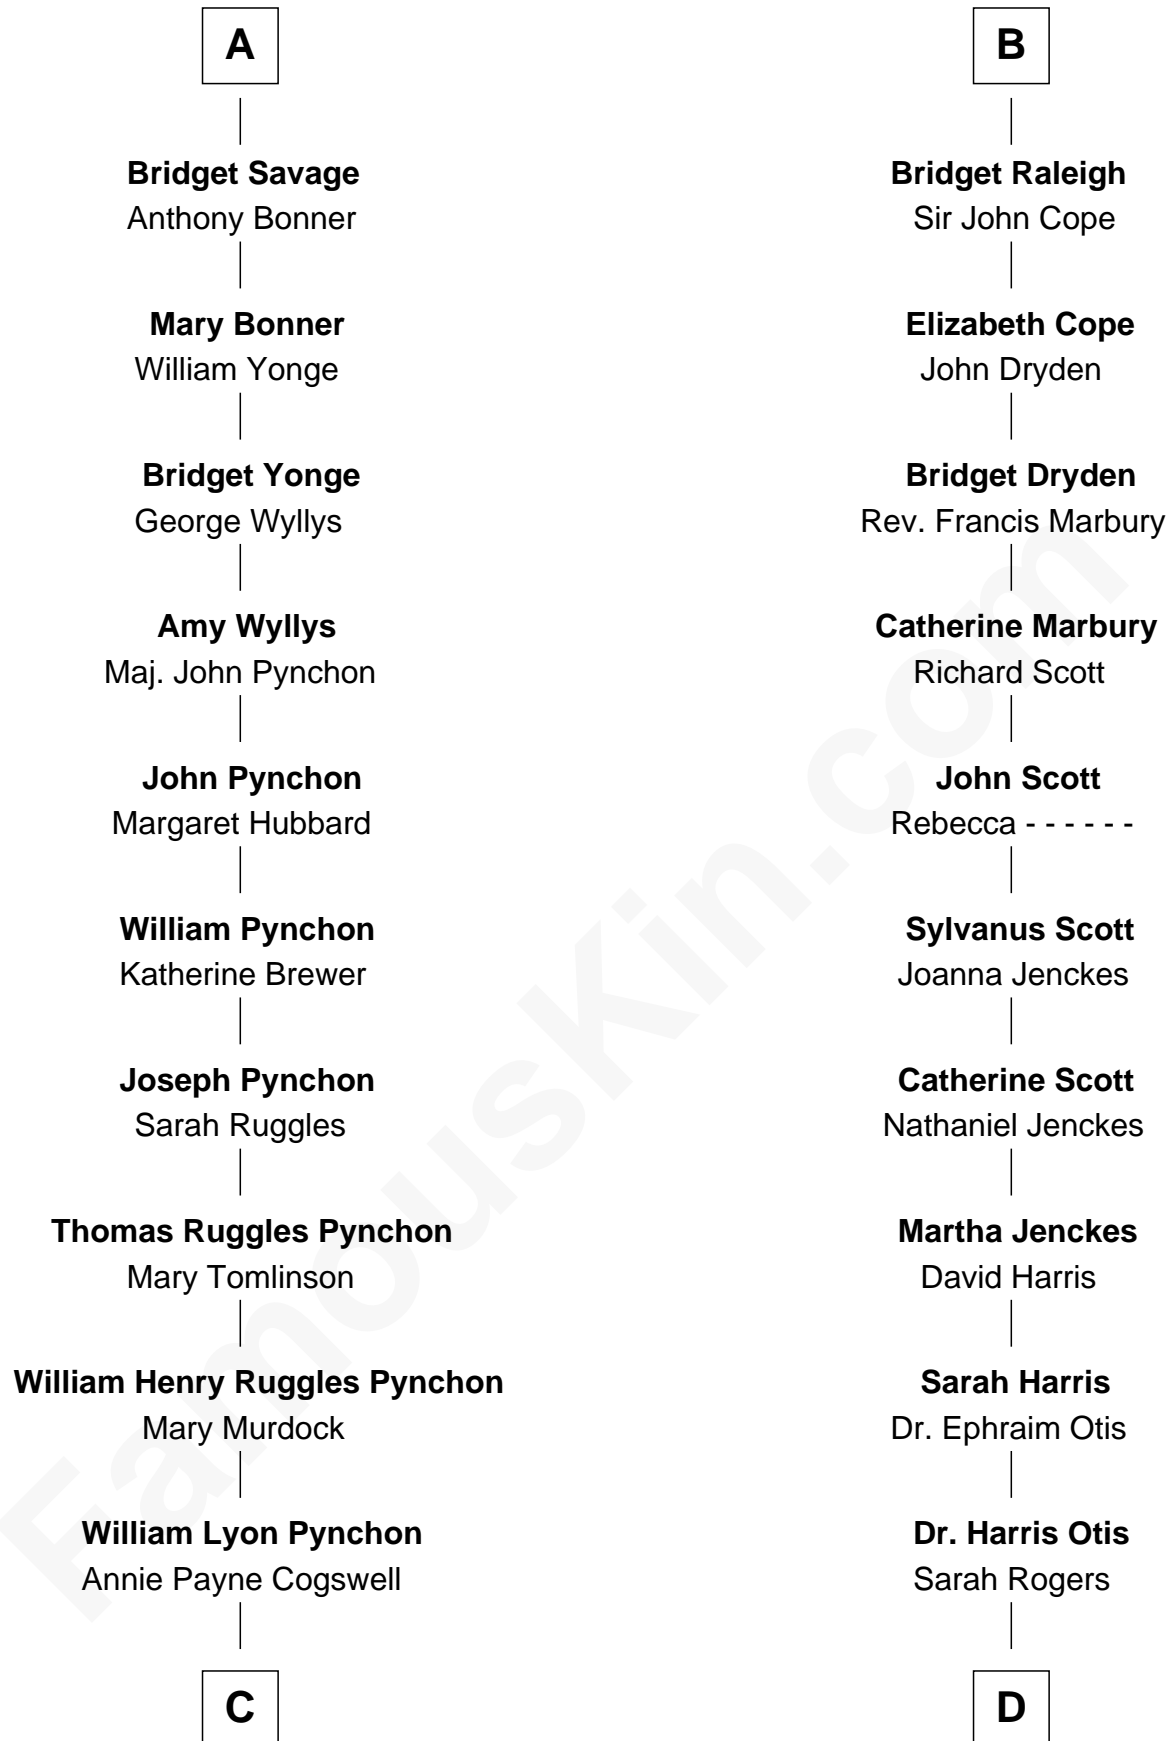

FamousKin.com

Relationship Chart of

Thomas Pynchon

American Novelist

19th cousin 1 time removed of

Willis Carrier
Inventor of Air Conditioning

C

William Henry Chichele Pynchon

Carrie Susan Moyses

Thomas Ruggles Pynchon

Catherine Frances Bennett

Thomas Pynchon

Novelist

D

Lydia Otis

Thomas Button