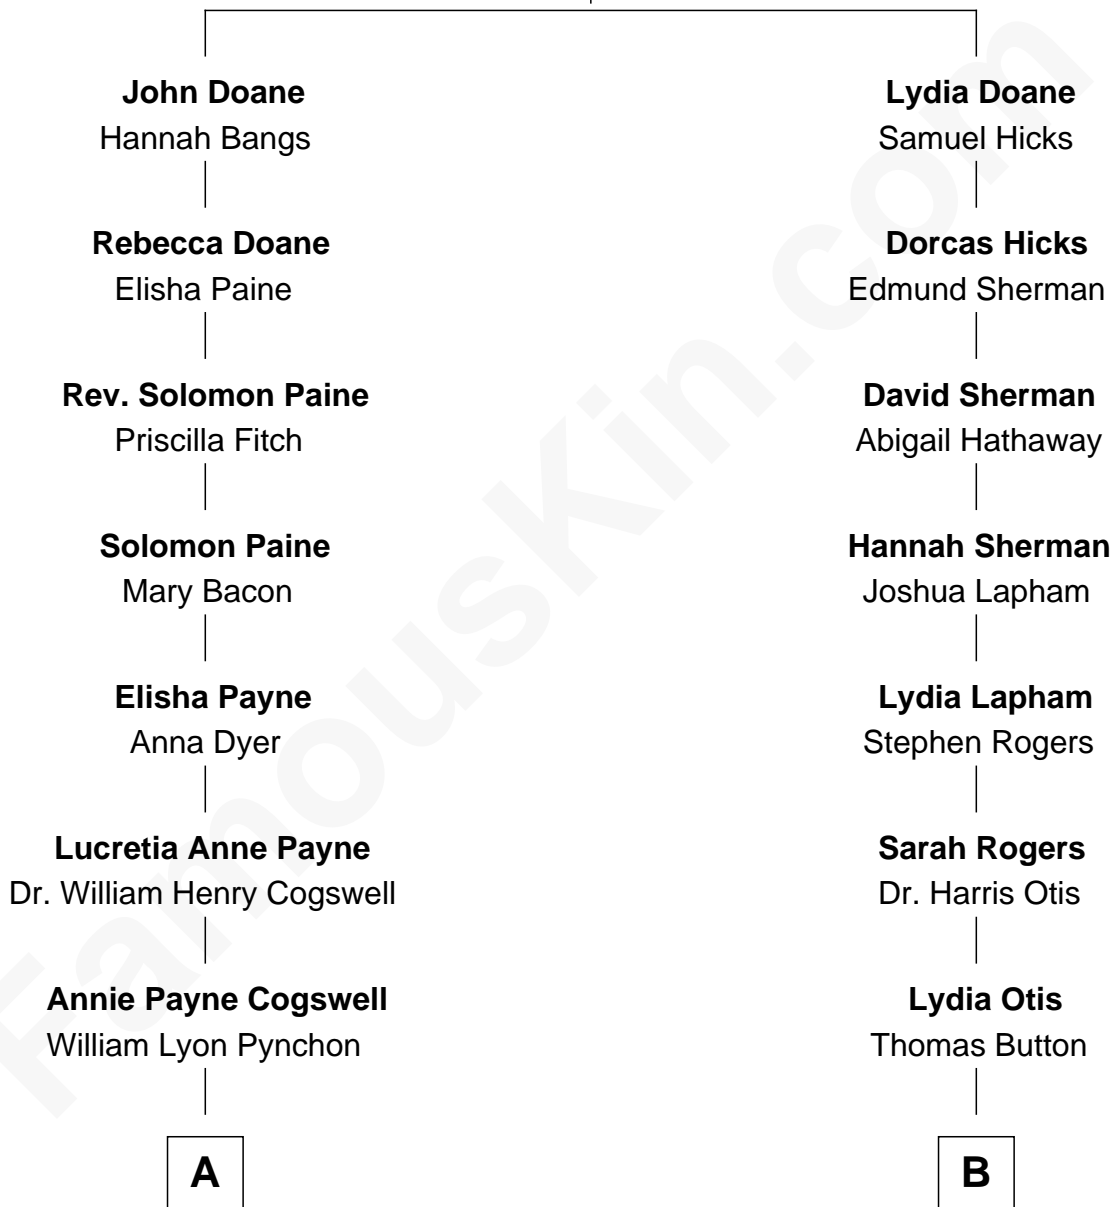

FamousKin.com Relationship Chart of

Thomas Pynchon

American Novelist

9th cousin of

Willis Carrier

Inventor of Air Conditioning

John Doane

Ann - - - - -

A

William Henry Chichele Pynchon

Carrie Susan Moyses

Thomas Ruggles Pynchon

Catherine Frances Bennett

Thomas Pynchon

Novelist

B