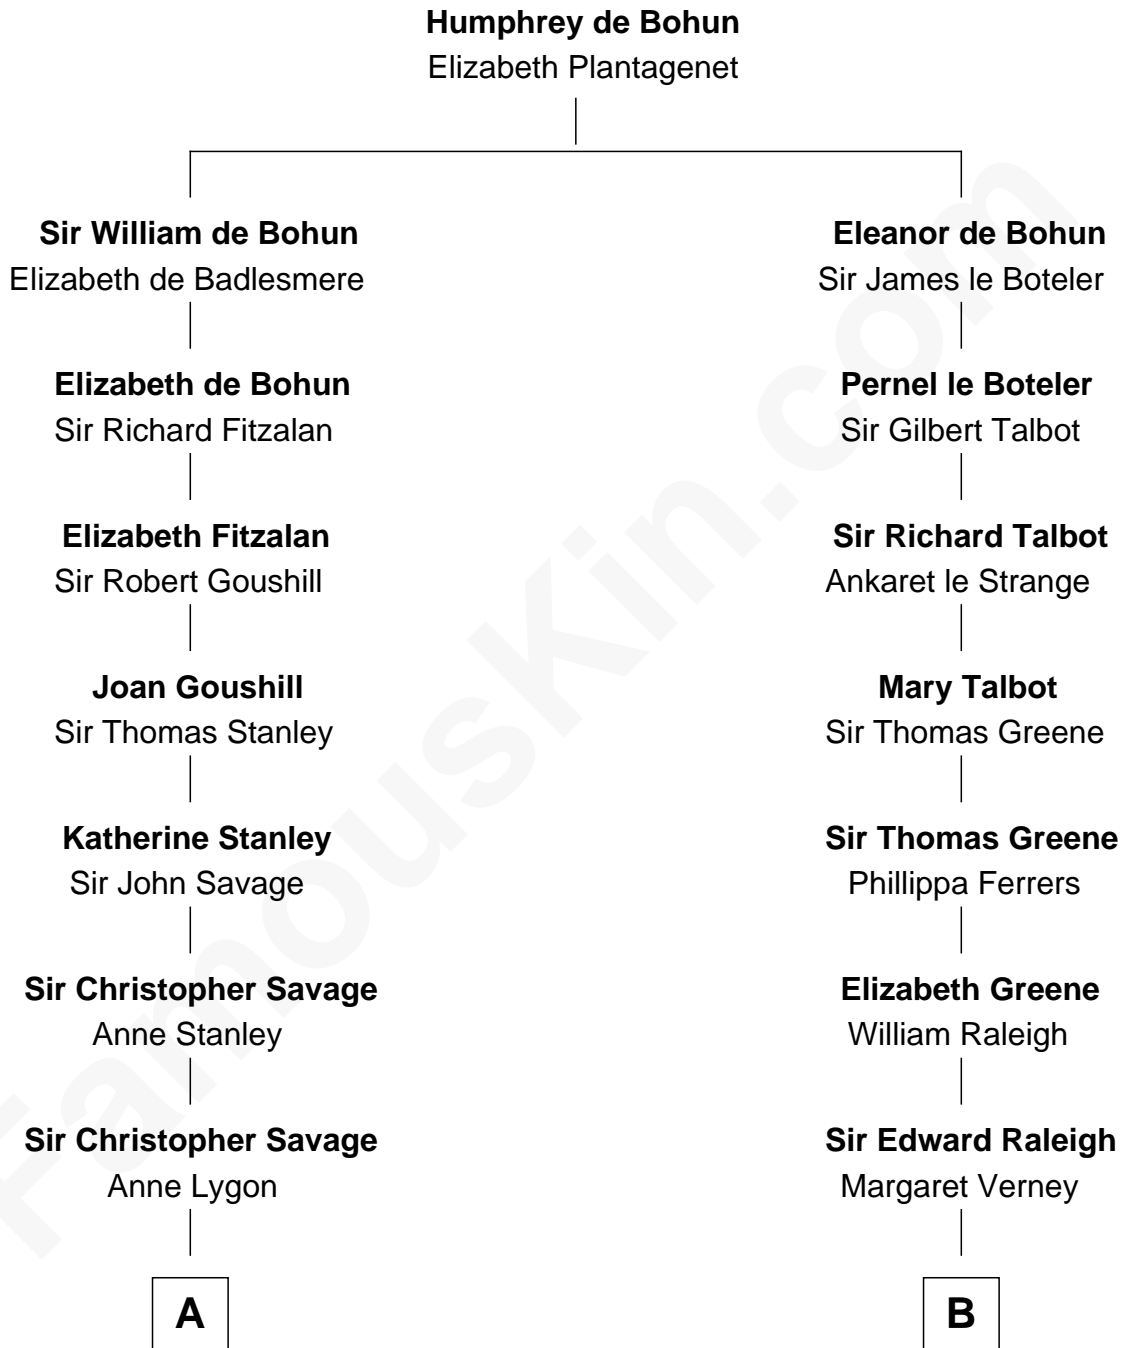

**FamousKin.com**  
**Relationship Chart of**  
**Thomas Pynchon**  
*American Novelist*

**19th cousin 2 times removed of**  
**Willis Carrier**  
*Inventor of Air Conditioning*

**C**

**William Henry Chichele Pynchon**

Carrie Susan Moyses

**Thomas Ruggles Pynchon**

Catherine Frances Bennett

**Thomas Pynchon**

*Novelist*

**D**

**Dr. Harris Otis**

Sarah Rogers