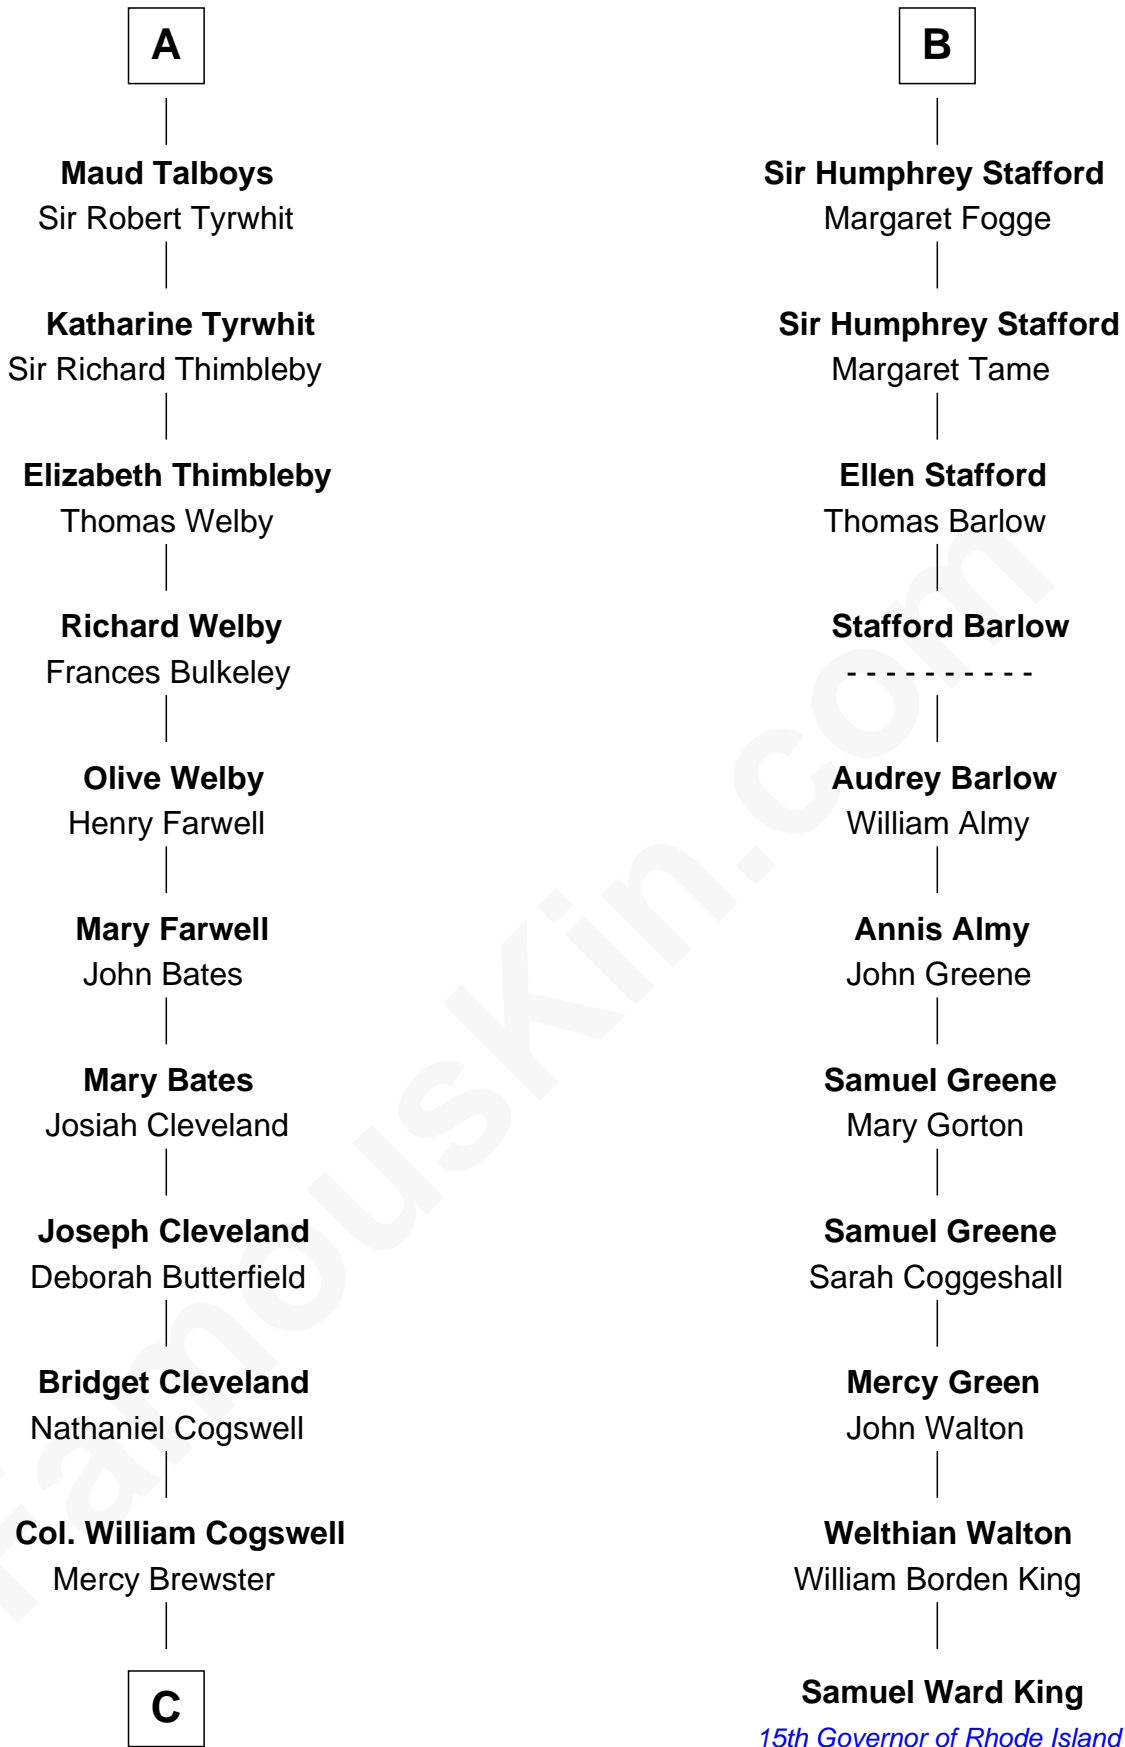

**FamousKin.com**  
**Relationship Chart of**  
**Thomas Pynchon**  
*American Novelist*

17th cousin 4 times removed of  
**Samuel Ward King**  
*15th Governor of Rhode Island*

**Nicholas de Stafford**

**C**

—  
**Dr. William Henry Cogswell**

Lucretia Anne Payne

—  
**Annie Payne Cogswell**

William Lyon Pynchon

—  
**William Henry Chichele Pynchon**

Carrie Susan Moyses

—  
**Thomas Ruggles Pynchon**

Catherine Frances Bennett