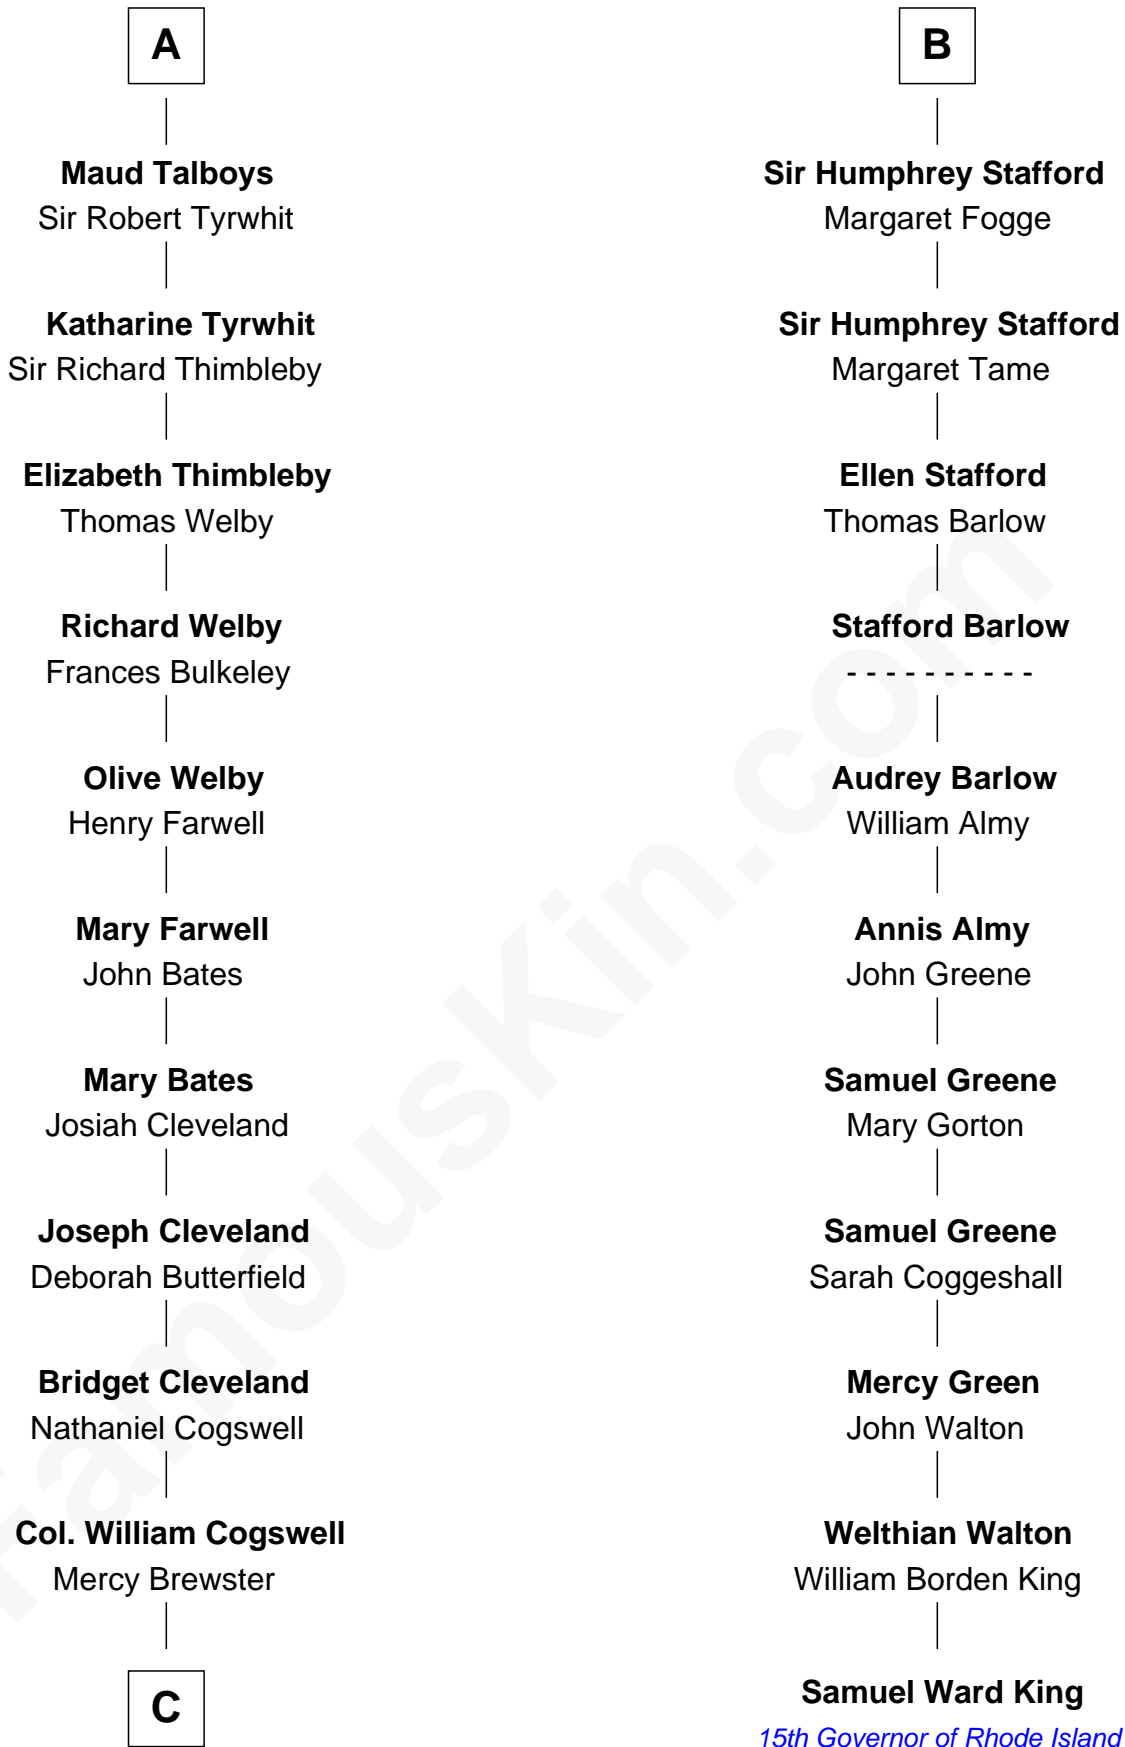

FamousKin.com
Relationship Chart of
Thomas Pynchon
American Novelist

17th cousin 4 times removed of
Samuel Ward King
15th Governor of Rhode Island

C

—
Dr. William Henry Cogswell

Lucretia Anne Payne

—
Annie Payne Cogswell

William Lyon Pynchon

—
William Henry Chichele Pynchon

Carrie Susan Moyses

—
Thomas Ruggles Pynchon

Catherine Frances Bennett

—
Thomas Pynchon

Novelist