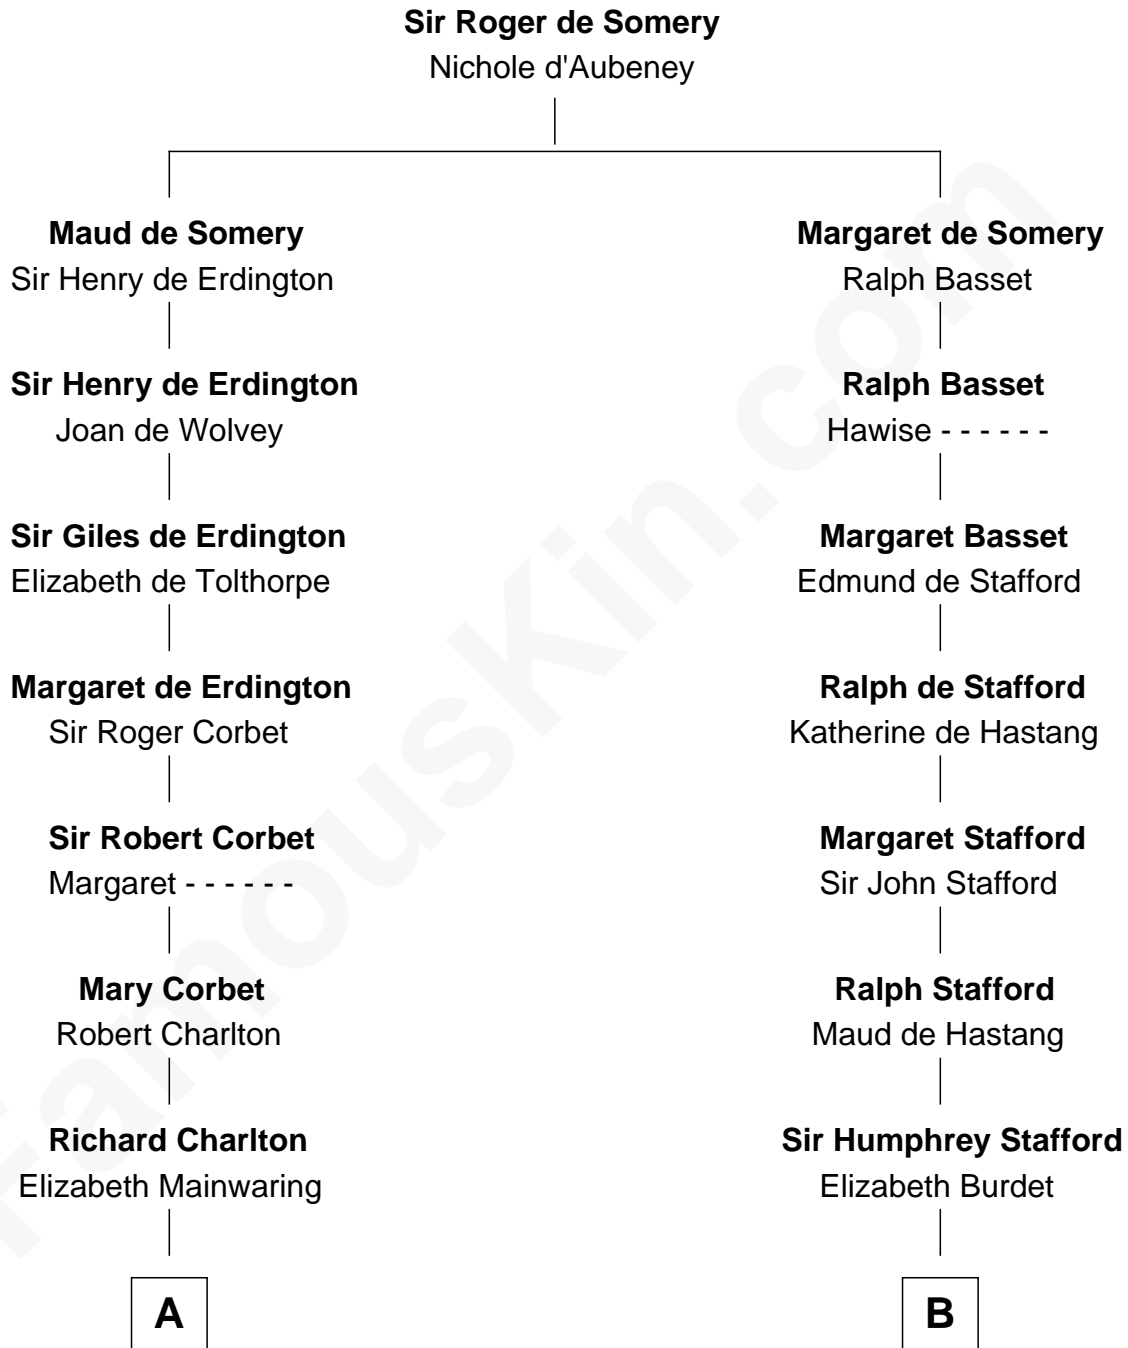

FamousKin.com
Relationship Chart of
Thomas Pynchon
American Novelist

19th cousin 1 time removed of
Samuel Ward King
15th Governor of Rhode Island

C

William Lyon Pynchon
Annie Payne Cogswell

William Henry Chichele Pynchon
Carrie Susan Moyses

Thomas Ruggles Pynchon
Catherine Frances Bennett

Thomas Pynchon
Novelist

D

Mercy Green
John Walton

Welthian Walton
William Borden King

Samuel Ward King
15th Governor of Rhode Island

FamousKin.com