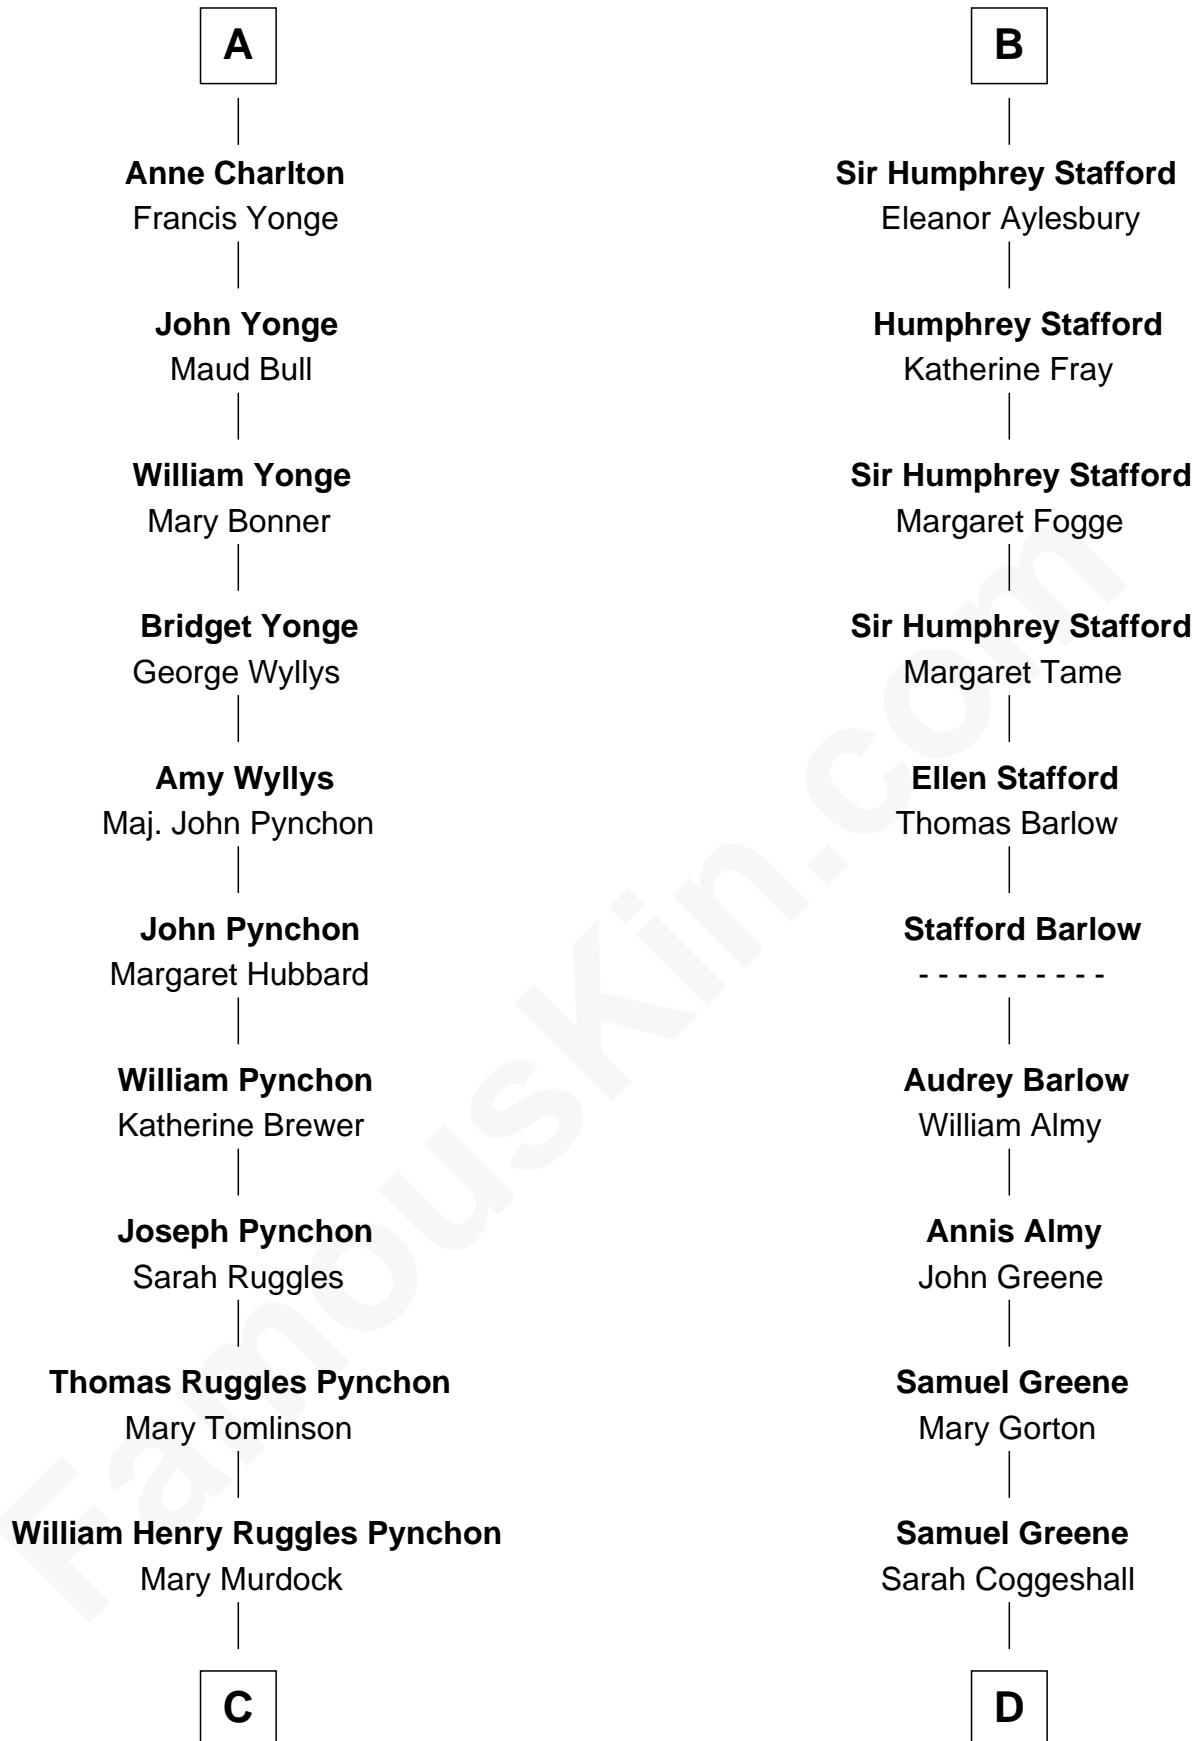

FamousKin.com
Relationship Chart of
Thomas Pynchon
American Novelist

19th cousin 1 time removed of
Samuel Ward King
15th Governor of Rhode Island

C

William Lyon Pynchon
Annie Payne Cogswell

William Henry Chichele Pynchon
Carrie Susan Moyses

Thomas Ruggles Pynchon
Catherine Frances Bennett

Thomas Pynchon
Novelist

D

Mercy Green
John Walton

Welthian Walton
William Borden King

Samuel Ward King
15th Governor of Rhode Island

FamousKin.com