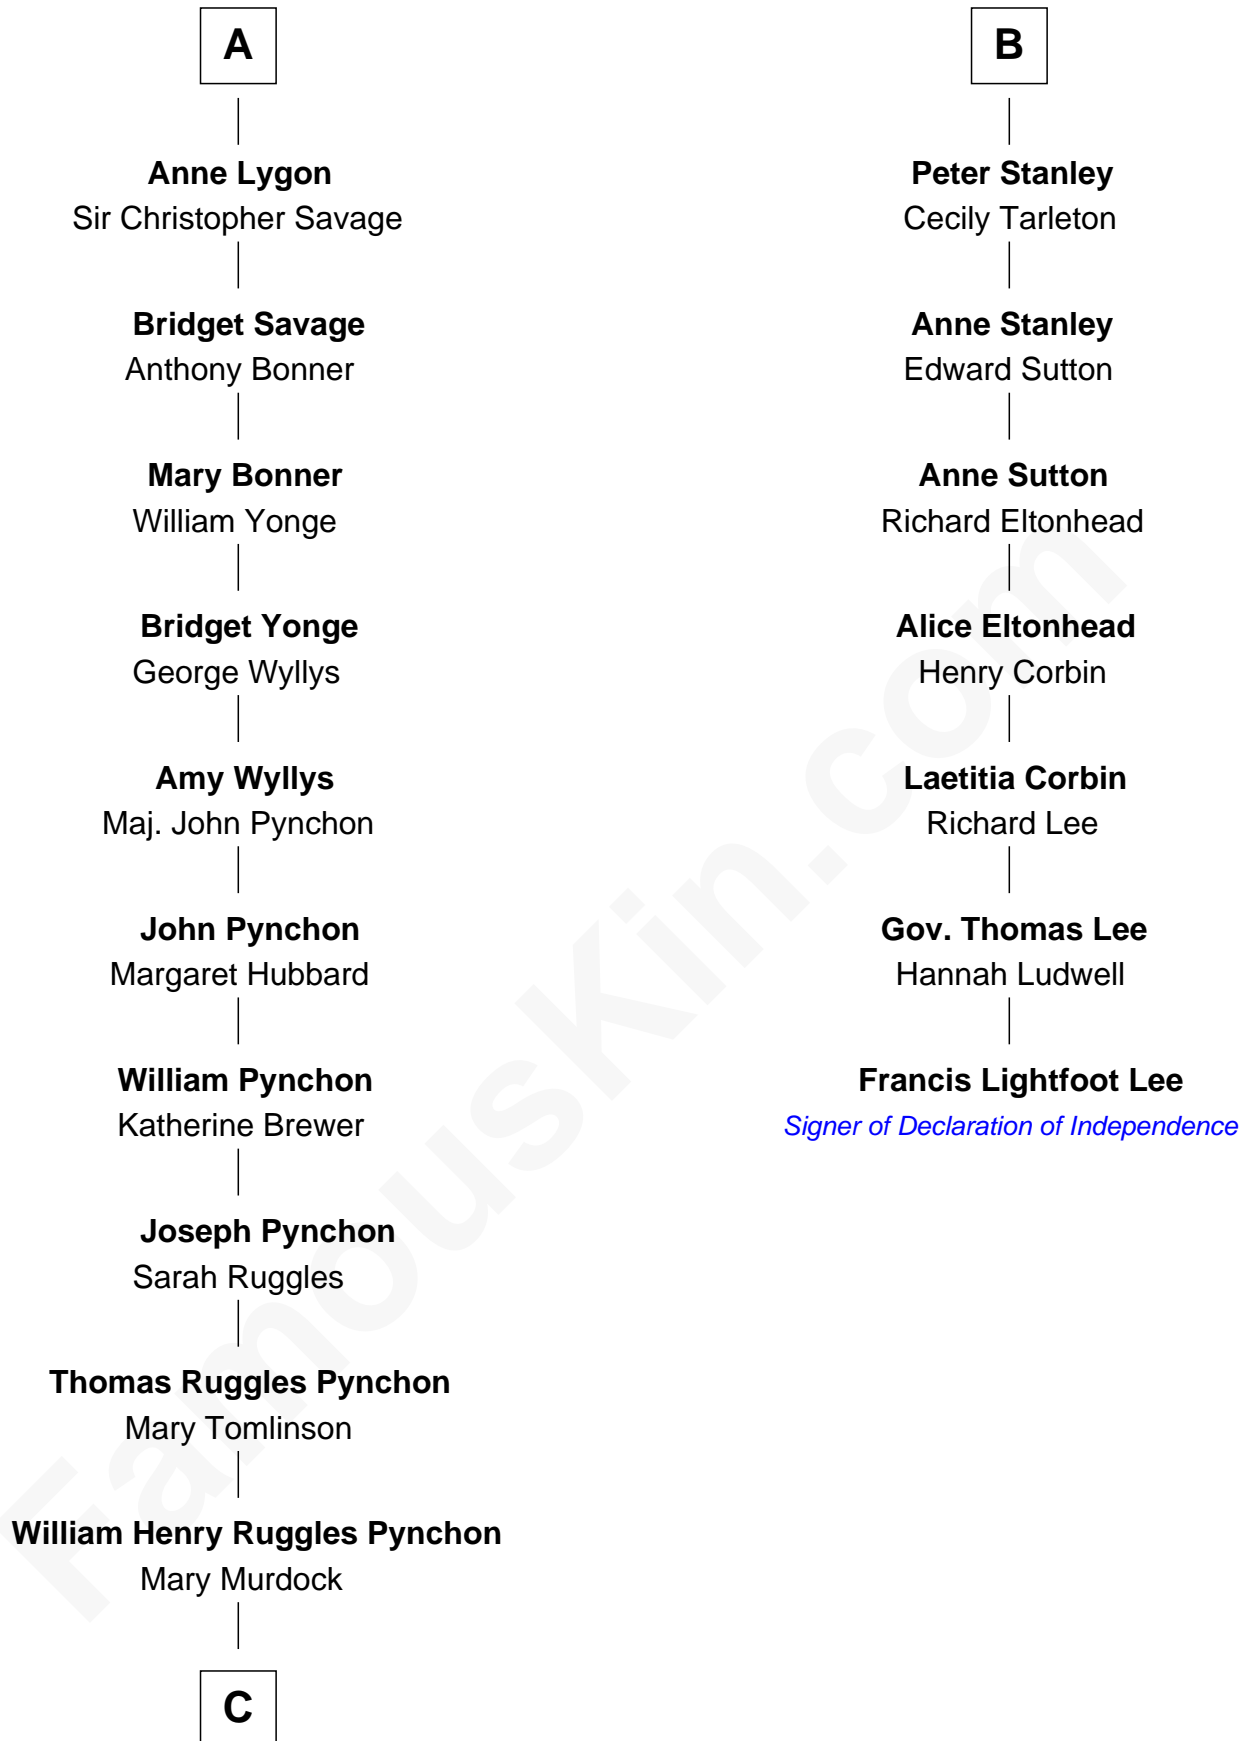

FamousKin.com
Relationship Chart of
Thomas Pynchon
American Novelist

13th cousin 7 times removed of

Francis Lightfoot Lee
Signer of the Declaration of Independence

C

—
William Lyon Pynchon

Annie Payne Cogswell

—
William Henry Chichele Pynchon

Carrie Susan Moyses

—
Thomas Ruggles Pynchon

Catherine Frances Bennett

—
Thomas Pynchon

Novelist