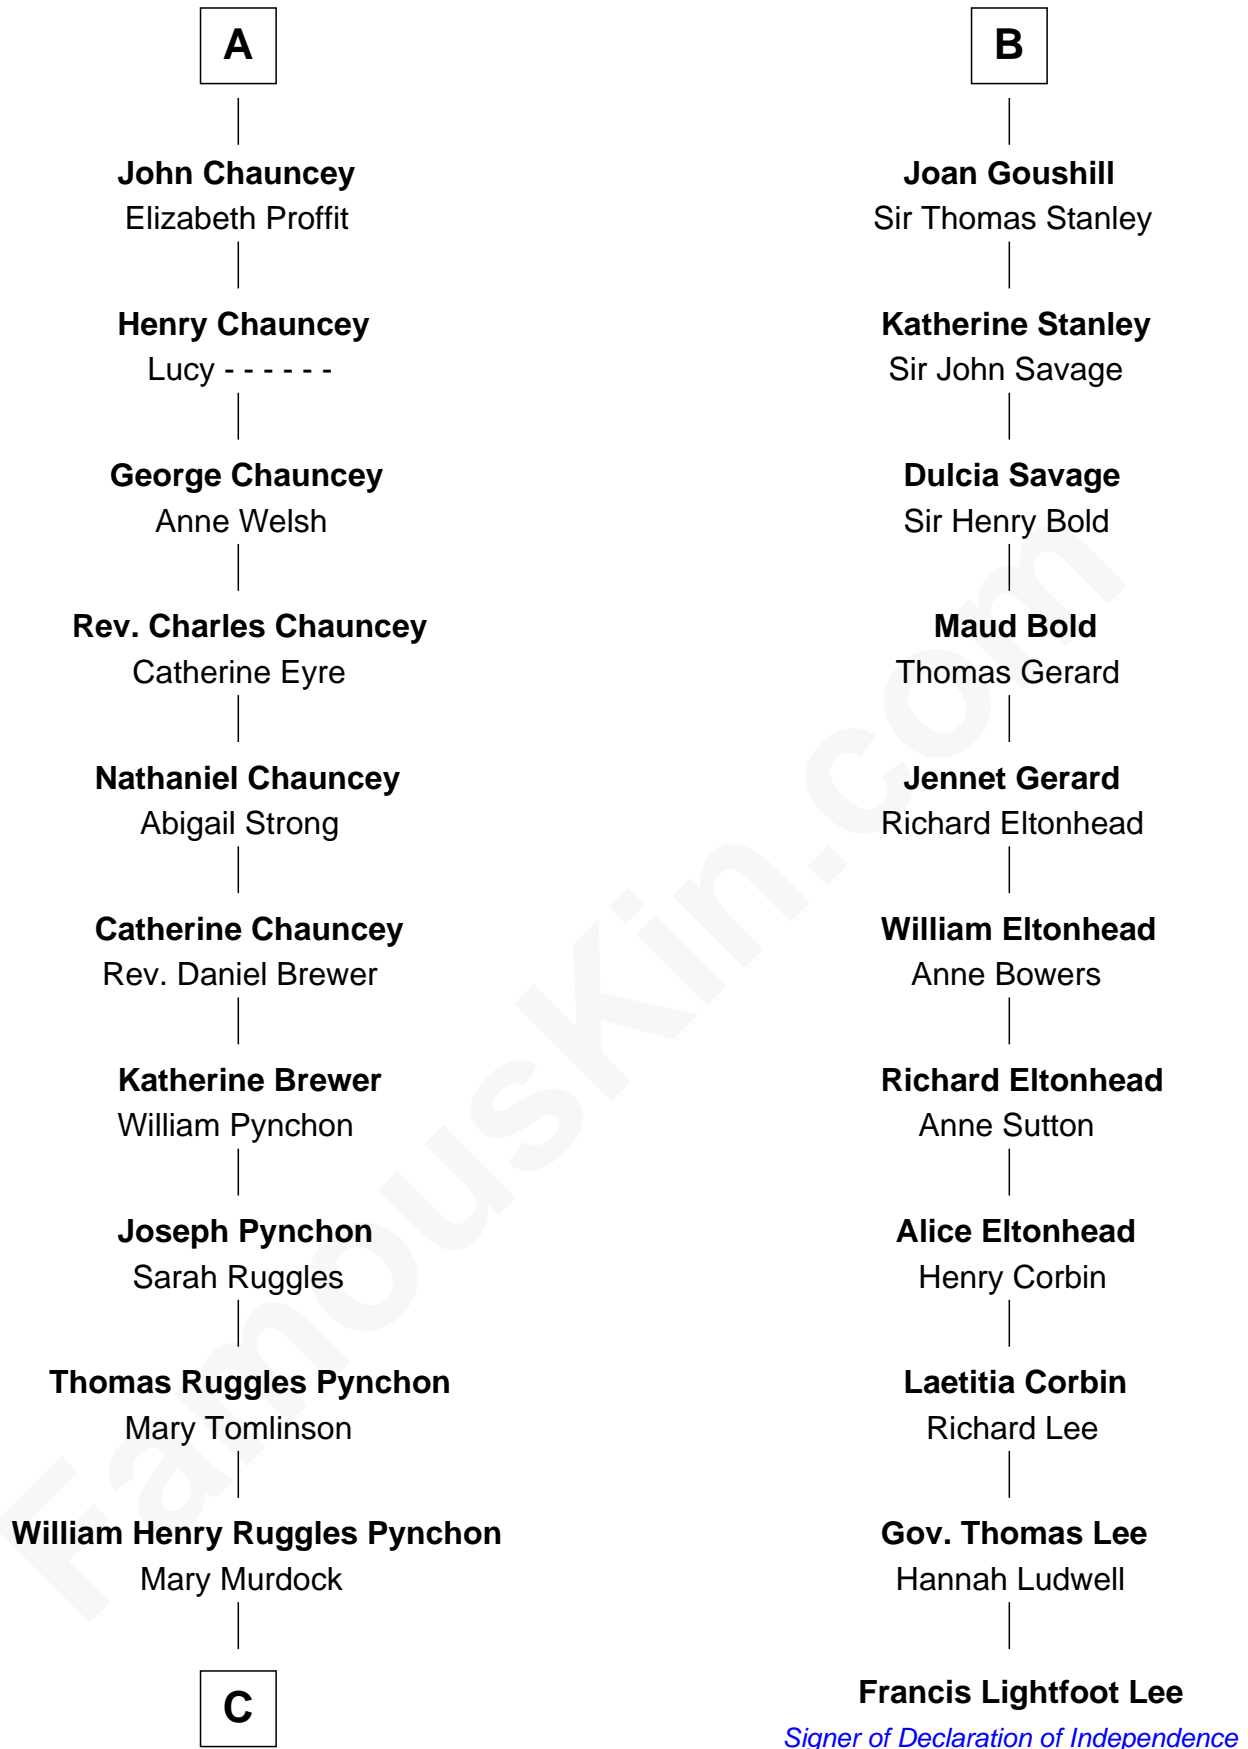

**FamousKin.com**  
**Relationship Chart of**  
**Thomas Pynchon**  
*American Novelist*

17th cousin 3 times removed of

**Francis Lightfoot Lee**  
*Signer of the Declaration of Independence*

**C**

—  
**William Lyon Pynchon**

Annie Payne Cogswell

—  
**William Henry Chichele Pynchon**

Carrie Susan Moyses

—  
**Thomas Ruggles Pynchon**

Catherine Frances Bennett

—  
**Thomas Pynchon**

*Novelist*

FamousKin.com