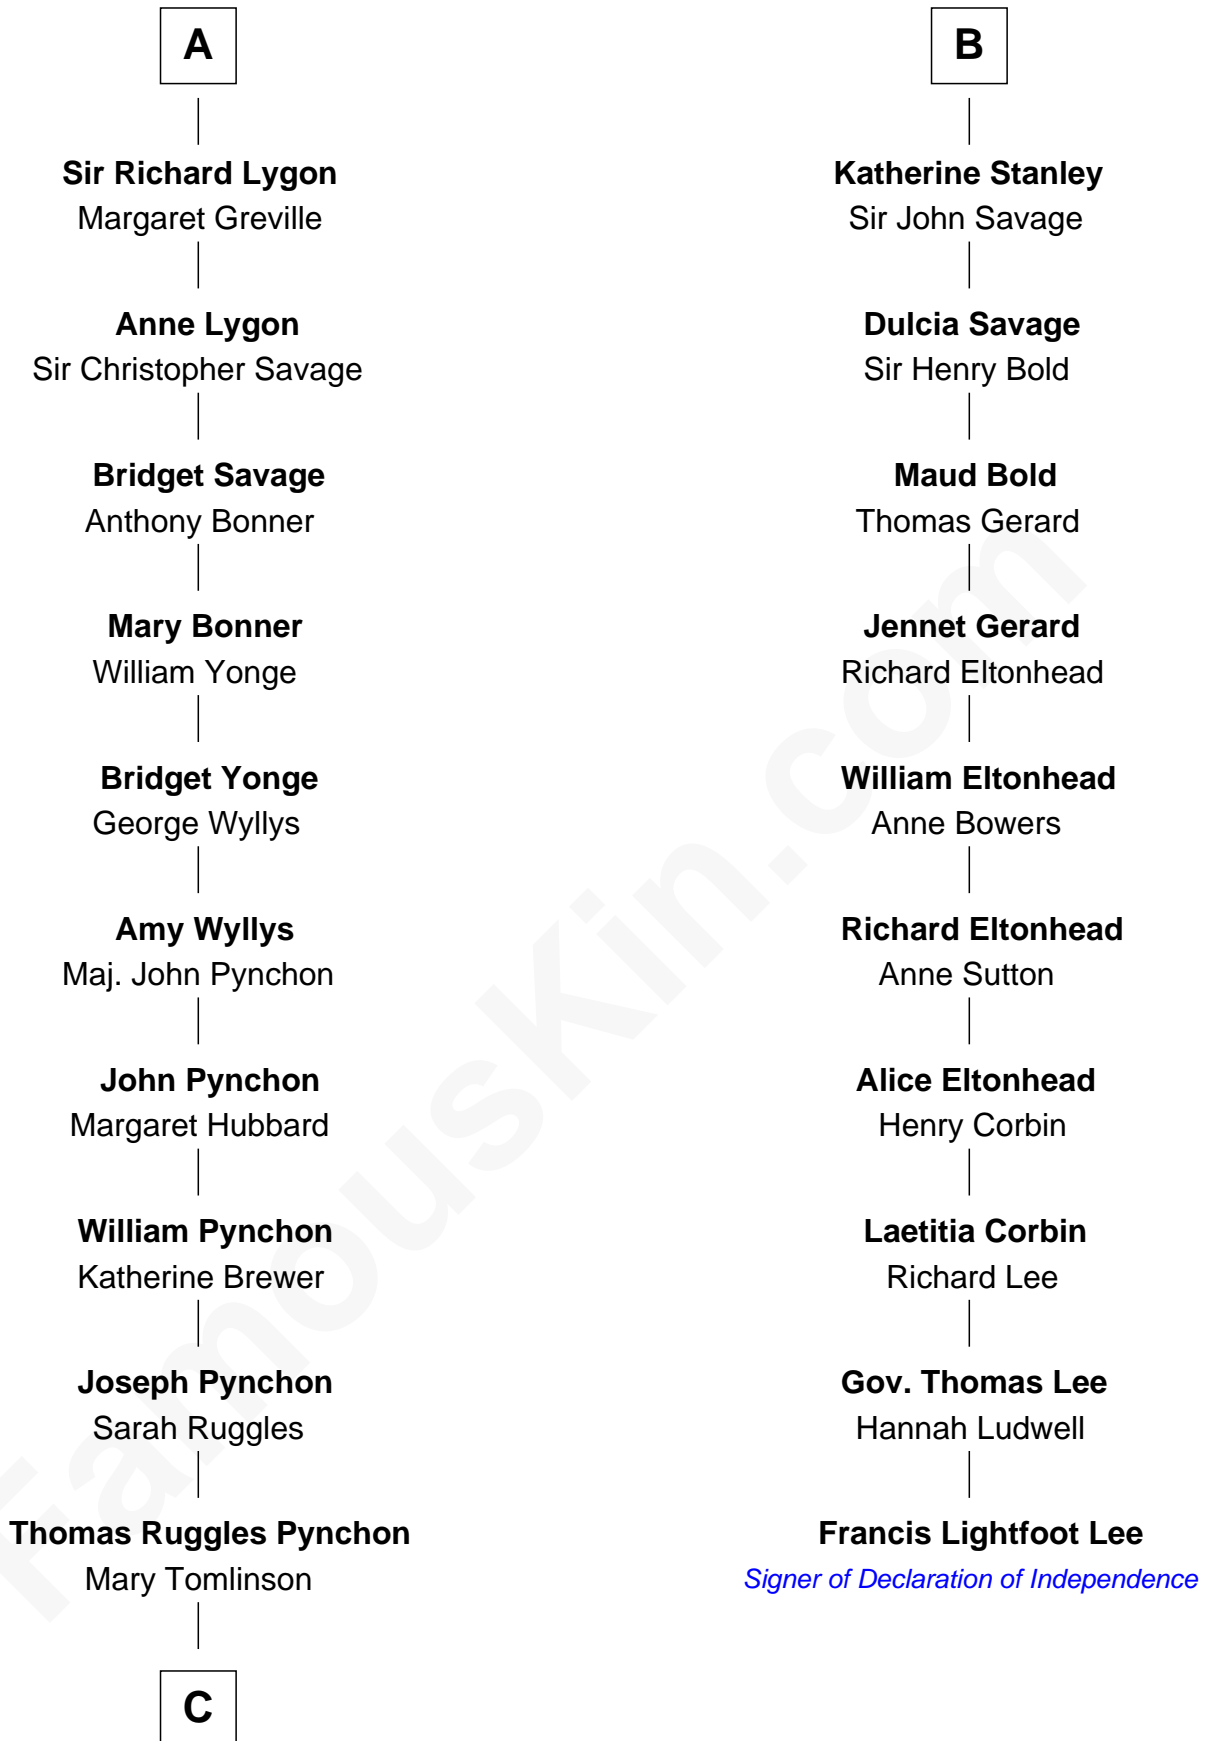

FamousKin.com
Relationship Chart of
Thomas Pynchon
American Novelist

16th cousin 5 times removed of

Francis Lightfoot Lee
Signer of the Declaration of Independence

C

William Henry Ruggles Pynchon

Mary Murdock

William Lyon Pynchon

Annie Payne Cogswell

William Henry Chichele Pynchon

Carrie Susan Moyses

Thomas Ruggles Pynchon

Catherine Frances Bennett

Thomas Pynchon

Novelist