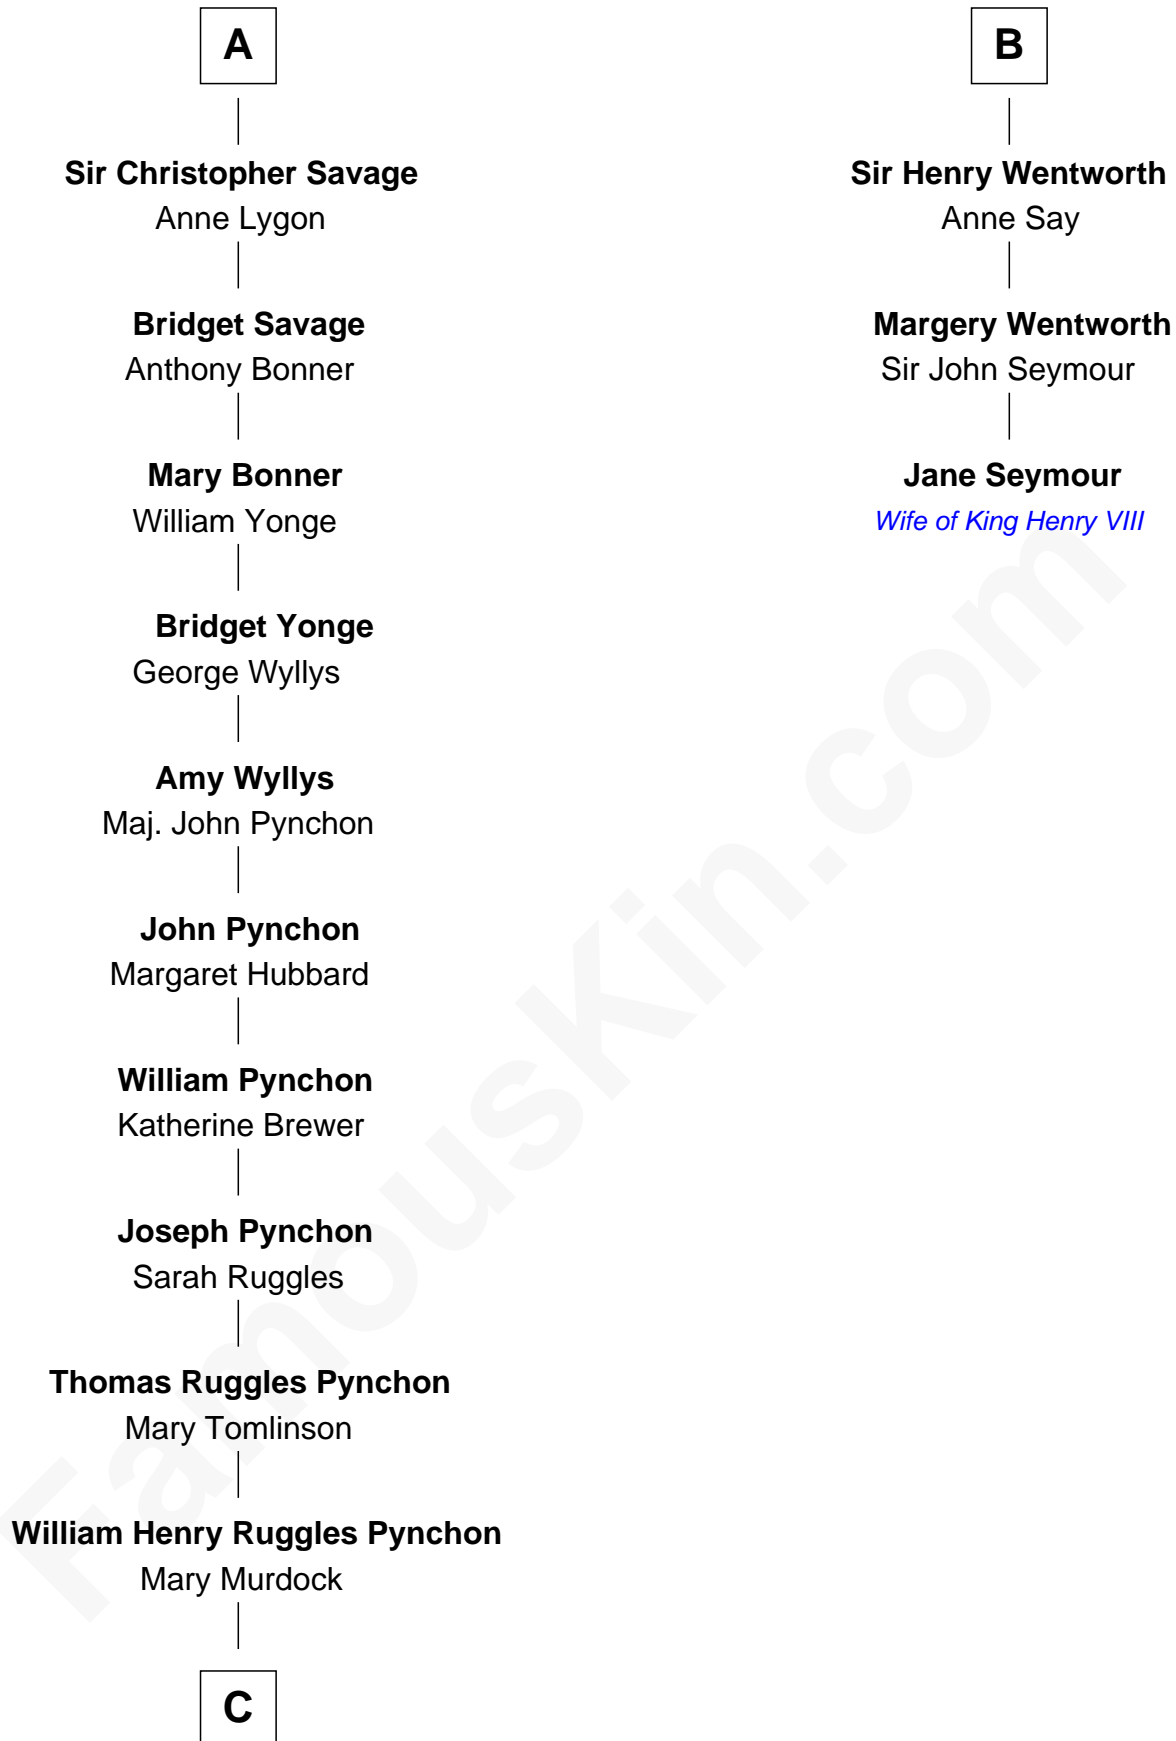

**FamousKin.com**  
**Relationship Chart of**  
**Thomas Pynchon**  
*American Novelist*

9th cousin 11 times removed of

**Jane Seymour**  
*3rd Wife of King Henry VIII*

**C**

—  
**William Lyon Pynchon**

Annie Payne Cogswell

—  
**William Henry Chichele Pynchon**

Carrie Susan Moyses

—  
**Thomas Ruggles Pynchon**

Catherine Frances Bennett

—  
**Thomas Pynchon**

*Novelist*

FamousKin.com