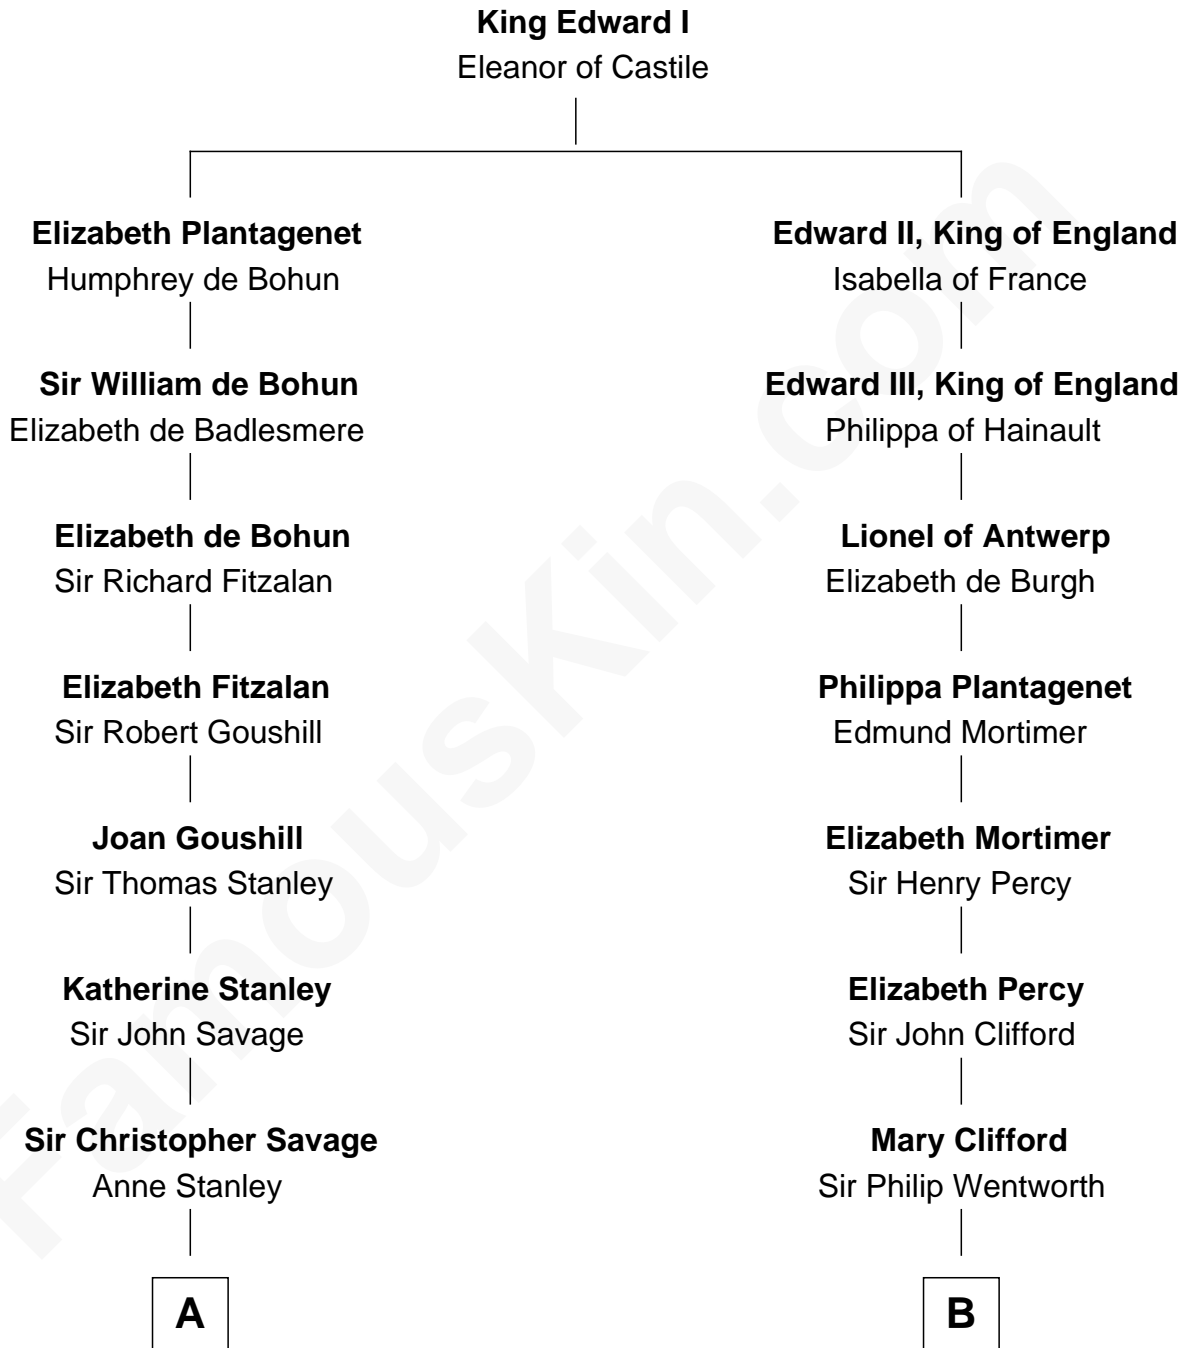

**FamousKin.com**  
**Relationship Chart of**  
**Thomas Pynchon**  
*American Novelist*

9th cousin 11 times removed of

**Jane Seymour**  
*3rd Wife of King Henry VIII*

**C**

—  
**William Lyon Pynchon**

Annie Payne Cogswell

—  
**William Henry Chichele Pynchon**

Carrie Susan Moyses

—  
**Thomas Ruggles Pynchon**

Catherine Frances Bennett

—  
**Thomas Pynchon**

*Novelist*

FamousKin.com