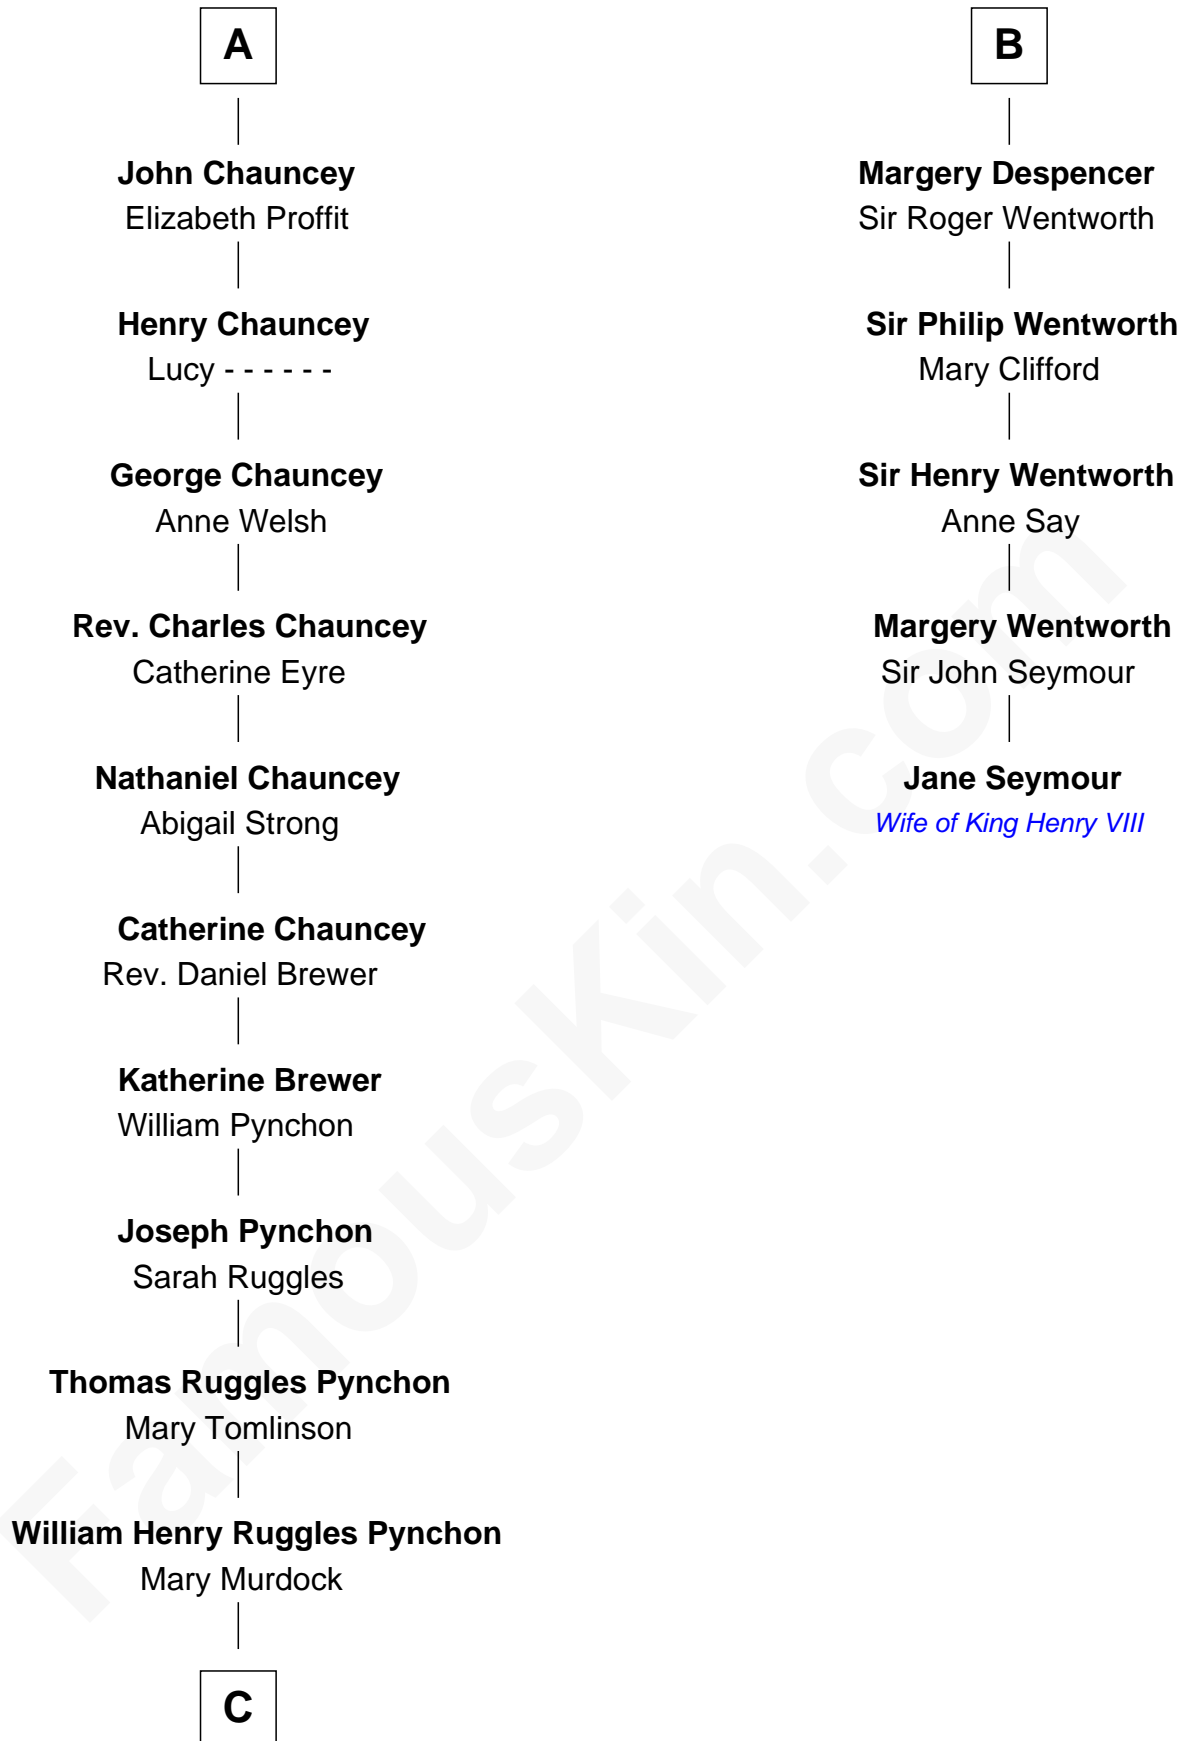

FamousKin.com
Relationship Chart of
Thomas Pynchon
American Novelist

11th cousin 9 times removed of

Jane Seymour
3rd Wife of King Henry VIII

C

—
William Lyon Pynchon

Annie Payne Cogswell

—
William Henry Chichele Pynchon

Carrie Susan Moyses

—
Thomas Ruggles Pynchon

Catherine Frances Bennett

—
Thomas Pynchon

Novelist

FamousKin.com