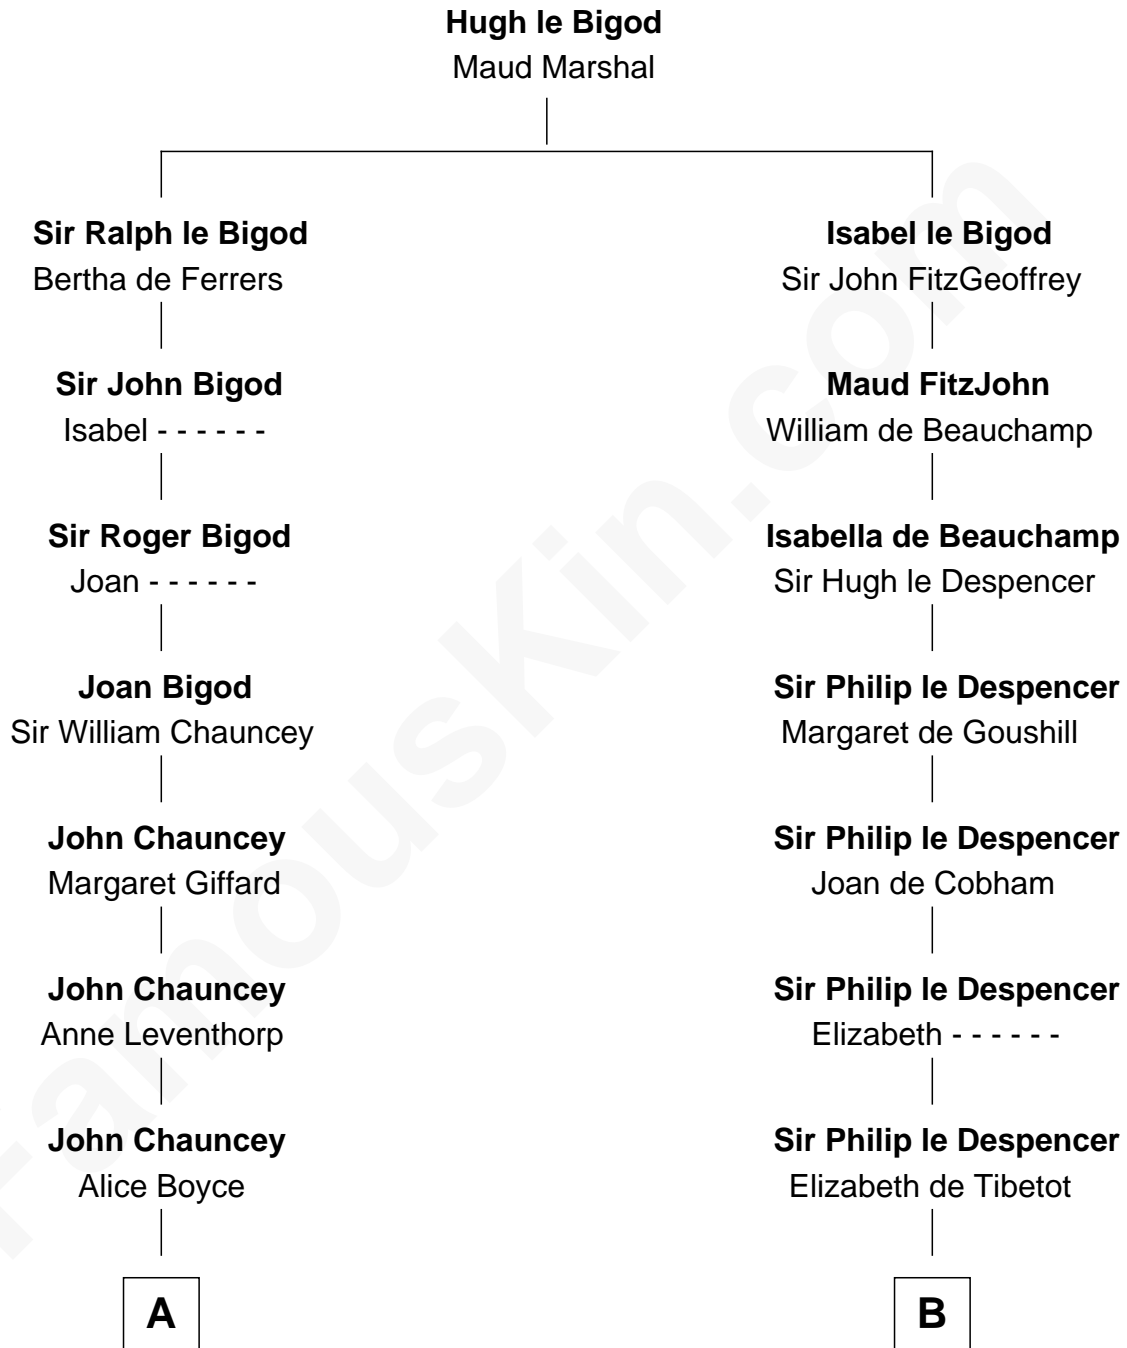

FamousKin.com
Relationship Chart of
Thomas Pynchon
American Novelist

11th cousin 9 times removed of

Jane Seymour
3rd Wife of King Henry VIII

C

—
William Lyon Pynchon

Annie Payne Cogswell

—
William Henry Chichele Pynchon

Carrie Susan Moyses

—
Thomas Ruggles Pynchon

Catherine Frances Bennett

—
Thomas Pynchon

Novelist

FamousKin.com