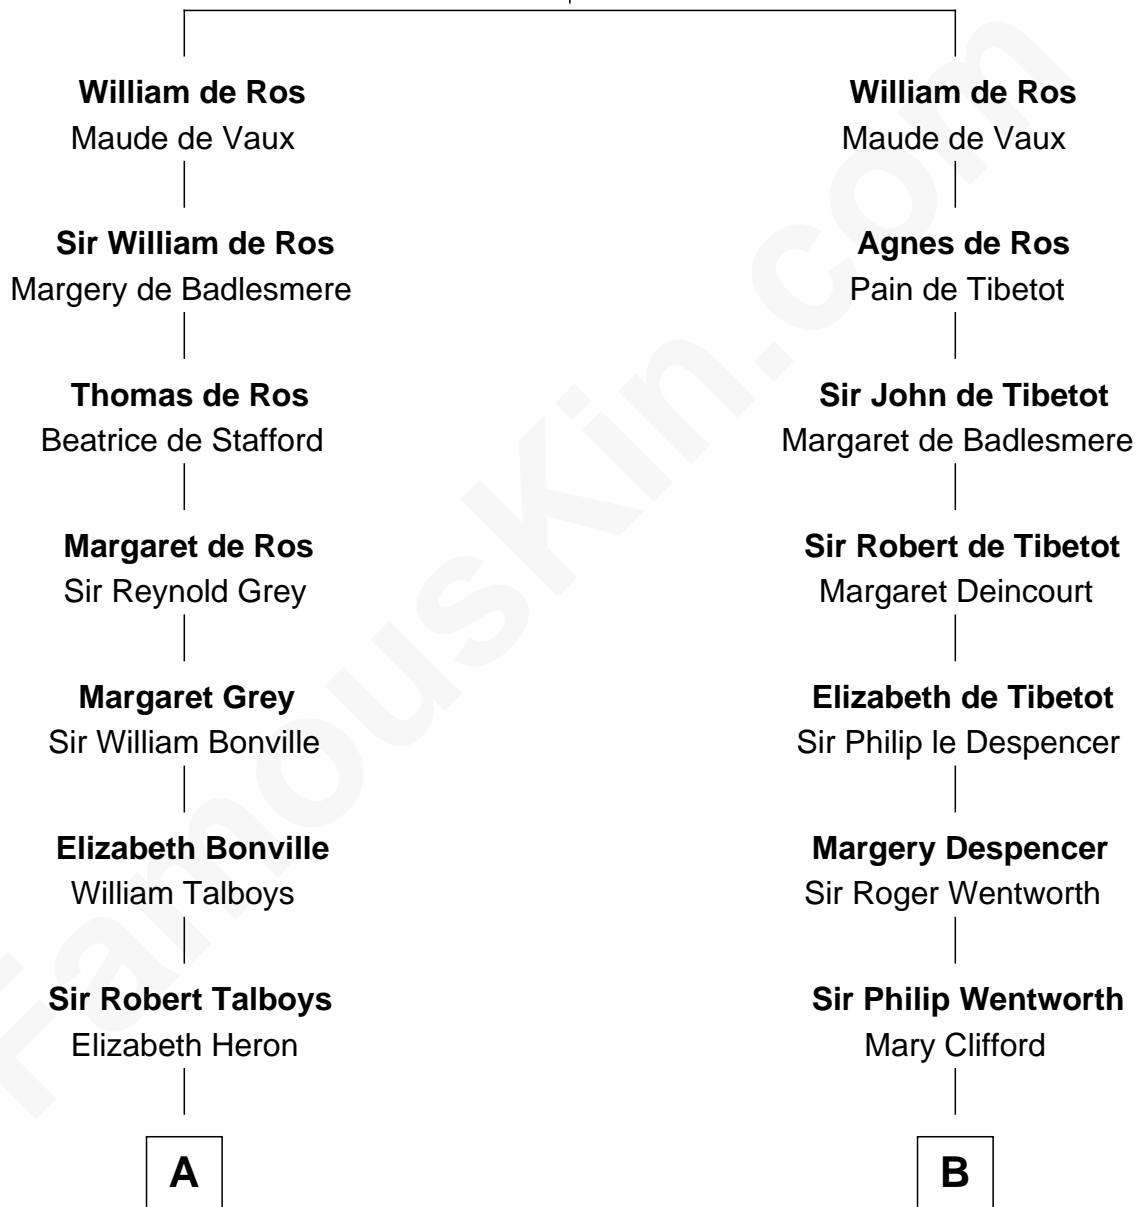

**FamousKin.com**  
**Relationship Chart of**  
**Thomas Pynchon**  
*American Novelist*

9th cousin 12 times removed of

**Jane Seymour**  
*3rd Wife of King Henry VIII*

**Sir Robert de Ros**  
 Isabel de Aubeney

**C**

**Dr. William Henry Cogswell**

Lucretia Anne Payne

**Annie Payne Cogswell**

William Lyon Pynchon

**William Henry Chichele Pynchon**

Carrie Susan Moyses

**Thomas Ruggles Pynchon**