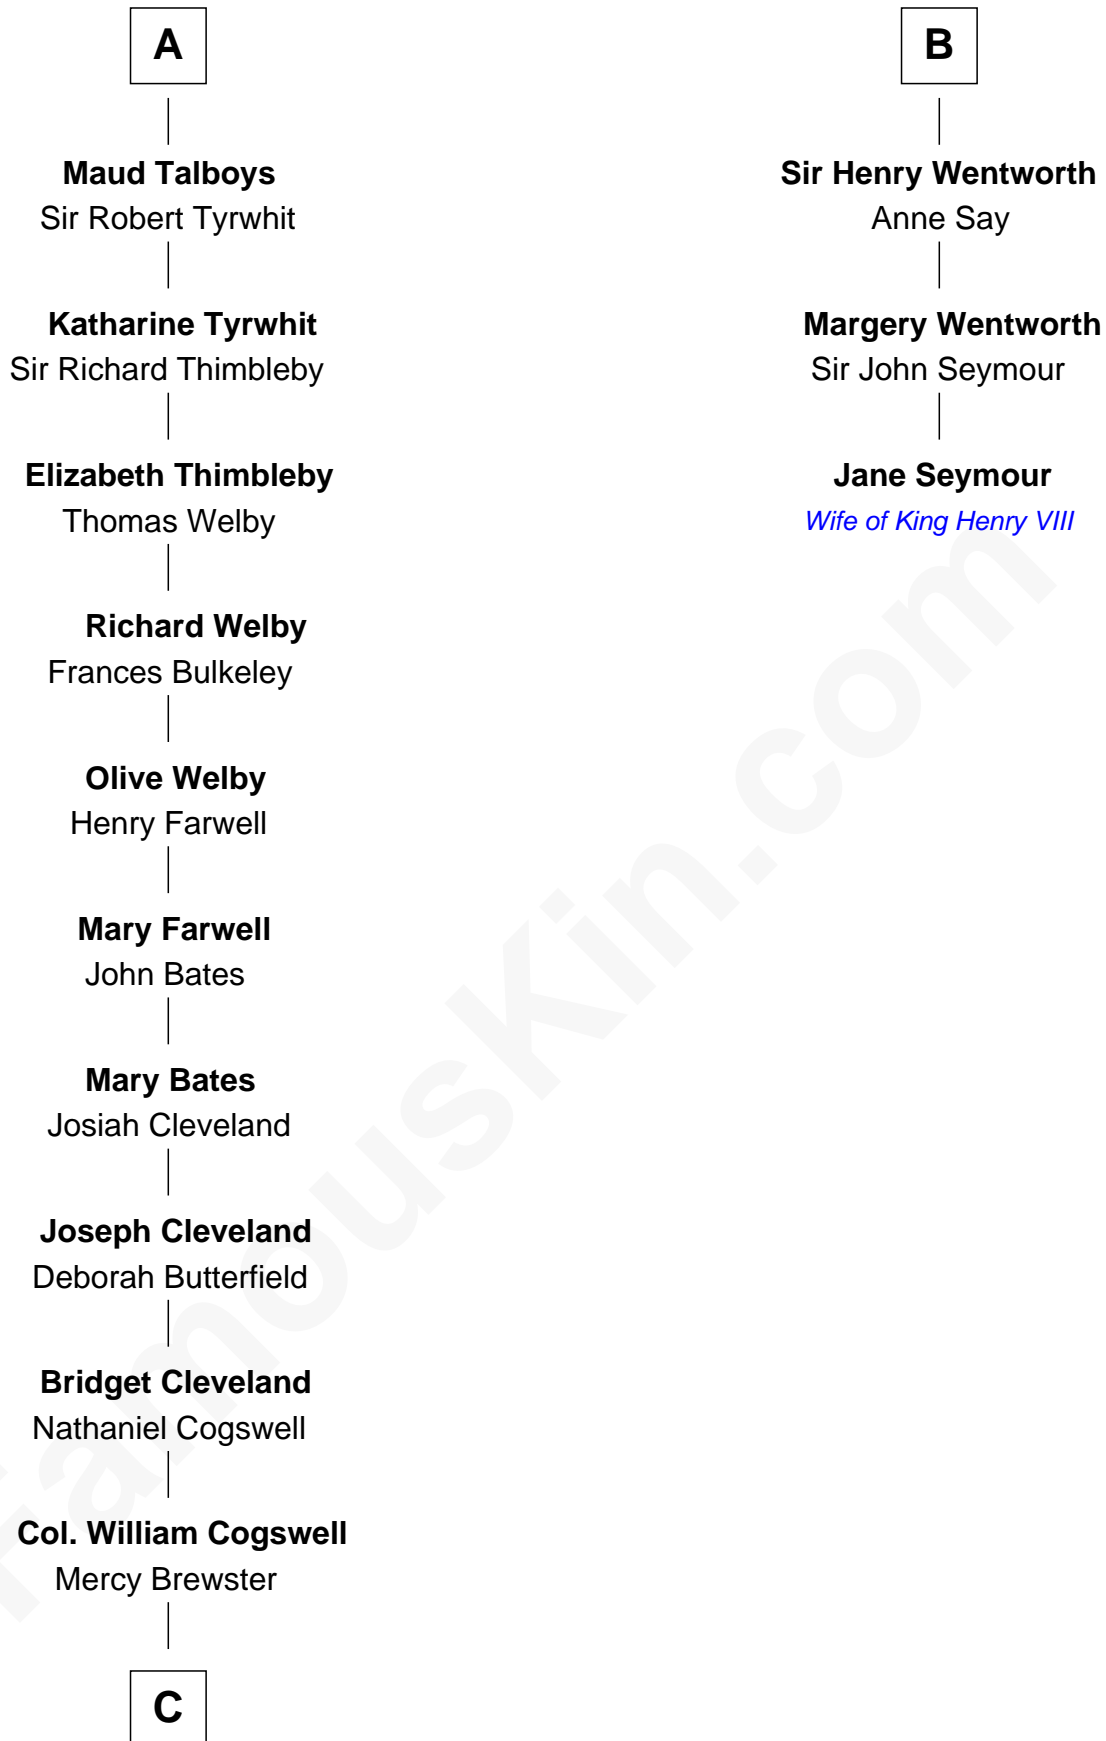

**FamousKin.com**  
**Relationship Chart of**  
**Thomas Pynchon**  
*American Novelist*

9th cousin 12 times removed of

**Jane Seymour**  
*3rd Wife of King Henry VIII*

**Sir Robert de Ros**  
 Isabel de Aubeney

**C**

**Dr. William Henry Cogswell**

Lucretia Anne Payne

**Annie Payne Cogswell**

William Lyon Pynchon

**William Henry Chichele Pynchon**

Carrie Susan Moyses

**Thomas Ruggles Pynchon**

Catherine Frances Bennett

**Thomas Pynchon**

*Novelist*

FamousKin.com