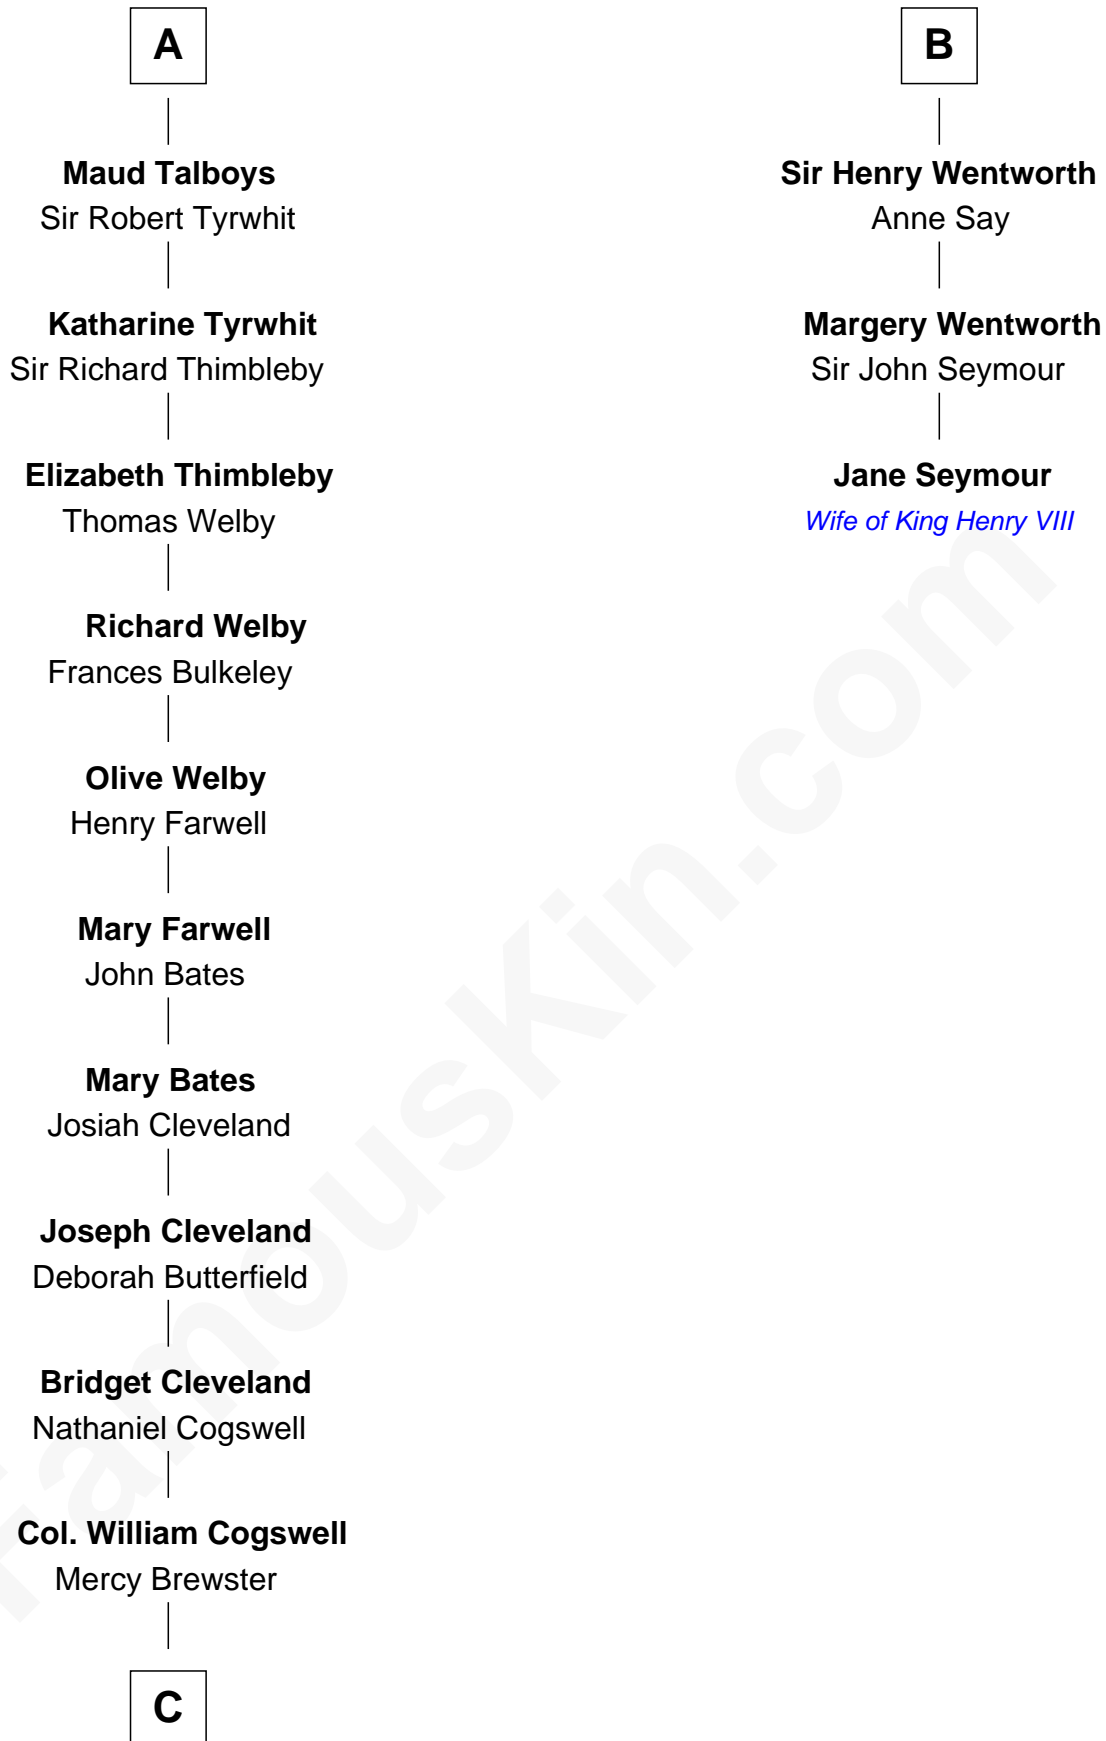

FamousKin.com
Relationship Chart of
Thomas Pynchon
American Novelist

9th cousin 12 times removed of

Jane Seymour
3rd Wife of King Henry VIII

John de Vaux

C

Dr. William Henry Cogswell

Lucretia Anne Payne

Annie Payne Cogswell

William Lyon Pynchon

William Henry Chichele Pynchon

Carrie Susan Moyses

Thomas Ruggles Pynchon

Catherine Frances Bennett

Thomas Pynchon

Novelist

FamousKin.com