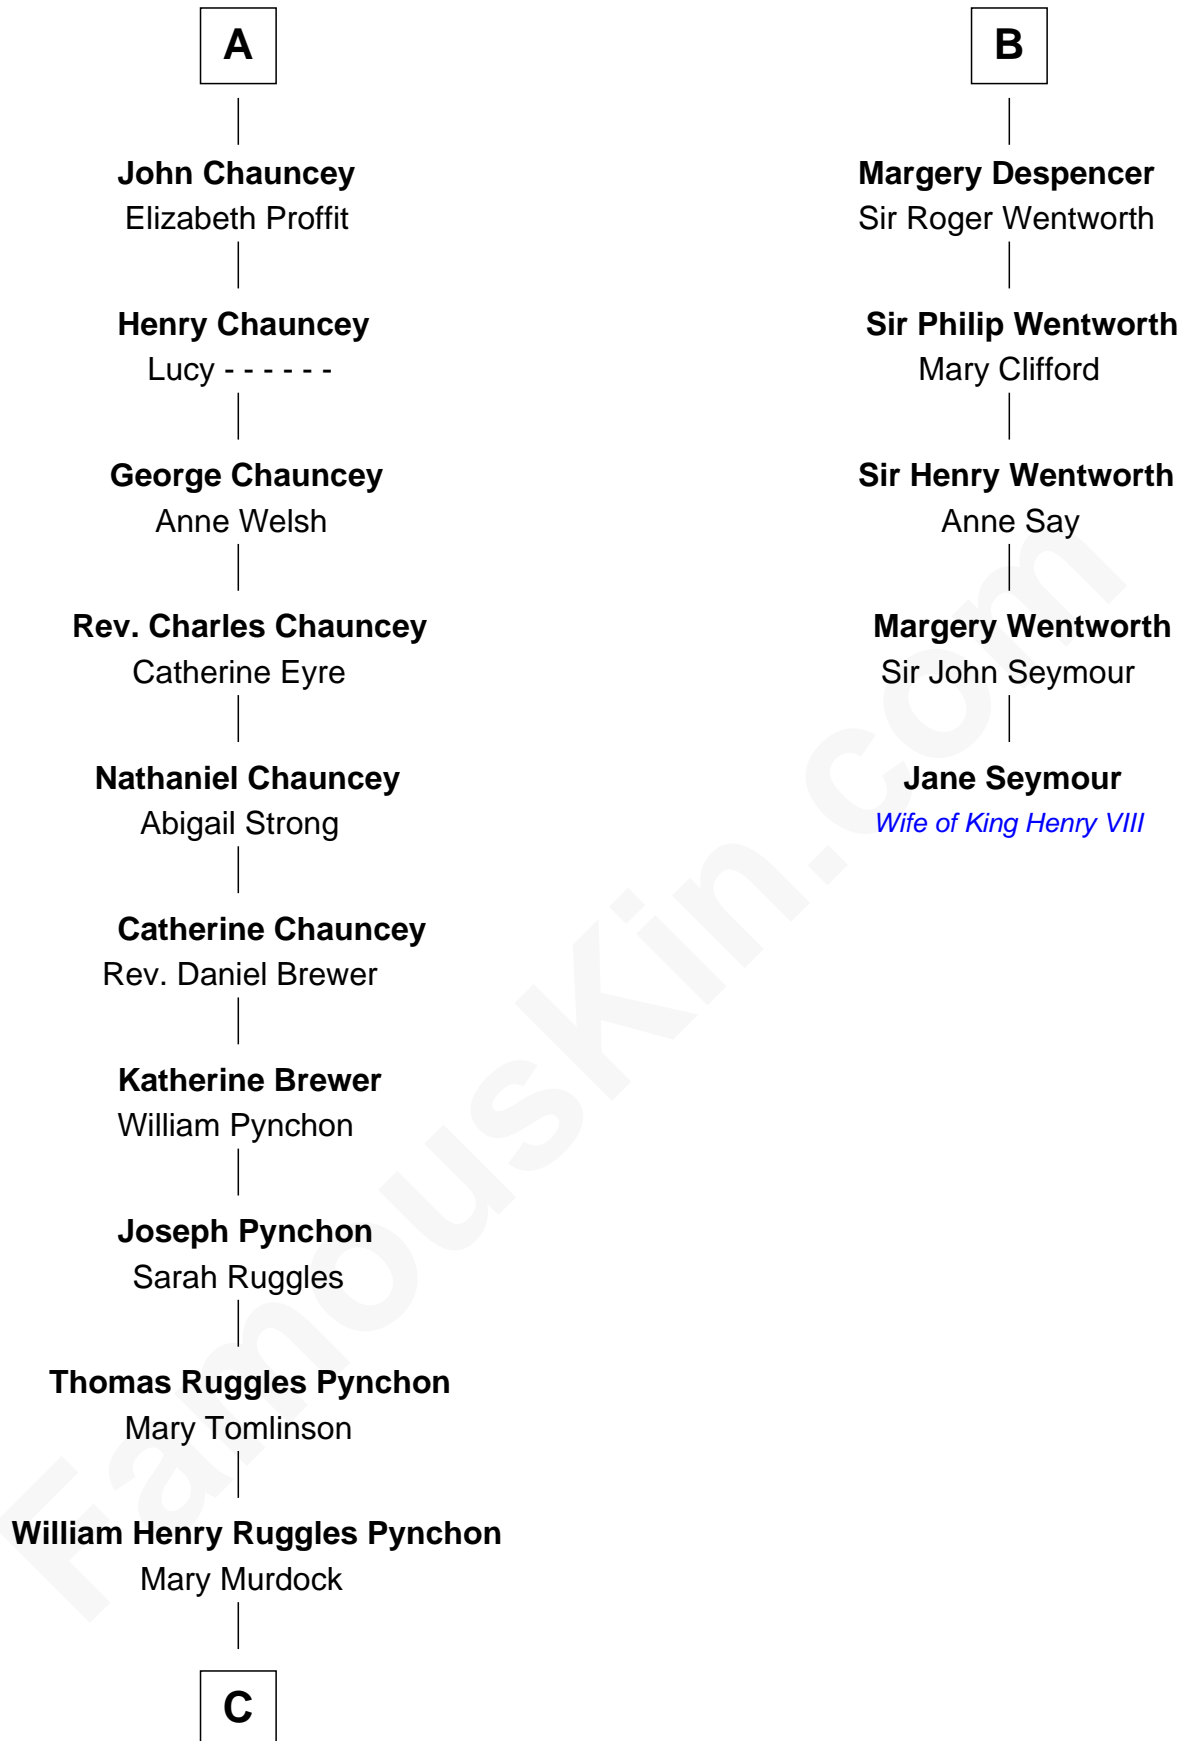

FamousKin.com
Relationship Chart of
Thomas Pynchon
American Novelist

11th cousin 9 times removed of

Jane Seymour
3rd Wife of King Henry VIII

C

—
William Lyon Pynchon

Annie Payne Cogswell

—
William Henry Chichele Pynchon

Carrie Susan Moyses

—
Thomas Ruggles Pynchon

Catherine Frances Bennett

—
Thomas Pynchon

Novelist

FamousKin.com