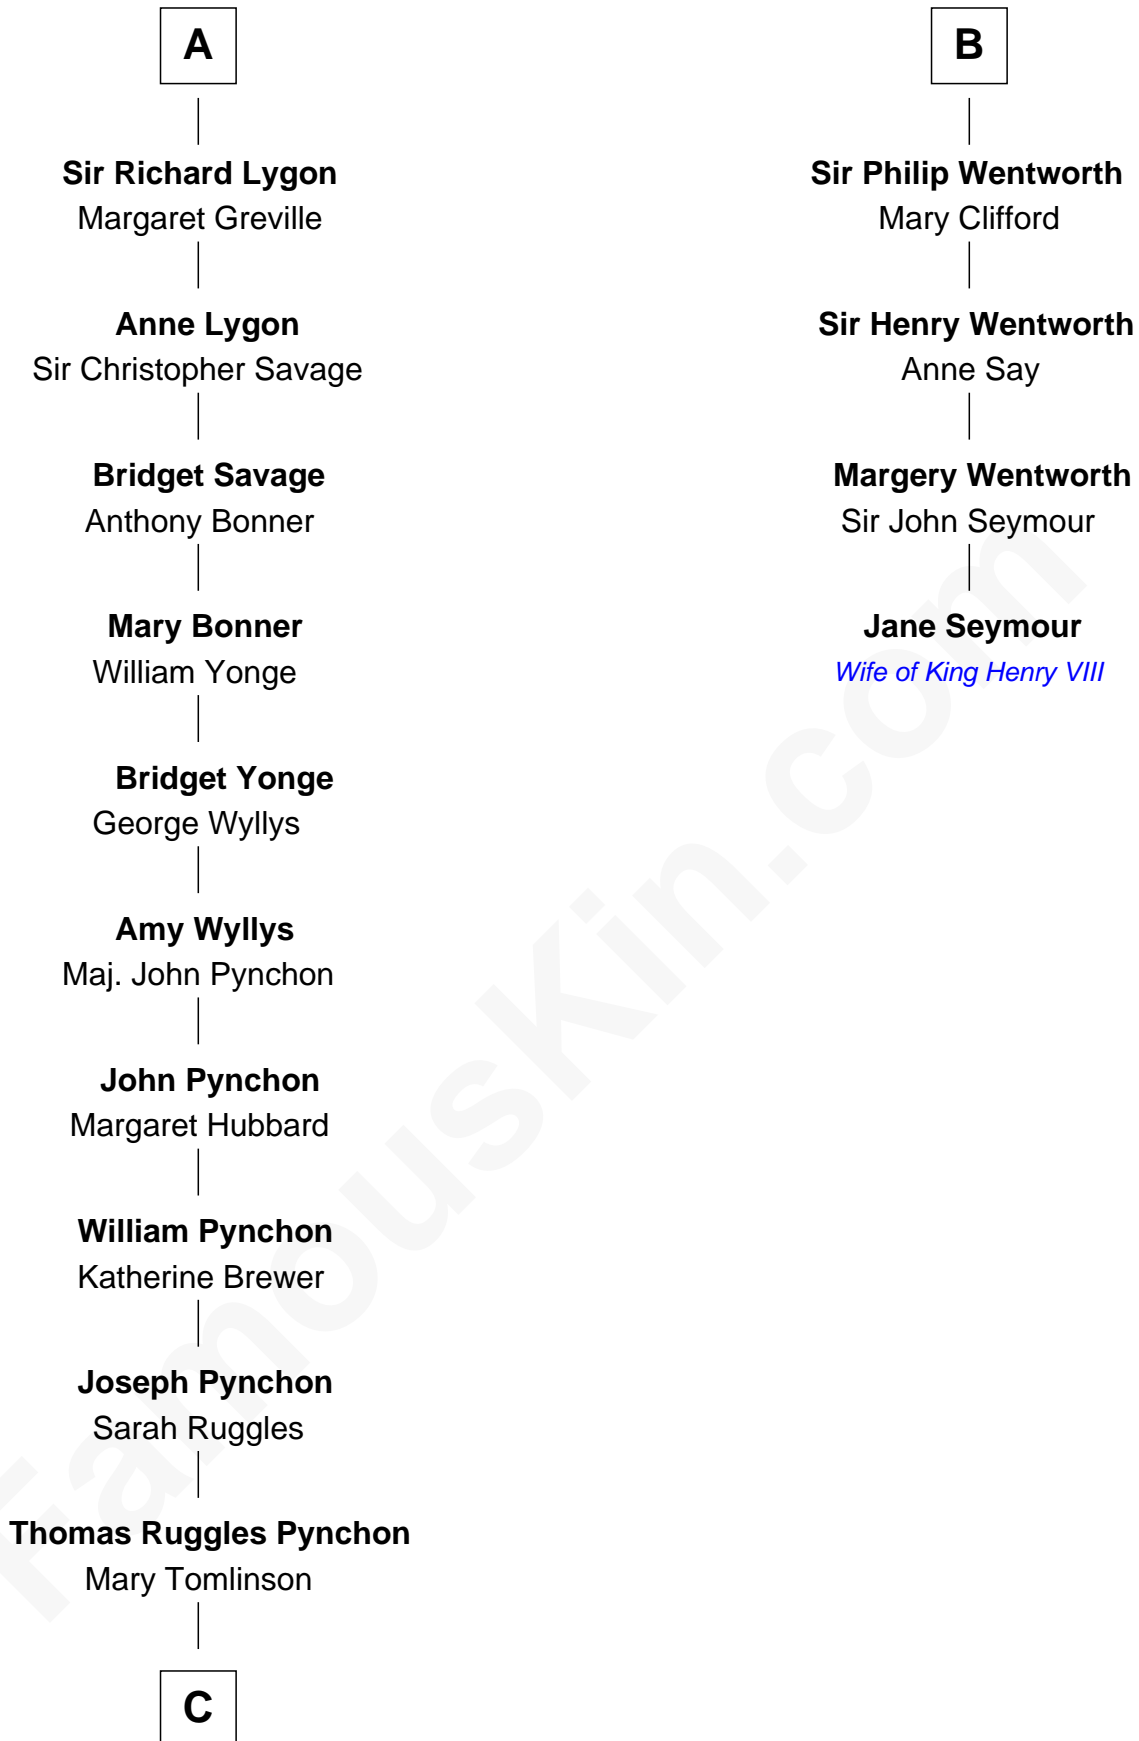

FamousKin.com
Relationship Chart of
Thomas Pynchon
American Novelist

10th cousin 11 times removed of
Jane Seymour
3rd Wife of King Henry VIII

C

William Henry Ruggles Pynchon

Mary Murdock

William Lyon Pynchon

Annie Payne Cogswell

William Henry Chichele Pynchon

Carrie Susan Moyses

Thomas Ruggles Pynchon

Catherine Frances Bennett

Thomas Pynchon

Novelist

FamousKin.com