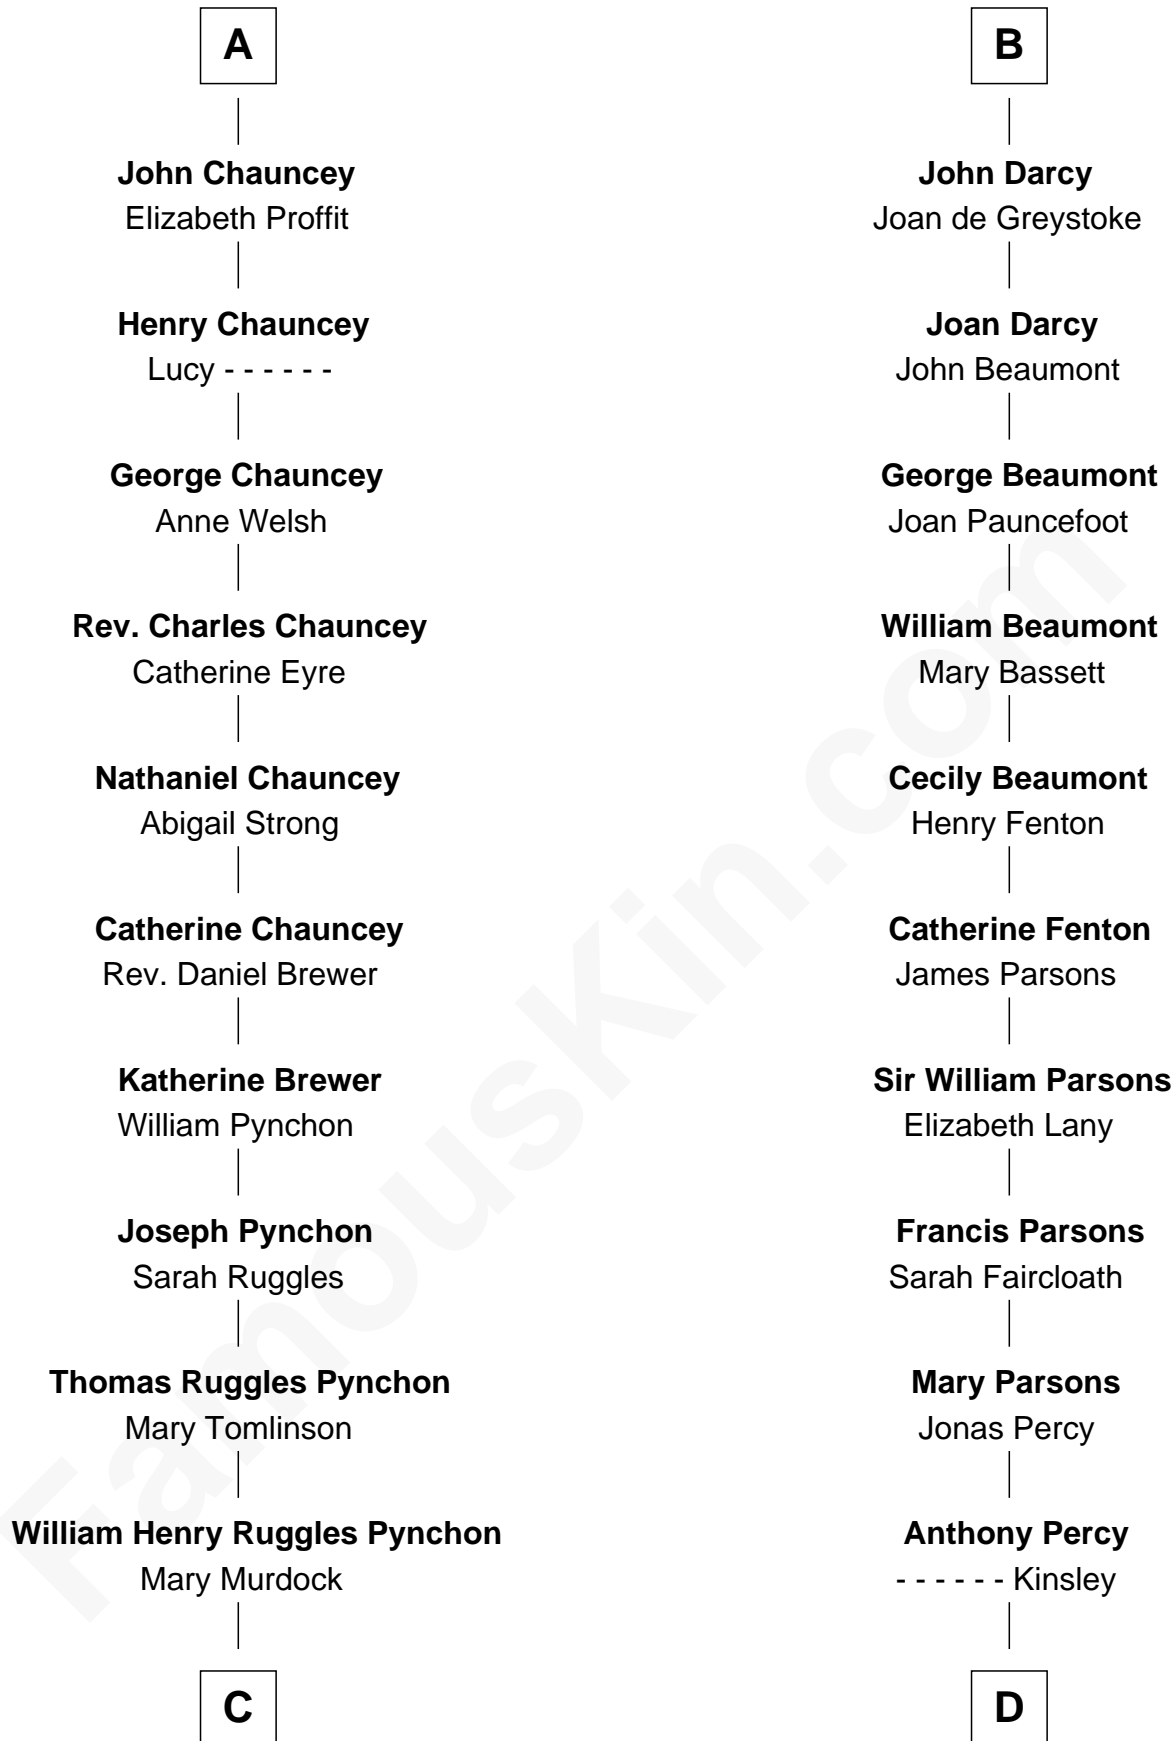

FamousKin.com
Relationship Chart of
Thomas Pynchon
American Novelist

20th cousin 1 time removed of
Sir Arthur Conan Doyle
Author, "Sherlock Holmes"

C

William Lyon Pynchon
Annie Payne Cogswell

William Henry Chichele Pynchon
Carrie Susan Moyses

Thomas Ruggles Pynchon
Catherine Frances Bennett

Thomas Pynchon
Novelist

D

Mary Percy
Rev. Dr. Richard Pack

William Pack
Catherine Scott

Catherine Pack
William Foley

Mary Josephine Elizabeth Foley
Charles Altamont Doyle