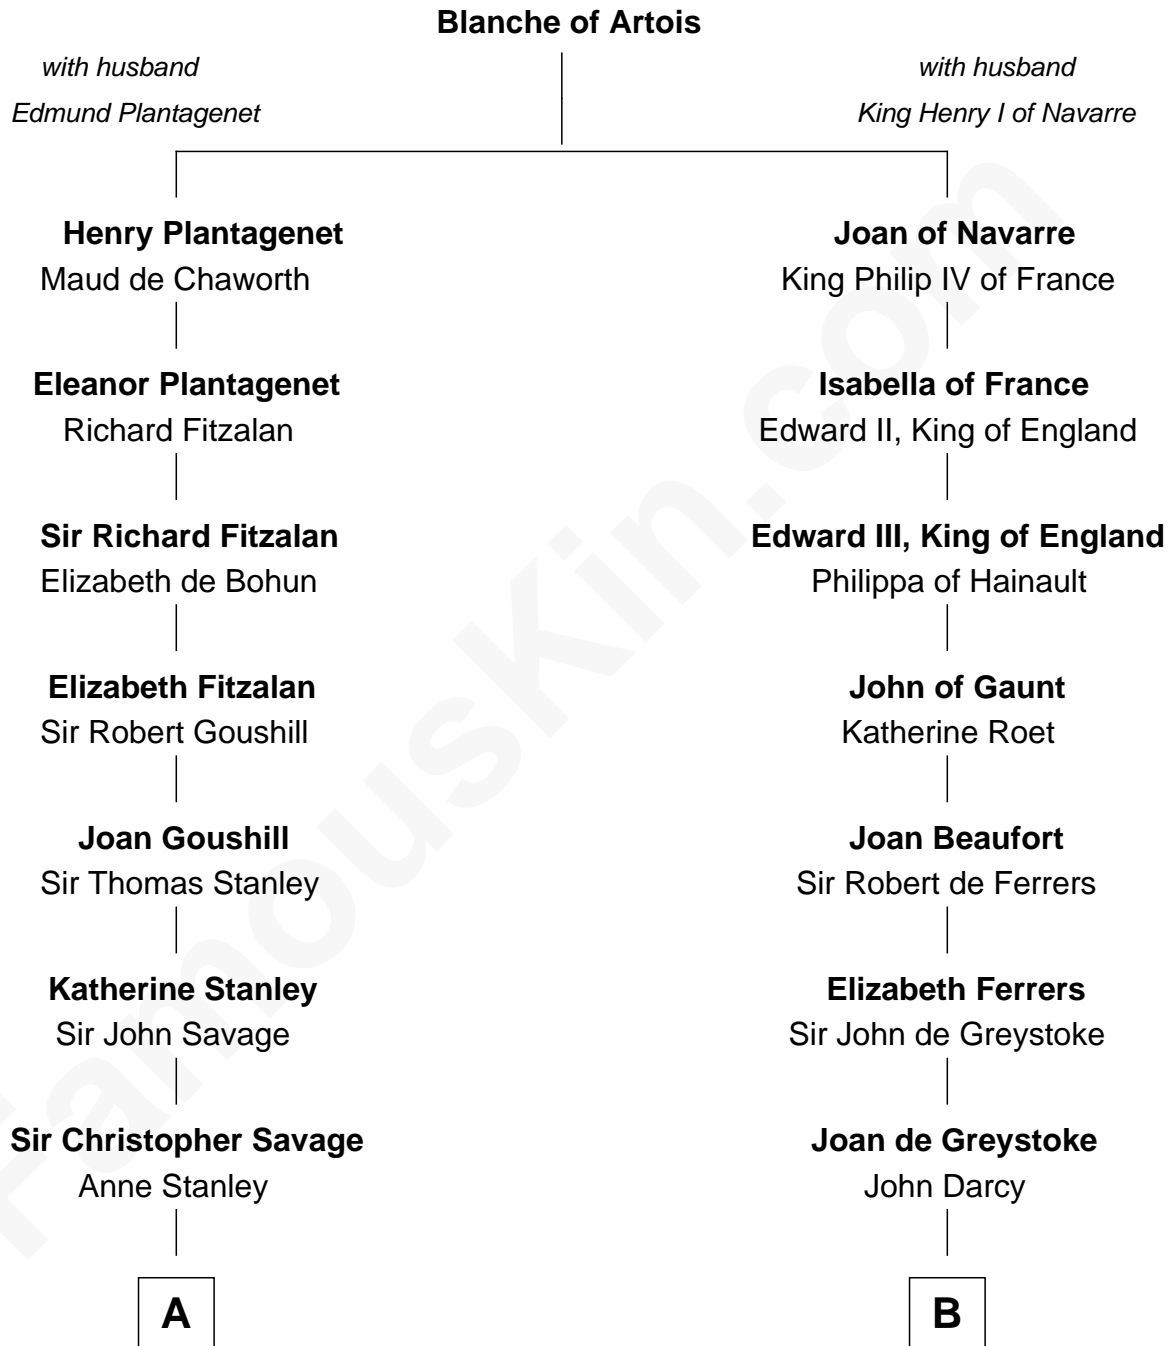

FamousKin.com

Relationship Chart of

Thomas Pynchon

American Novelist

20th cousin of

Sir Arthur Conan Doyle

Author, "Sherlock Holmes"

C