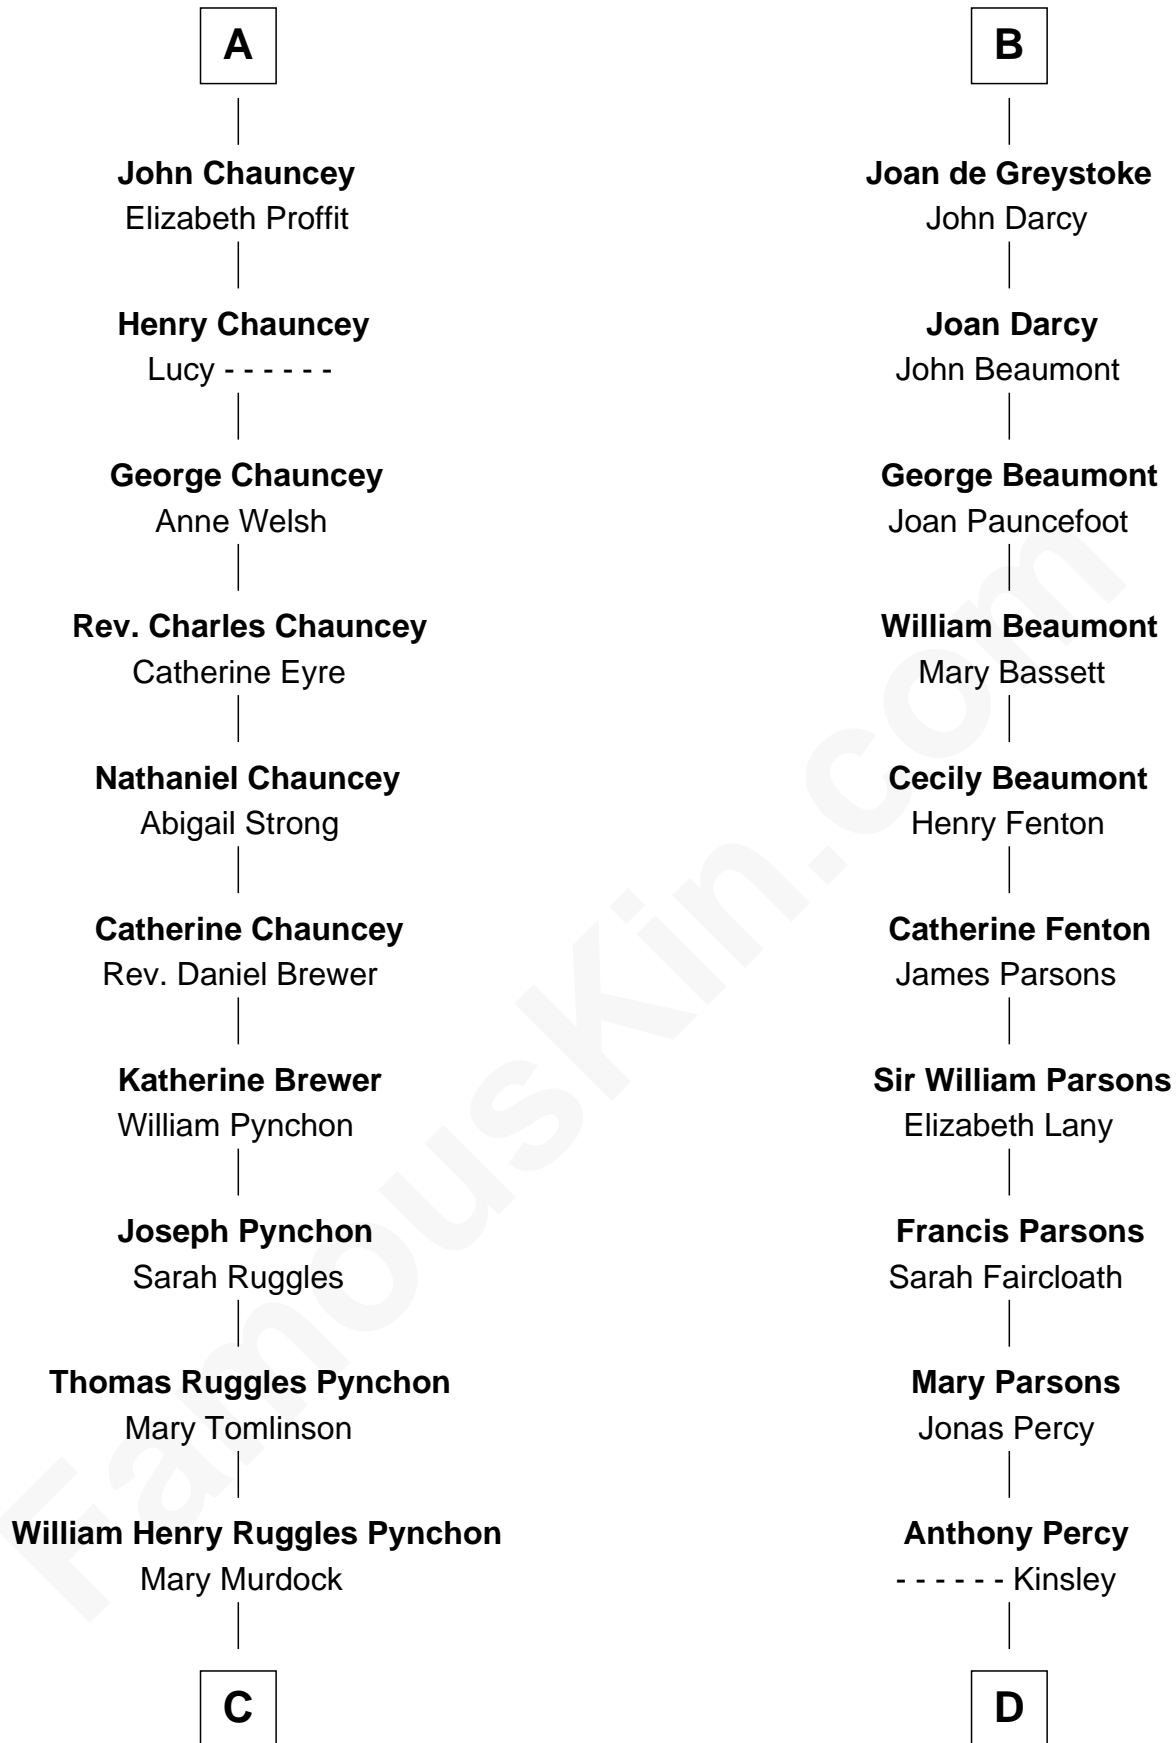

**FamousKin.com**  
**Relationship Chart of**  
**Thomas Pynchon**  
*American Novelist*

20th cousin 1 time removed of  
**Sir Arthur Conan Doyle**  
*Author, "Sherlock Holmes"*

**C**

**William Lyon Pynchon**

Annie Payne Cogswell

**William Henry Chichele Pynchon**

Carrie Susan Moyses

**Thomas Ruggles Pynchon**

Catherine Frances Bennett

**Thomas Pynchon**

*Novelist*

**D**