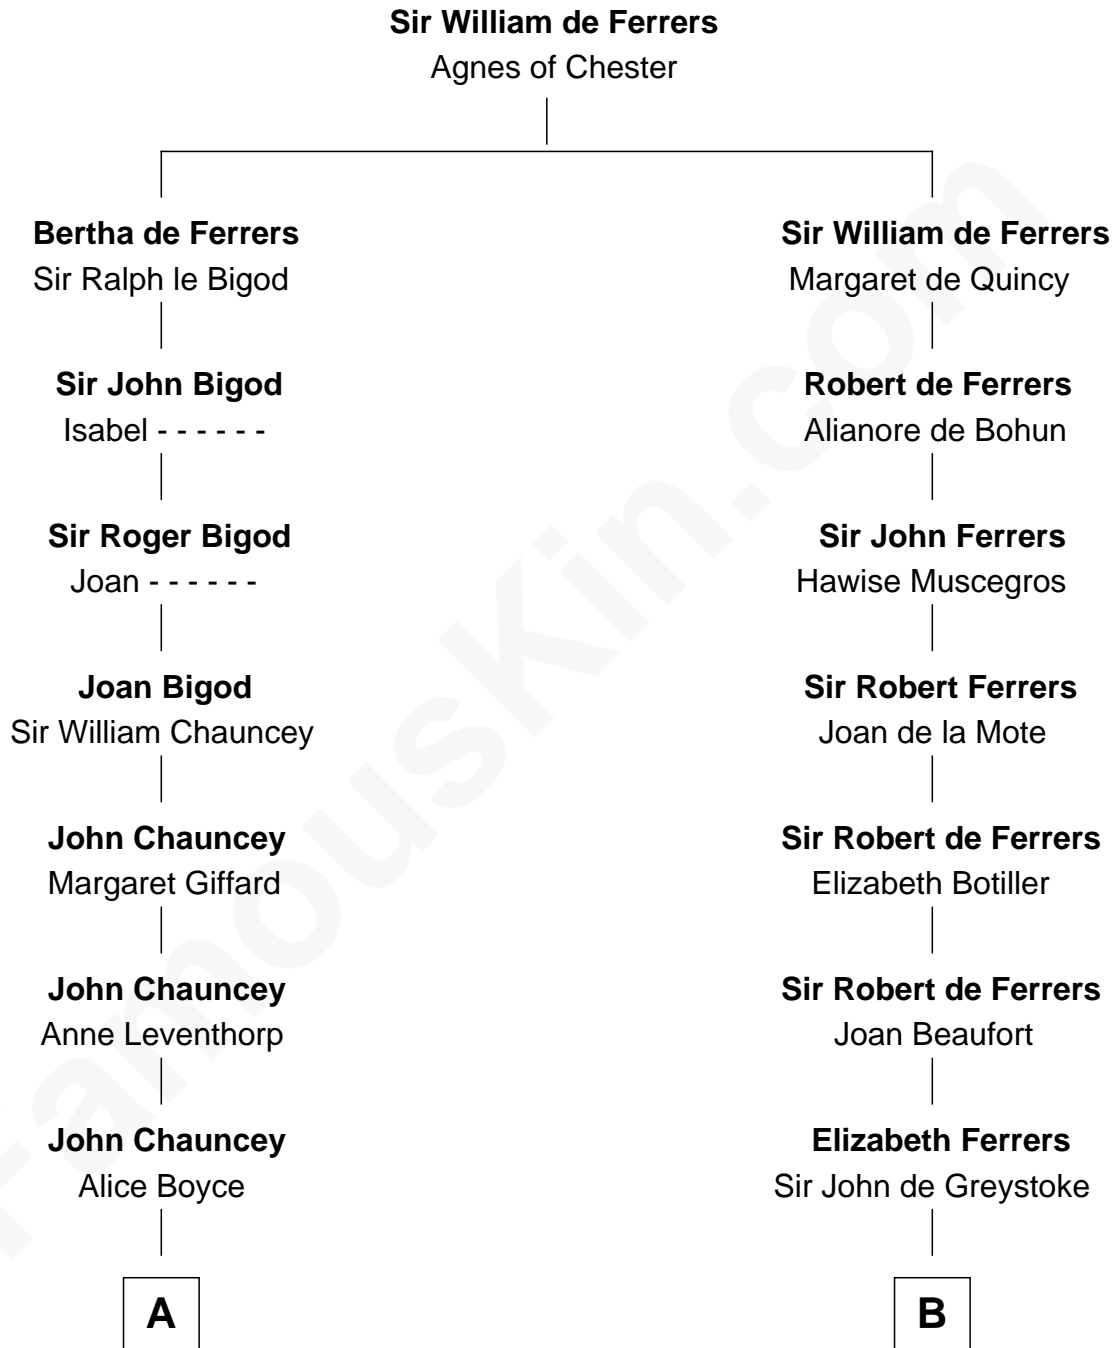

**FamousKin.com**  
**Relationship Chart of**  
**Thomas Pynchon**  
*American Novelist*

20th cousin 1 time removed of  
**Sir Arthur Conan Doyle**  
*Author, "Sherlock Holmes"*

**C**

**William Lyon Pynchon**

Annie Payne Cogswell

**William Henry Chichele Pynchon**

Carrie Susan Moyses

**Thomas Ruggles Pynchon**

Catherine Frances Bennett

**Thomas Pynchon**

*Novelist*

**D**

**Sir Arthur Conan Doyle**

*Author, "Sherlock Holmes"*