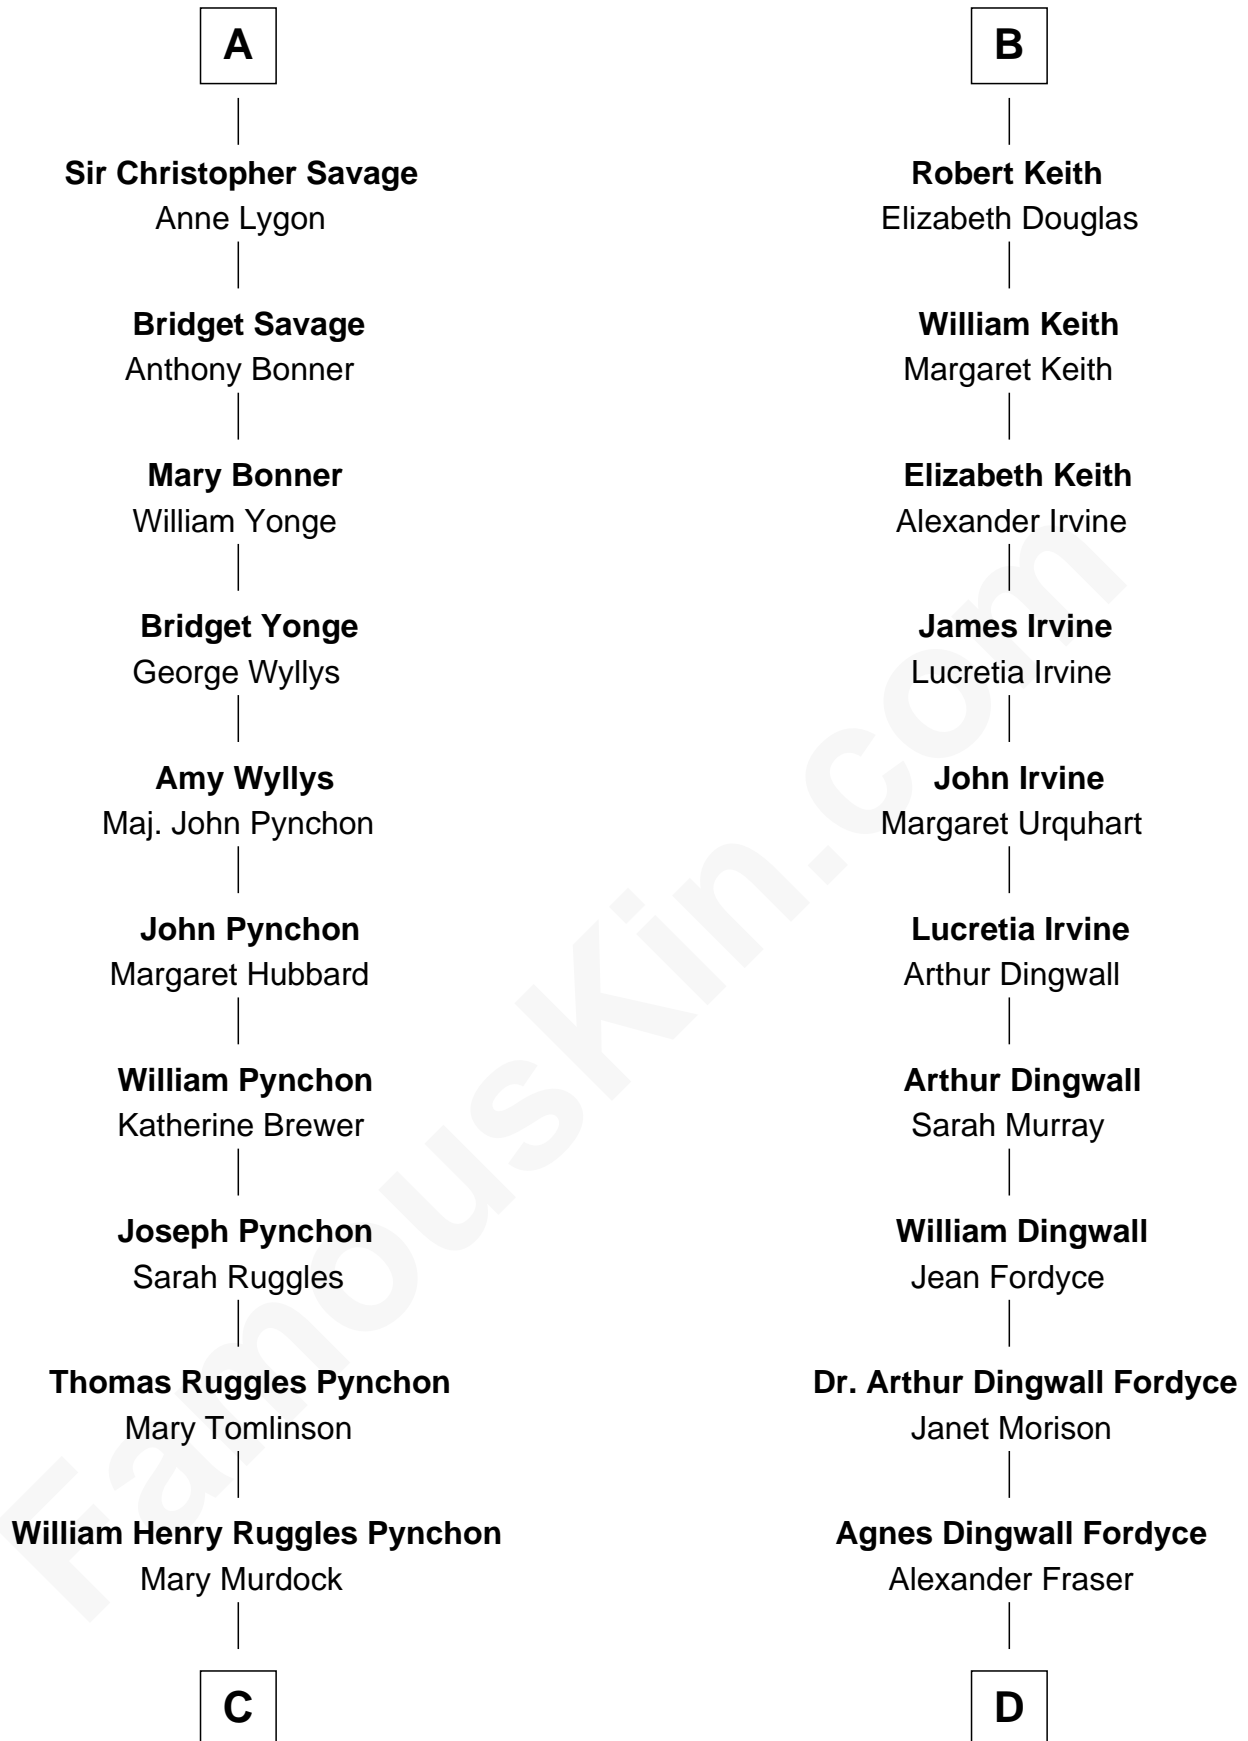

FamousKin.com Relationship Chart of

Thomas Pynchon

American Novelist

20th cousin of

Alan Turing

WWII Codebreaker of Nazi Enigma Machine

C

William Lyon Pynchon
Annie Payne Cogswell

William Henry Chichele Pynchon
Carrie Susan Moyses

Thomas Ruggles Pynchon
Catherine Frances Bennett

Thomas Pynchon
Novelist

D

Jean Stewart Fraser
John Robert Turing

Rev. John Robert Turing
Fanny Montague Boyd