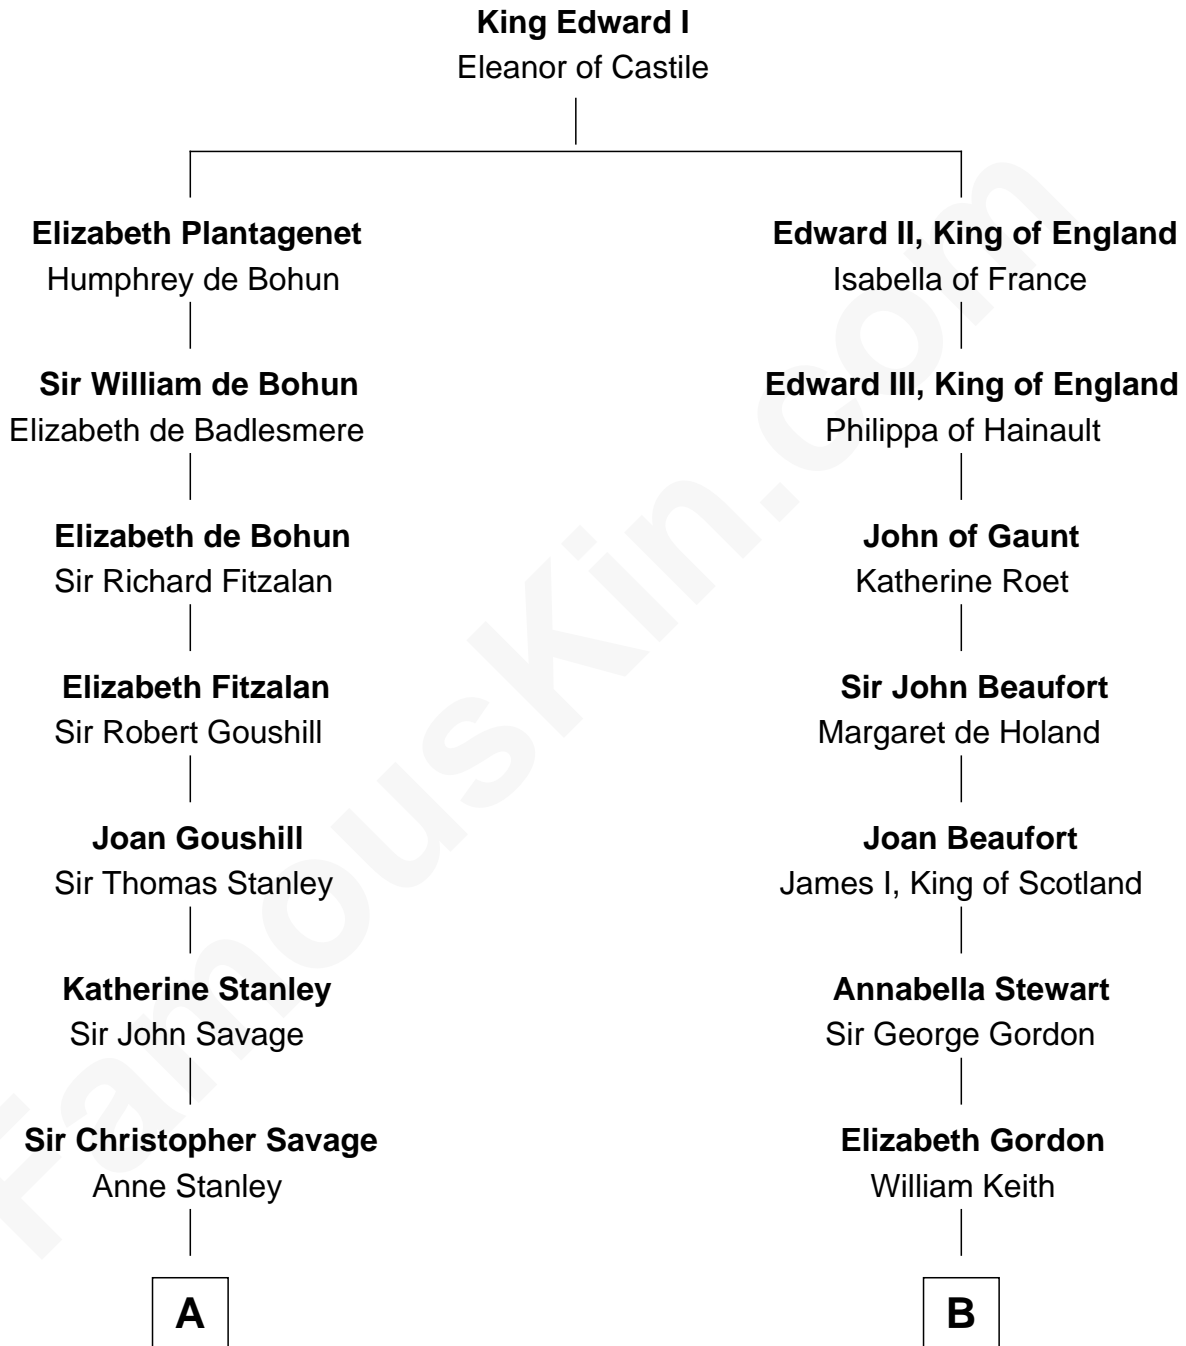

FamousKin.com Relationship Chart of

Thomas Pynchon

American Novelist

20th cousin of

Alan Turing

WWII Codebreaker of Nazi Enigma Machine

C

William Lyon Pynchon
Annie Payne Cogswell

William Henry Chichele Pynchon
Carrie Susan Moyses

Thomas Ruggles Pynchon
Catherine Frances Bennett

Thomas Pynchon
Novelist

D

Jean Stewart Fraser
John Robert Turing

Rev. John Robert Turing
Fanny Montague Boyd