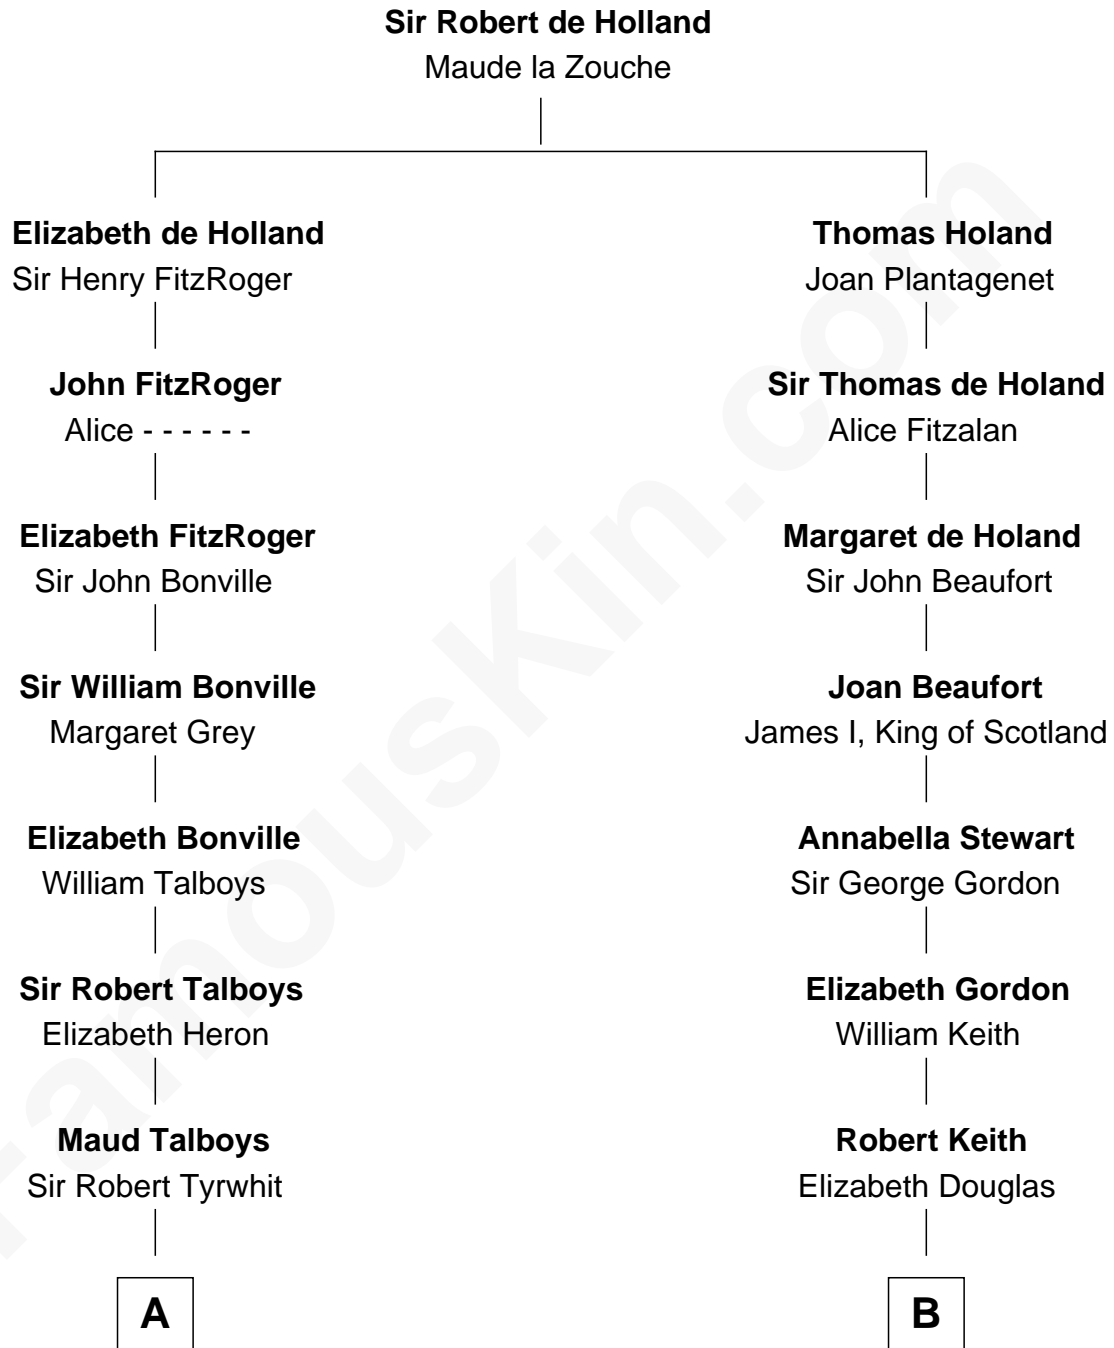

FamousKin.com
Relationship Chart of
Thomas Pynchon
American Novelist

19th cousin 1 time removed of

Alan Turing
WWII Codebreaker of Nazi Enigma Machine

C

Annie Payne Cogswell

William Lyon Pynchon

William Henry Chichele Pynchon