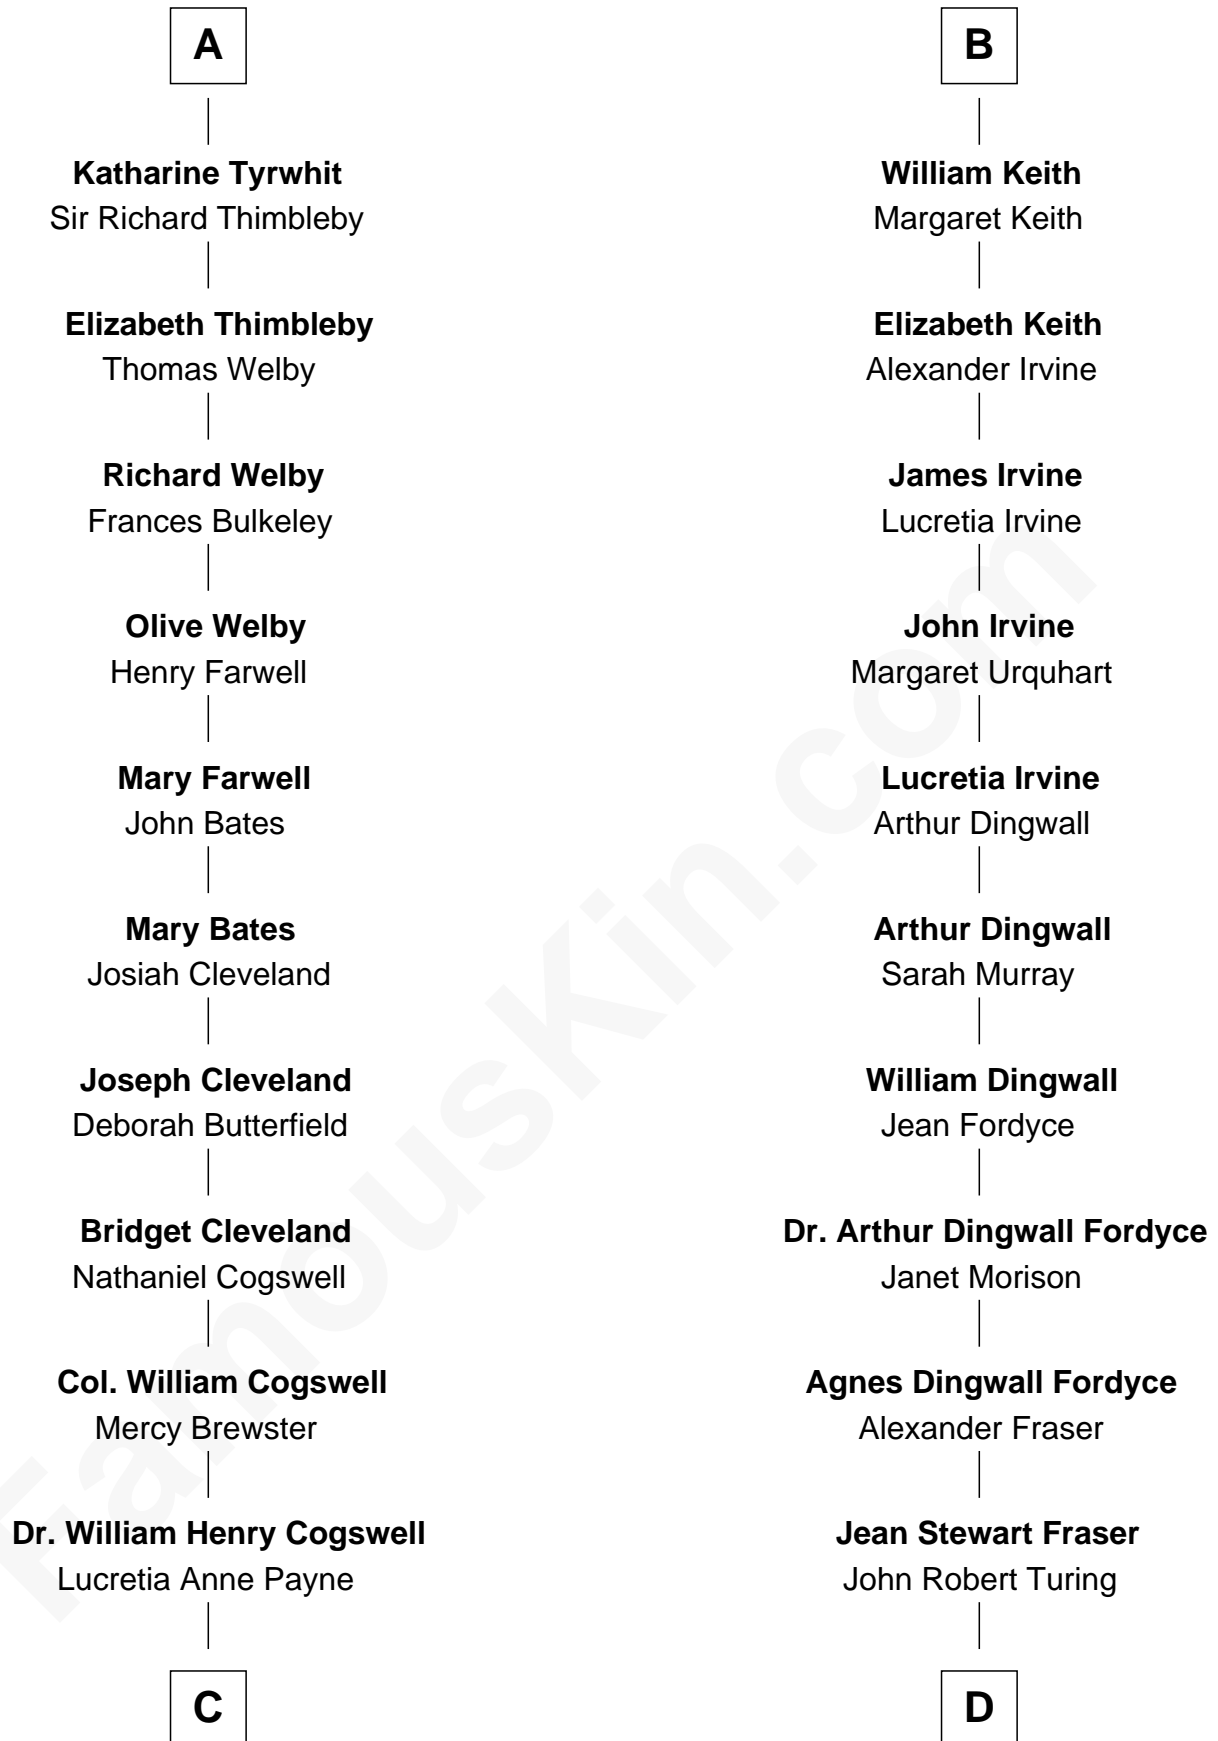

FamousKin.com
Relationship Chart of
Thomas Pynchon
American Novelist

19th cousin 1 time removed of

Alan Turing
WWII Codebreaker of Nazi Enigma Machine

C

Annie Payne Cogswell

William Lyon Pynchon

William Henry Chichele Pynchon

Carrie Susan Moyses

Thomas Ruggles Pynchon

Catherine Frances Bennett

Thomas Pynchon

Novelist

D

Rev. John Robert Turing

Fanny Montague Boyd

Julius Matheson Turing

Ethel Sara Stoney

Alan Turing

WWII Codebreaker of Nazi Enigma Machine

FamousKin.com