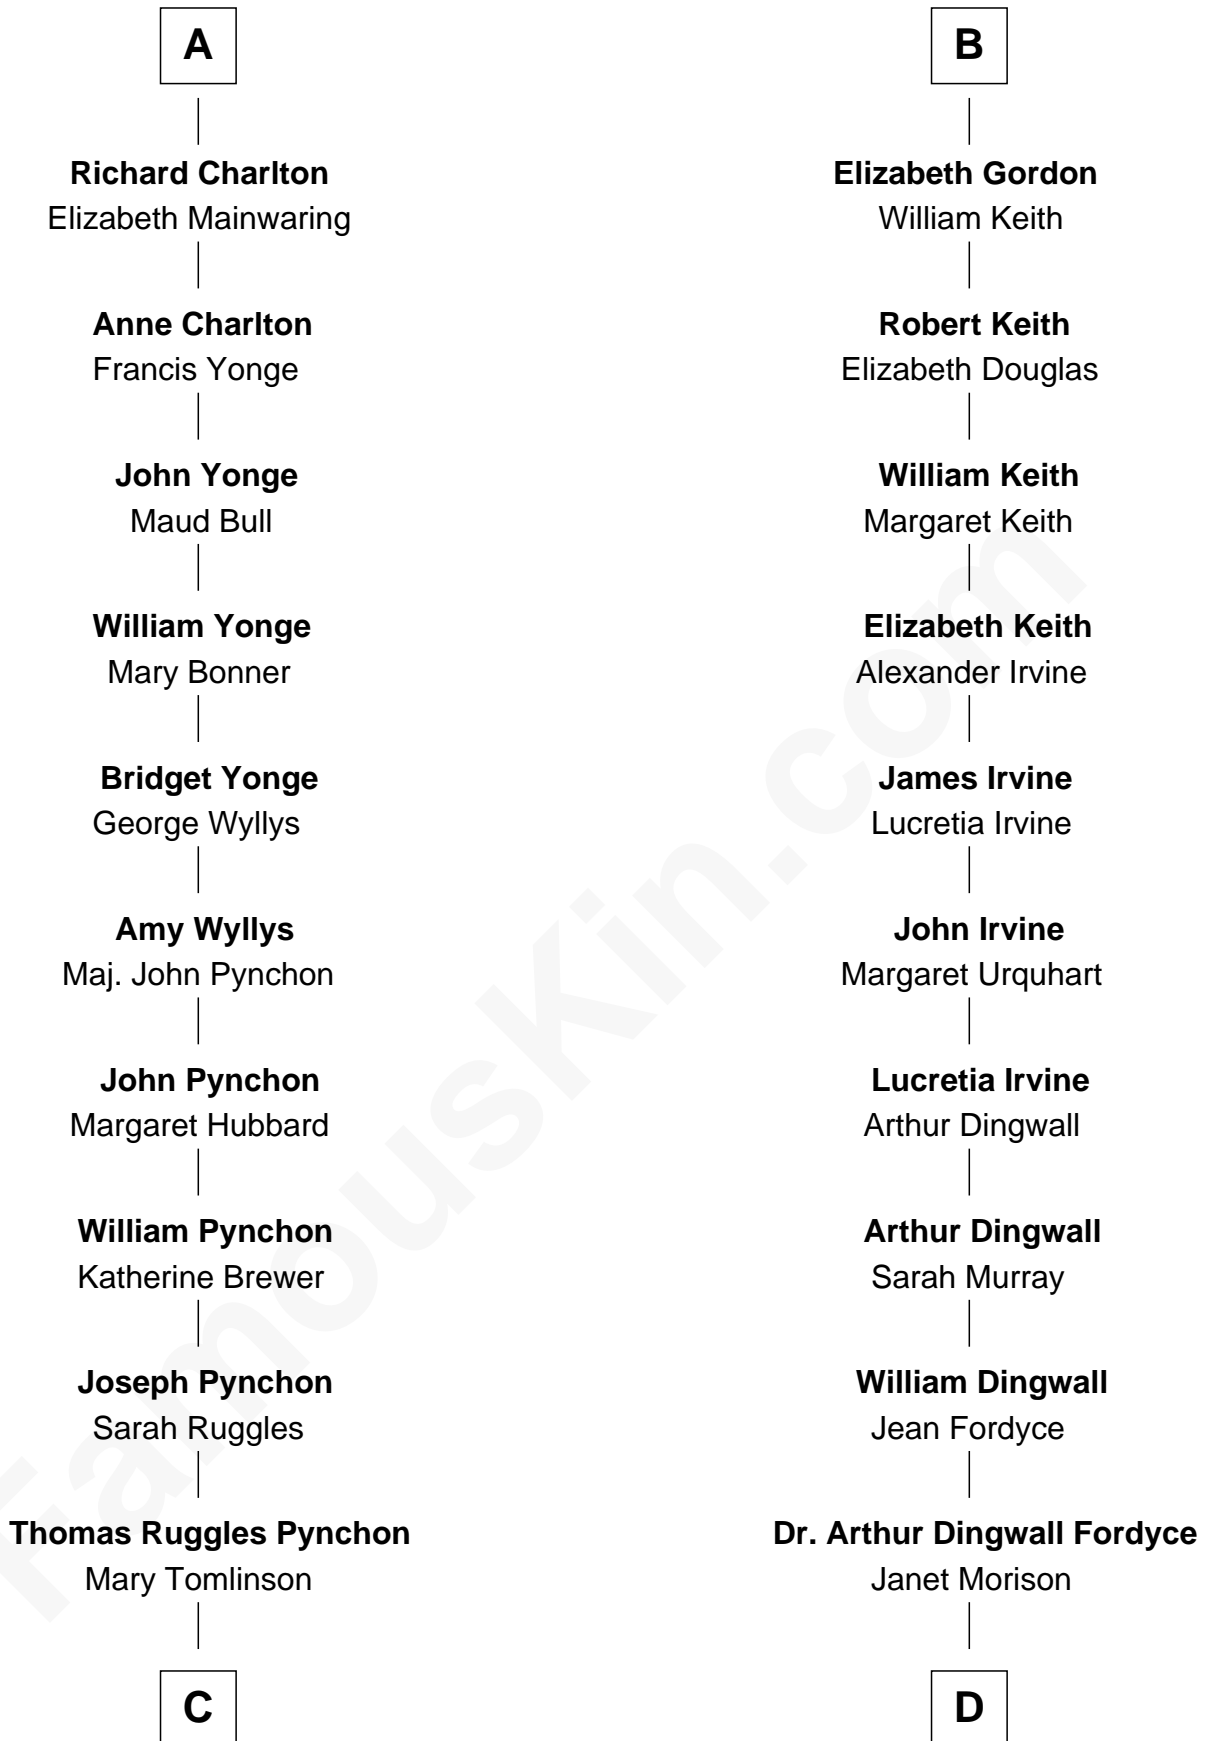

FamousKin.com Relationship Chart of

Thomas Pynchon

American Novelist

21st cousin of

Alan Turing

WWII Codebreaker of Nazi Enigma Machine

Nicholas de Segrave

C

William Henry Ruggles Pynchon

Mary Murdock

William Lyon Pynchon

Annie Payne Cogswell

William Henry Chichele Pynchon

Carrie Susan Moyses

Thomas Ruggles Pynchon

Catherine Frances Bennett