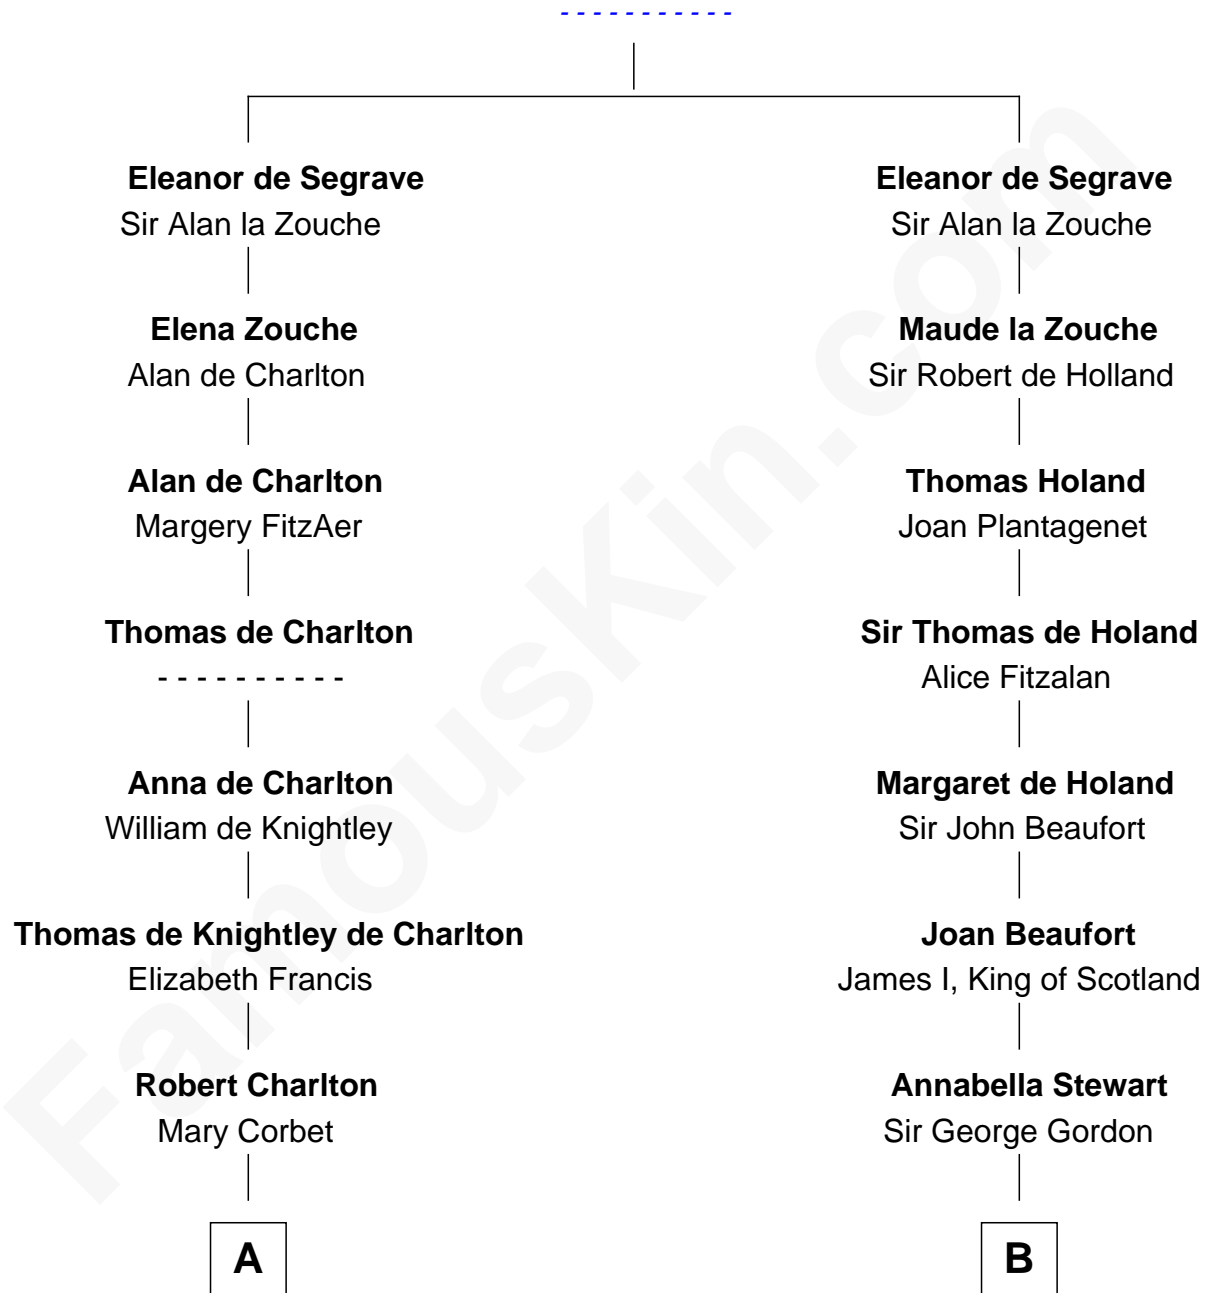

FamousKin.com Relationship Chart of

Thomas Pynchon

American Novelist

21st cousin of

Alan Turing

WWII Codebreaker of Nazi Enigma Machine

Nicholas de Segrave

C

William Henry Ruggles Pynchon

Mary Murdock

William Lyon Pynchon

Annie Payne Cogswell

William Henry Chichele Pynchon

Carrie Susan Moyses

Thomas Ruggles Pynchon

Catherine Frances Bennett