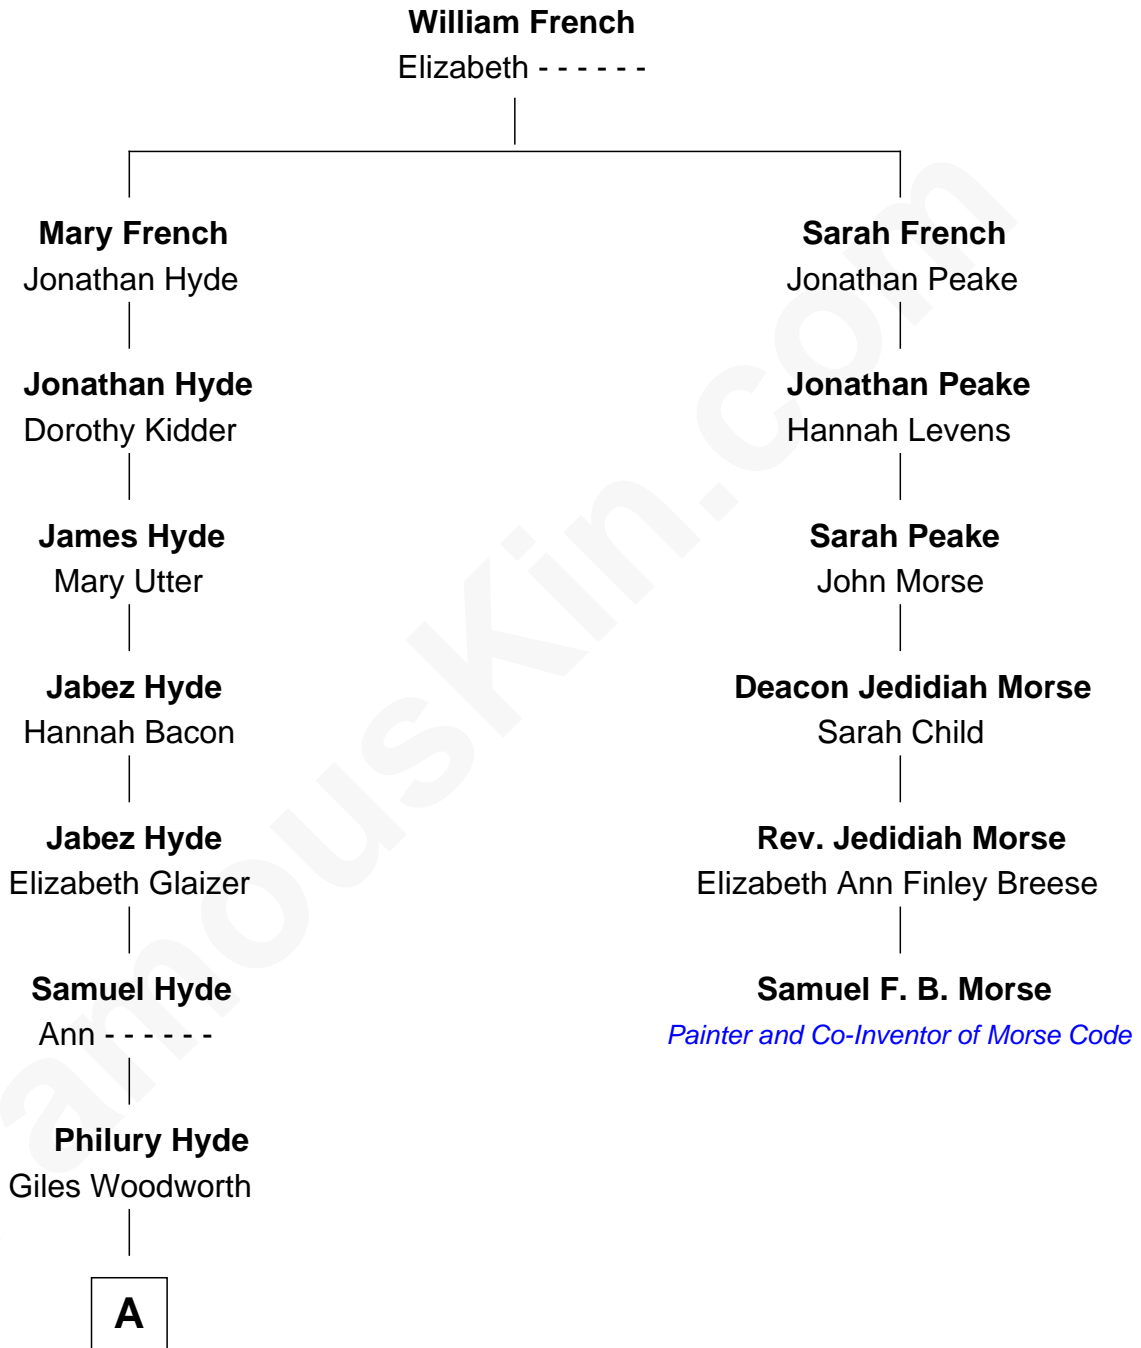

**FamousKin.com**  
**Relationship Chart of**  
**Thomas Pynchon**  
*American Novelist*

5th cousin 5 times removed of

**Samuel F. B. Morse**  
*Painter and Co-Inventor of Morse Code*

**A**

—  
**Elizabeth A. Woodworth**

Joseph Moyses

—  
**Carrie Susan Moyses**

William Henry Chichele Pynchon

—  
**Thomas Ruggles Pynchon**

Catherine Frances Bennett

—  
**Thomas Pynchon**

*Novelist*

FamousKin.com